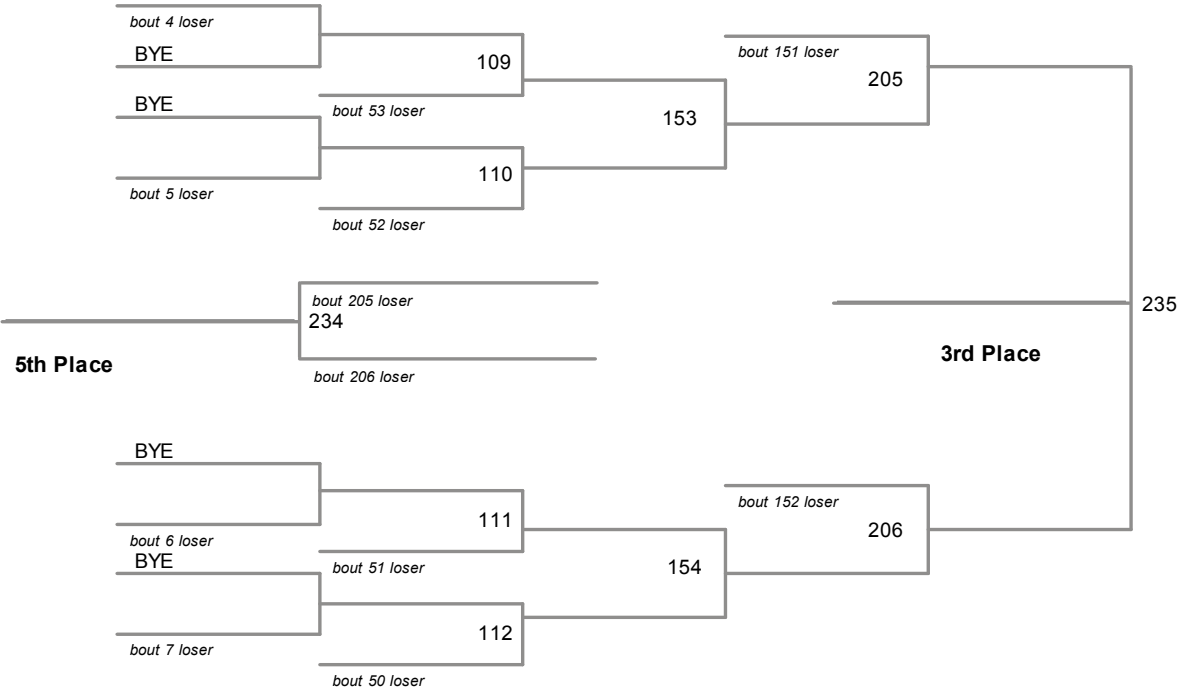

District 2 AAA Championships  
 District 2 AAA Division

**106 Lbs**

District 2 AAA Championships  
 District 2 AAA Division

**113 Lbs**

District 2 AAA Championships  
 District 2 AAA Division

**120 Lbs**

District 2 AAA Championships  
 District 2 AAA Division

**126 Lbs**

District 2 AAA Championships  
 District 2 AAA Division

**132 Lbs**

District 2 AAA Championships  
 District 2 AAA Division

**138 Lbs**

District 2 AAA Championships  
 District 2 AAA Division

**145 Lbs**