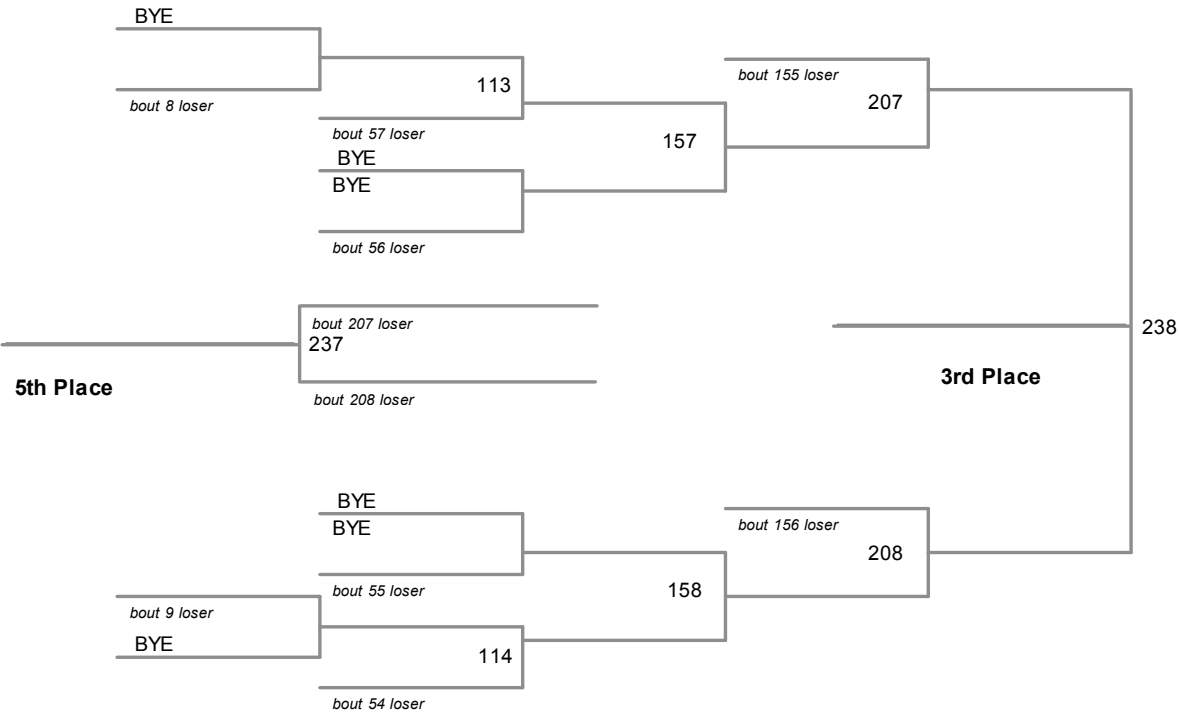

District 2 AAA Championships  
 District 2 AAA Division

**106 Lbs**

District 2 AAA Championships  
 District 2 AAA Division

**113 Lbs**

District 2 AAA Championships  
 District 2 AAA Division

**120 Lbs**

District 2 AAA Championships  
 District 2 AAA Division

**126 Lbs**

District 2 AAA Championships  
 District 2 AAA Division

**132 Lbs**

District 2 AAA Championships  
 District 2 AAA Division

**138 Lbs**

District 2 AAA Championships  
 District 2 AAA Division

**145 Lbs**