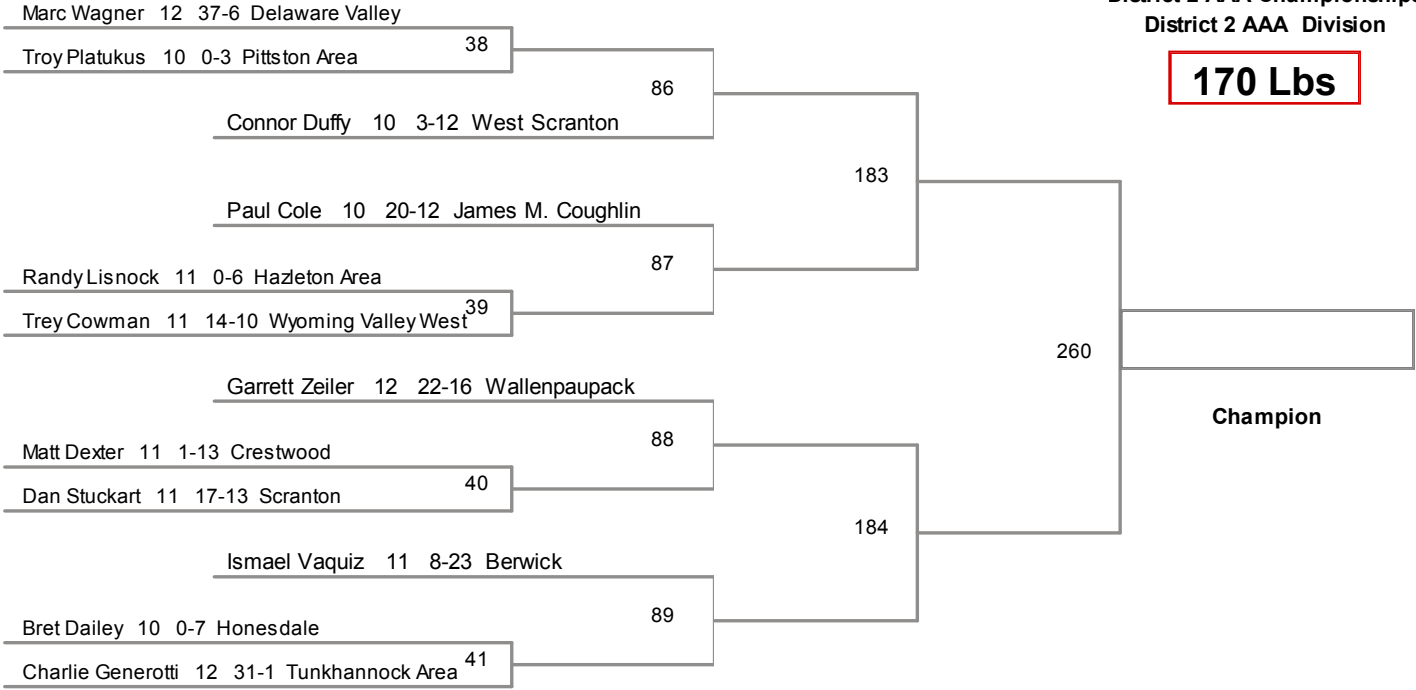

District 2 AAA Championships  
 District 2 AAA Division

**152 Lbs**

District 2 AAA Championships  
 District 2 AAA Division

**160 Lbs**

District 2 AAA Championships  
 District 2 AAA Division

**170 Lbs**

District 2 AAA Championships  
 District 2 AAA Division