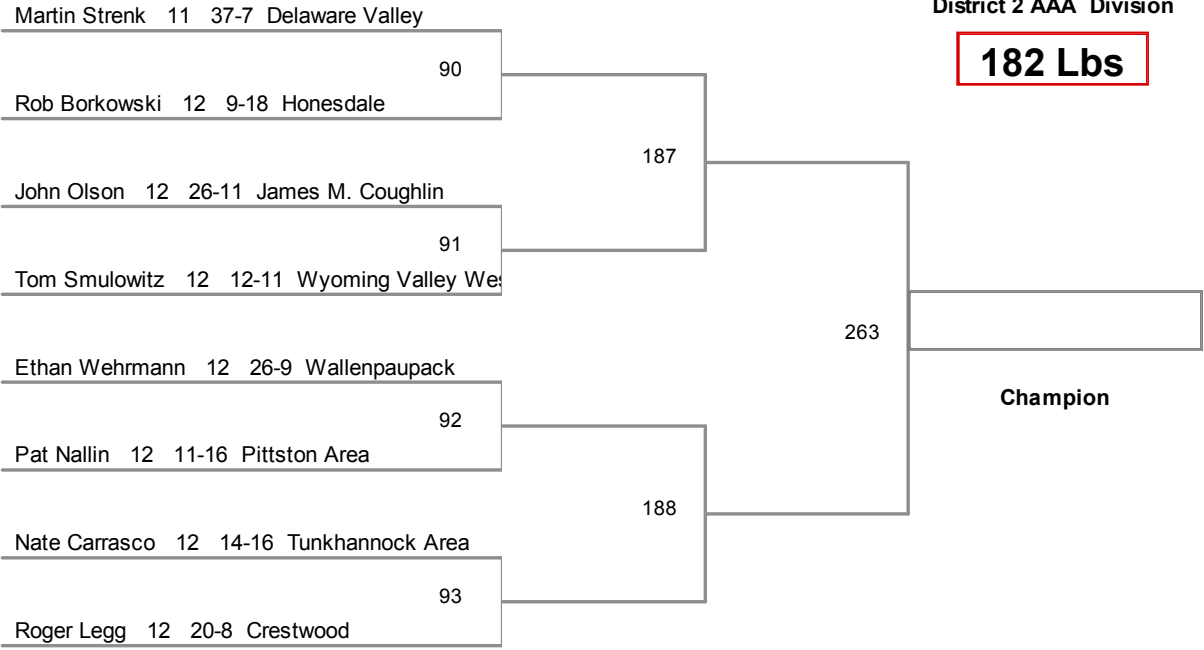

District 2 AAA Championships
District 2 AAA Division

182 Lbs