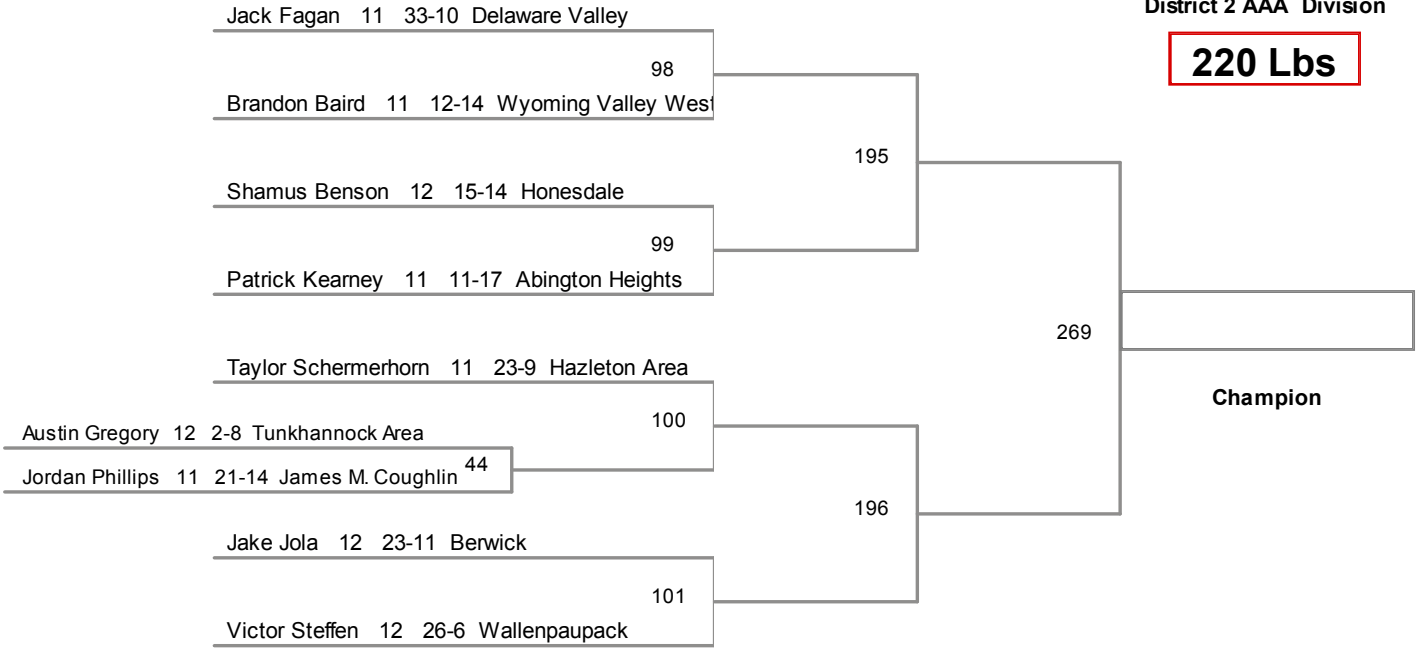

**182 Lbs**

District 2 AAA Championships  
 District 2 AAA Division

**195 Lbs**

District 2 AAA Championships  
 District 2 AAA Division

**220 Lbs**

District 2 AAA Championships  
 District 2 AAA Division

**285 Lbs**