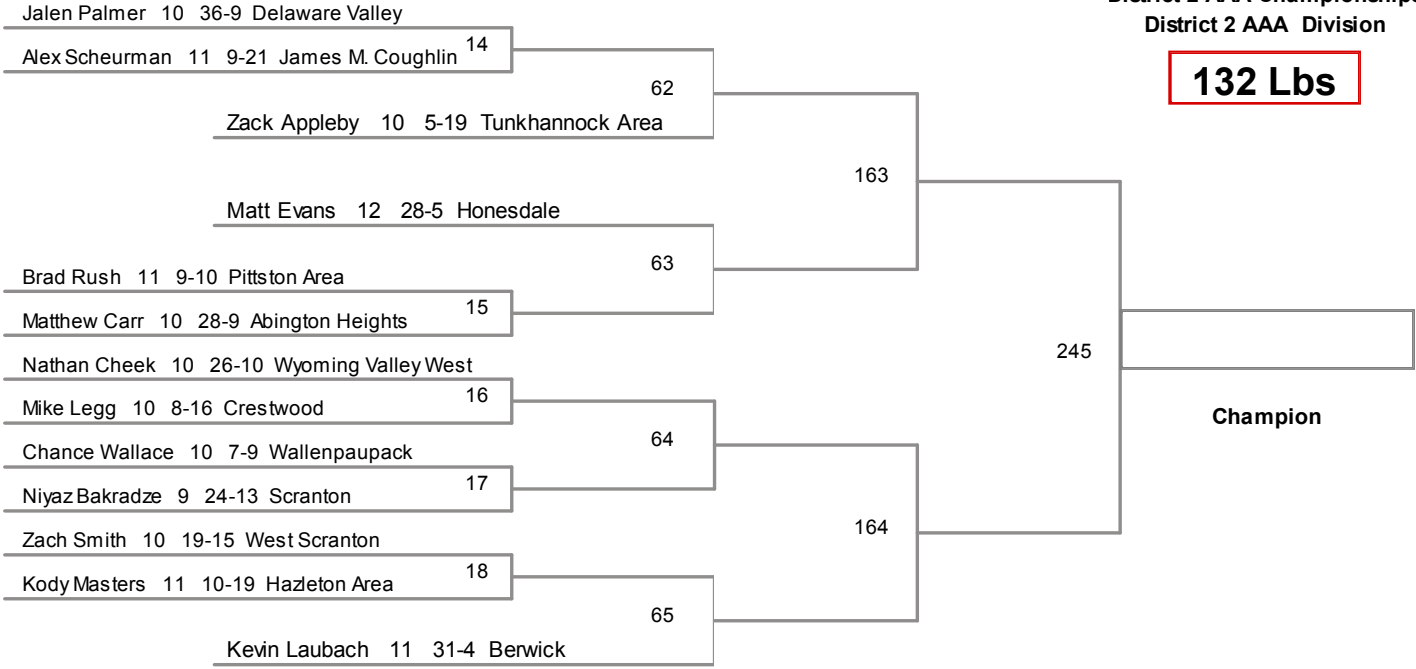

District 2 AAA Championships
District 2 AAA Division

132 Lbs