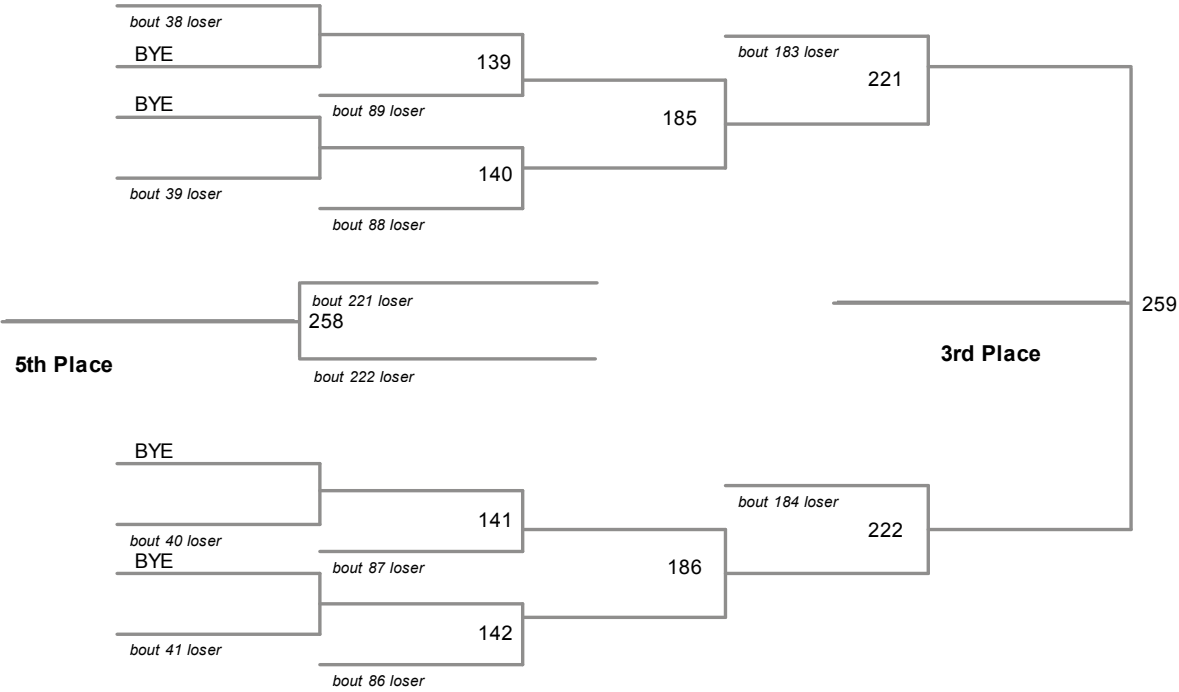

District 2 AAA Championships  
 District 2 AAA Division

**152 Lbs**

District 2 AAA Championships  
 District 2 AAA Division

**160 Lbs**

District 2 AAA Championships  
 District 2 AAA Division

**170 Lbs**

District 2 AAA Championships  
 District 2 AAA Division