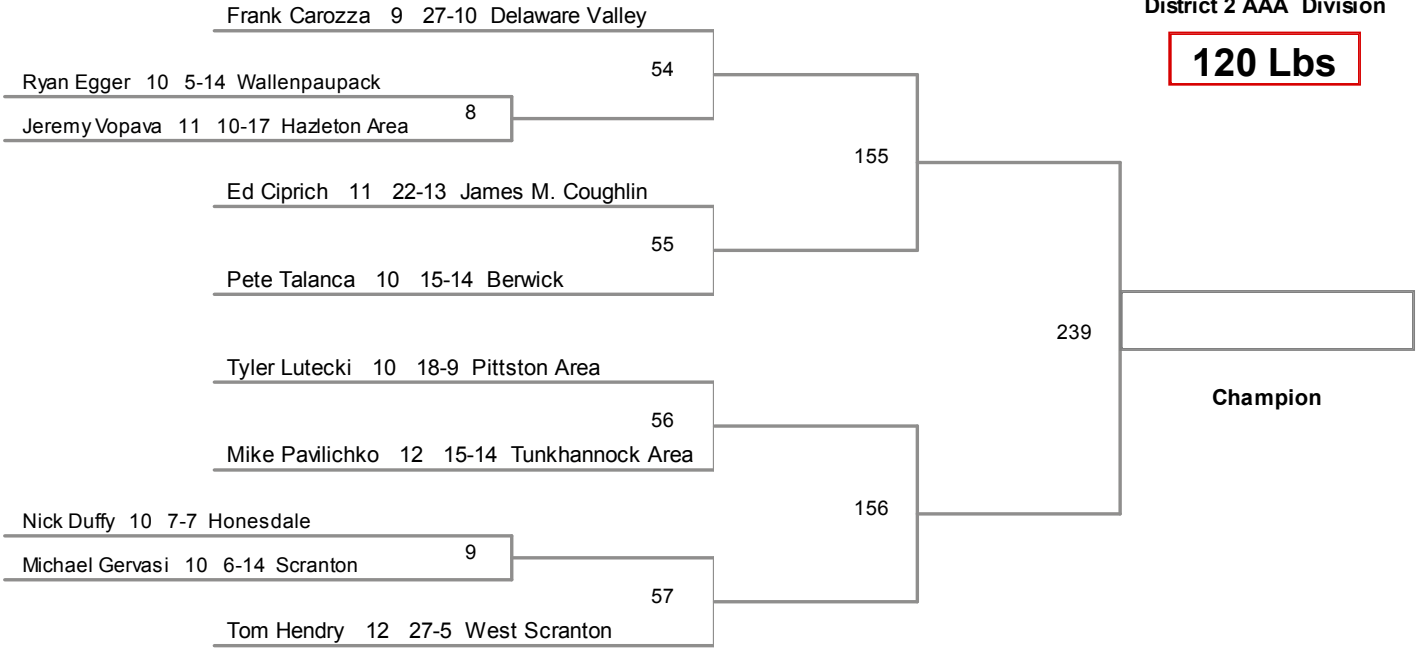

District 2 AAA Championships  
 District 2 AAA Division

**106 Lbs**

District 2 AAA Championships  
 District 2 AAA Division

**113 Lbs**

District 2 AAA Championships  
 District 2 AAA Division

**120 Lbs**

District 2 AAA Championships  
 District 2 AAA Division