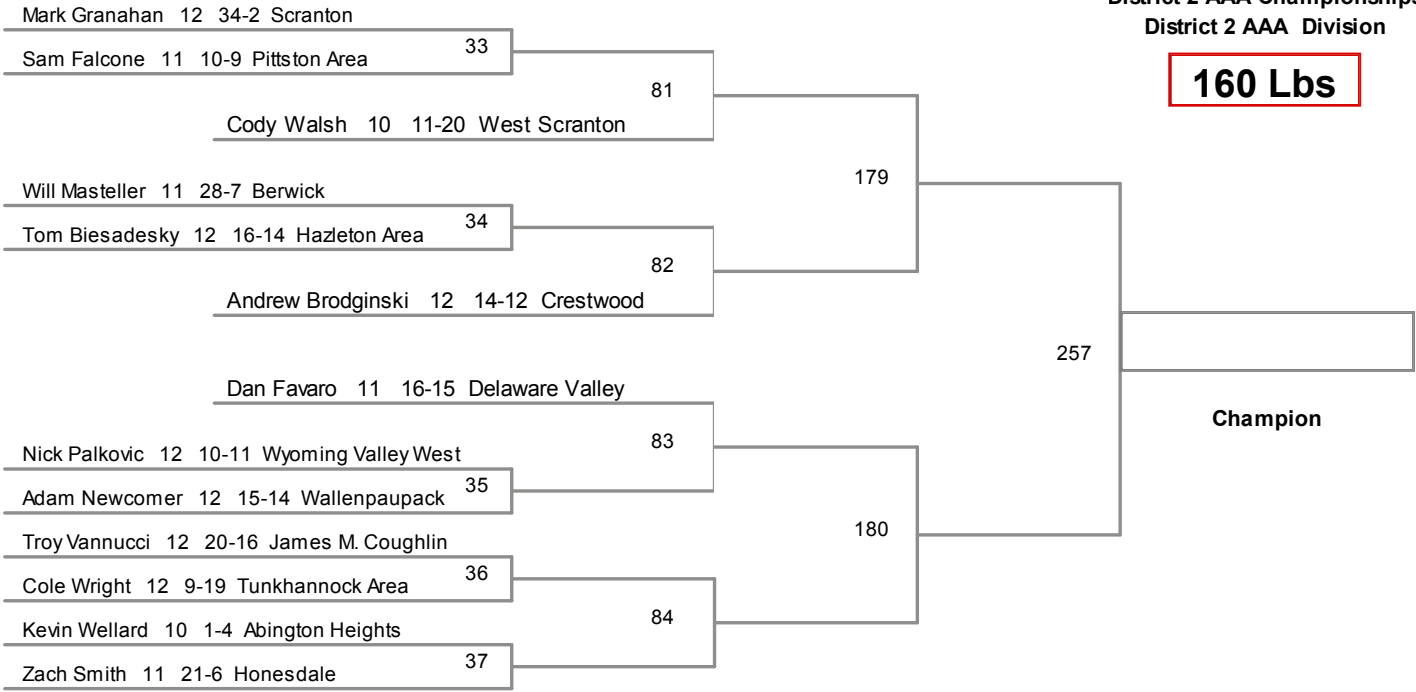

District 2 AAA Championships
District 2 AAA Division

160 Lbs