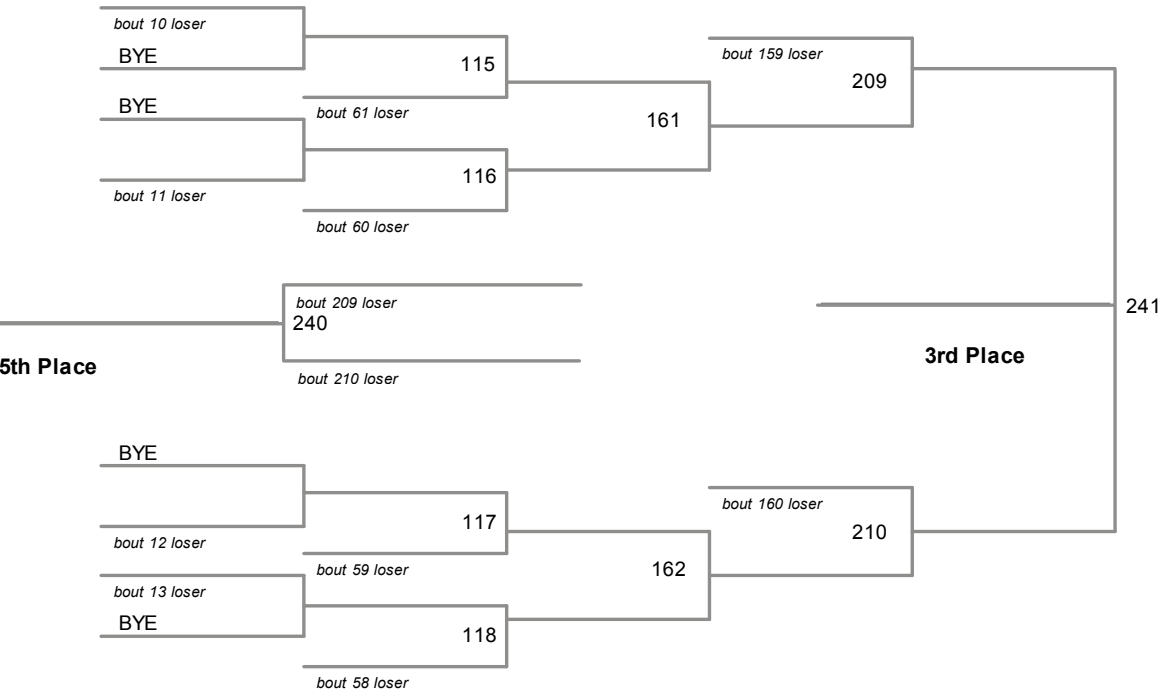

District 2 AAA Championships  
 District 2 AAA Division

**106 Lbs**

District 2 AAA Championships  
 District 2 AAA Division

**113 Lbs**

District 2 AAA Championships  
 District 2 AAA Division

**120 Lbs**

District 2 AAA Championships  
 District 2 AAA Division

**126 Lbs**

District 2 AAA Championships  
 District 2 AAA Division

**132 Lbs**

District 2 AAA Championships  
 District 2 AAA Division

**138 Lbs**

District 2 AAA Championships  
 District 2 AAA Division

**145 Lbs**

**182 Lbs**

District 2 AAA Championships  
 District 2 AAA Division

**195 Lbs**

District 2 AAA Championships  
 District 2 AAA Division

**220 Lbs**

District 2 AAA Championships  
 District 2 AAA Division

**285 Lbs**