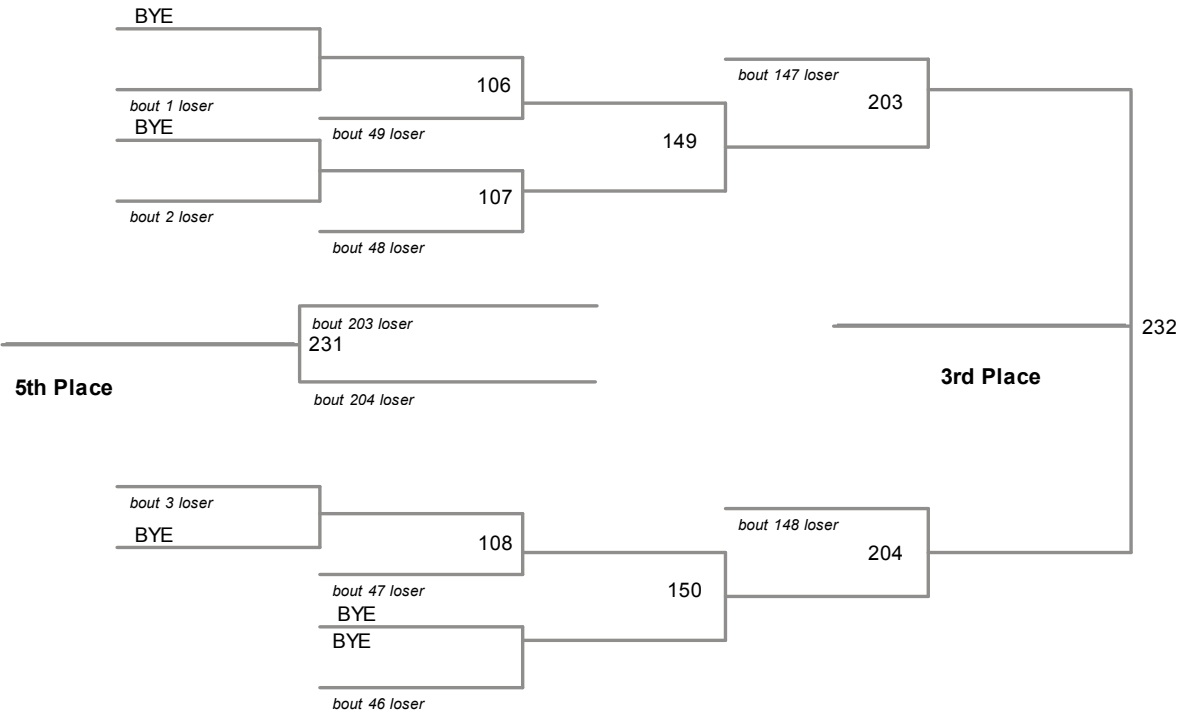

District 2 AAA Championships  
 District 2 AAA Division

**106 Lbs**

District 2 AAA Championships  
 District 2 AAA Division

**113 Lbs**

District 2 AAA Championships  
 District 2 AAA Division

**120 Lbs**

District 2 AAA Championships  
 District 2 AAA Division

**126 Lbs**

District 2 AAA Championships  
 District 2 AAA Division

**132 Lbs**

District 2 AAA Championships  
 District 2 AAA Division

**138 Lbs**

District 2 AAA Championships  
 District 2 AAA Division

**145 Lbs**