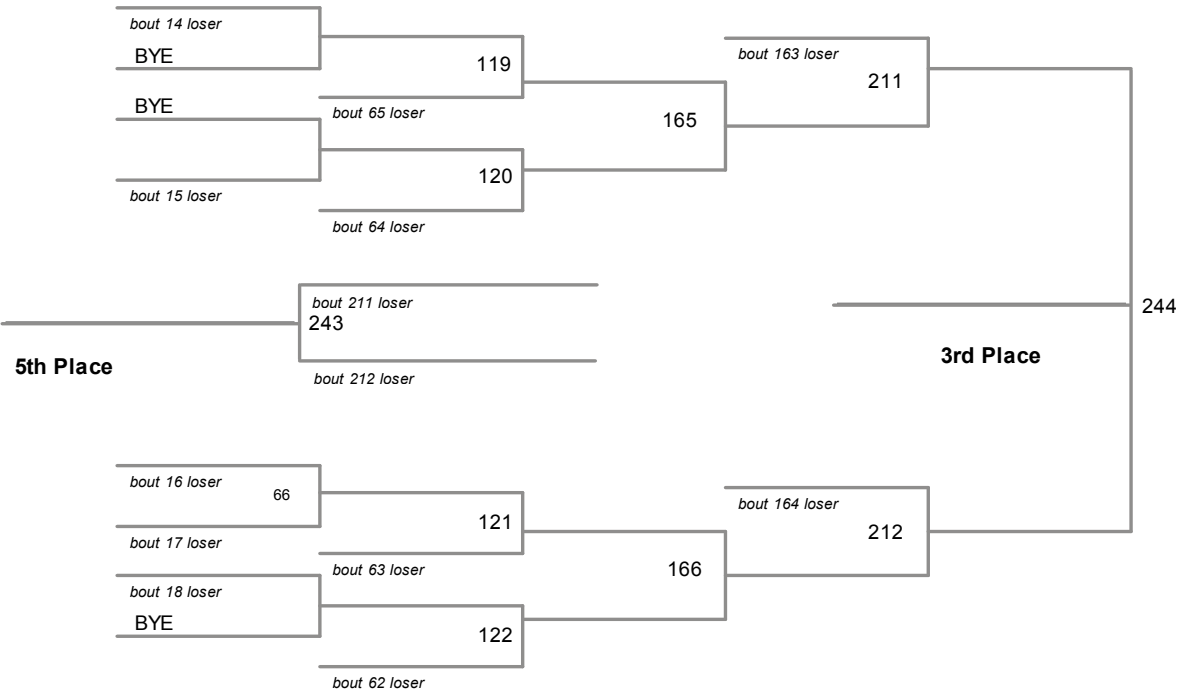

District 2 AAA Championships  
 District 2 AAA Division

**106 Lbs**

District 2 AAA Championships  
 District 2 AAA Division

**113 Lbs**

District 2 AAA Championships  
 District 2 AAA Division

**120 Lbs**

District 2 AAA Championships  
 District 2 AAA Division

**126 Lbs**

District 2 AAA Championships  
 District 2 AAA Division

**132 Lbs**

District 2 AAA Championships  
 District 2 AAA Division

**138 Lbs**

District 2 AAA Championships  
 District 2 AAA Division

**145 Lbs**