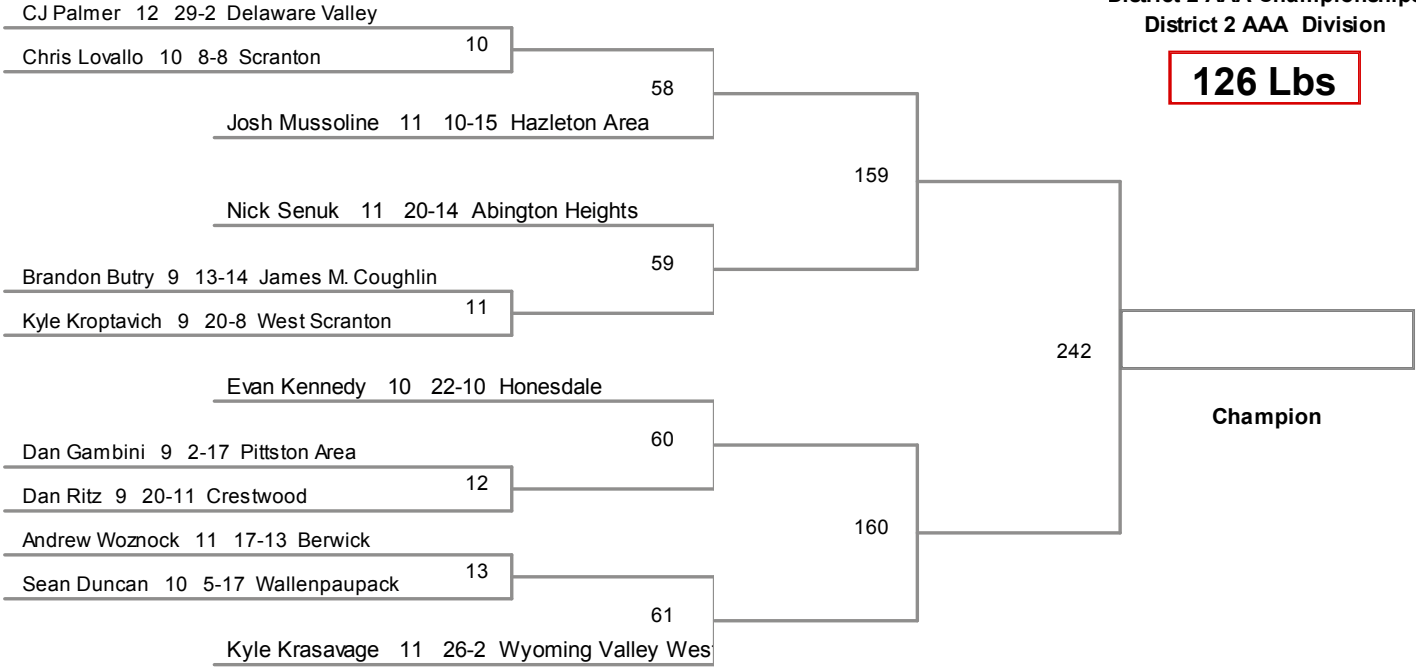

District 2 AAA Championships  
 District 2 AAA Division

**106 Lbs**

District 2 AAA Championships  
 District 2 AAA Division

**113 Lbs**

District 2 AAA Championships  
 District 2 AAA Division

**120 Lbs**

District 2 AAA Championships  
 District 2 AAA Division

**126 Lbs**

District 2 AAA Championships  
 District 2 AAA Division

**132 Lbs**

District 2 AAA Championships  
 District 2 AAA Division

**138 Lbs**

District 2 AAA Championships  
 District 2 AAA Division

**145 Lbs**