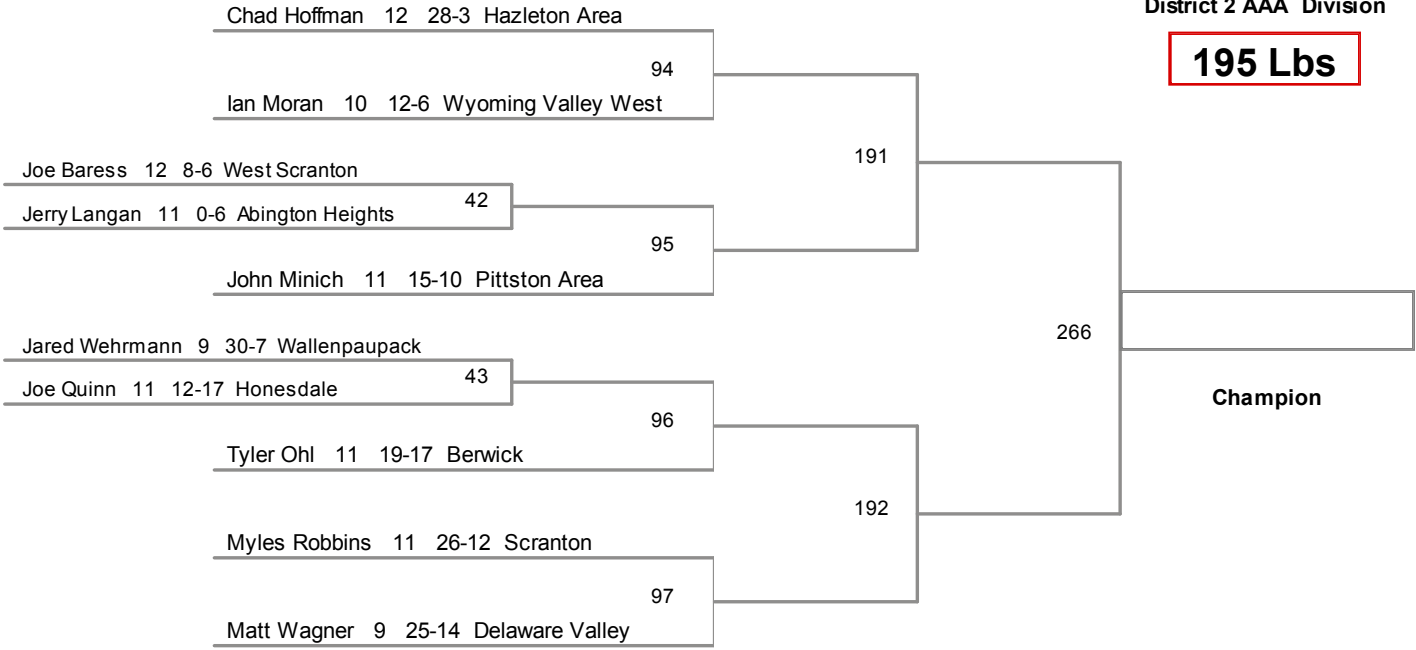

District 2 AAA Championships
District 2 AAA Division

195 Lbs