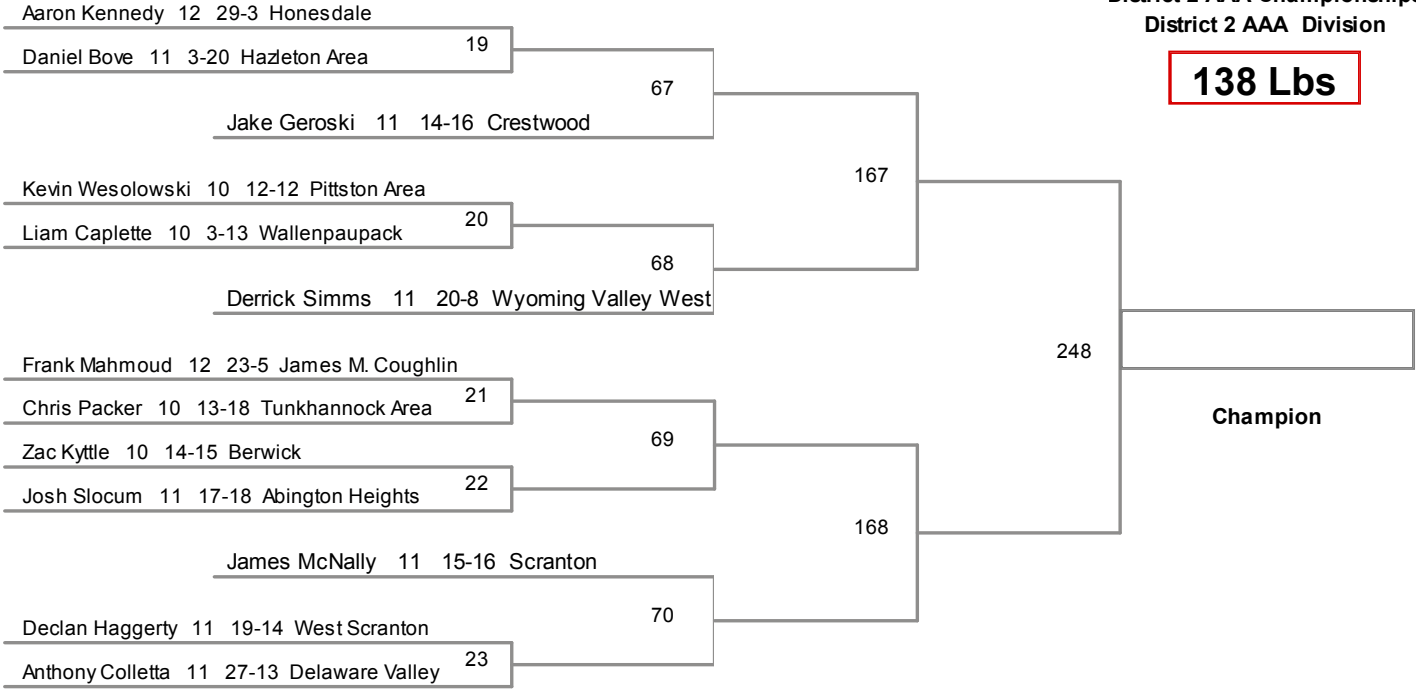

**126 Lbs**

District 2 AAA Championships  
 District 2 AAA Division

**132 Lbs**

District 2 AAA Championships  
 District 2 AAA Division

**138 Lbs**

District 2 AAA Championships  
 District 2 AAA Division

**145 Lbs**