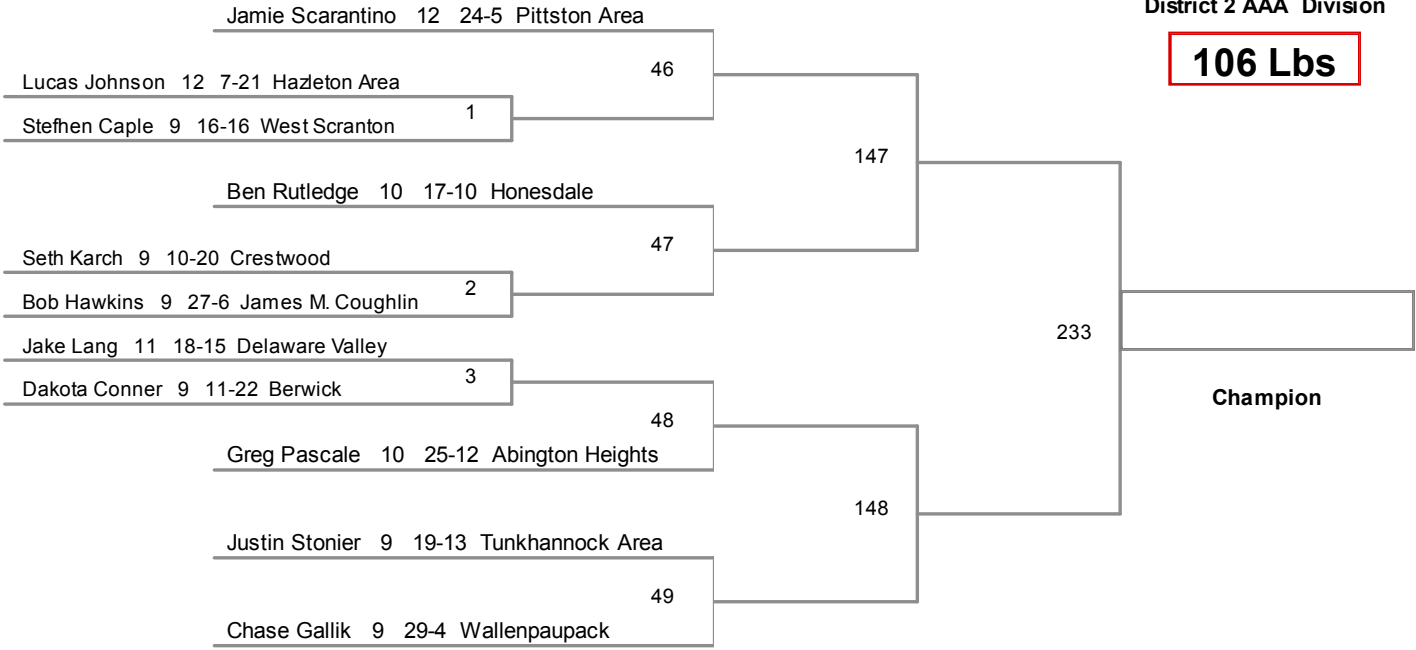

District 2 AAA Championships  
 District 2 AAA Division

**106 Lbs**

District 2 AAA Championships  
 District 2 AAA Division

**113 Lbs**

District 2 AAA Championships  
 District 2 AAA Division

**120 Lbs**

District 2 AAA Championships  
 District 2 AAA Division

**126 Lbs**

District 2 AAA Championships  
 District 2 AAA Division

**132 Lbs**

District 2 AAA Championships  
 District 2 AAA Division

**138 Lbs**

District 2 AAA Championships  
 District 2 AAA Division

**145 Lbs**