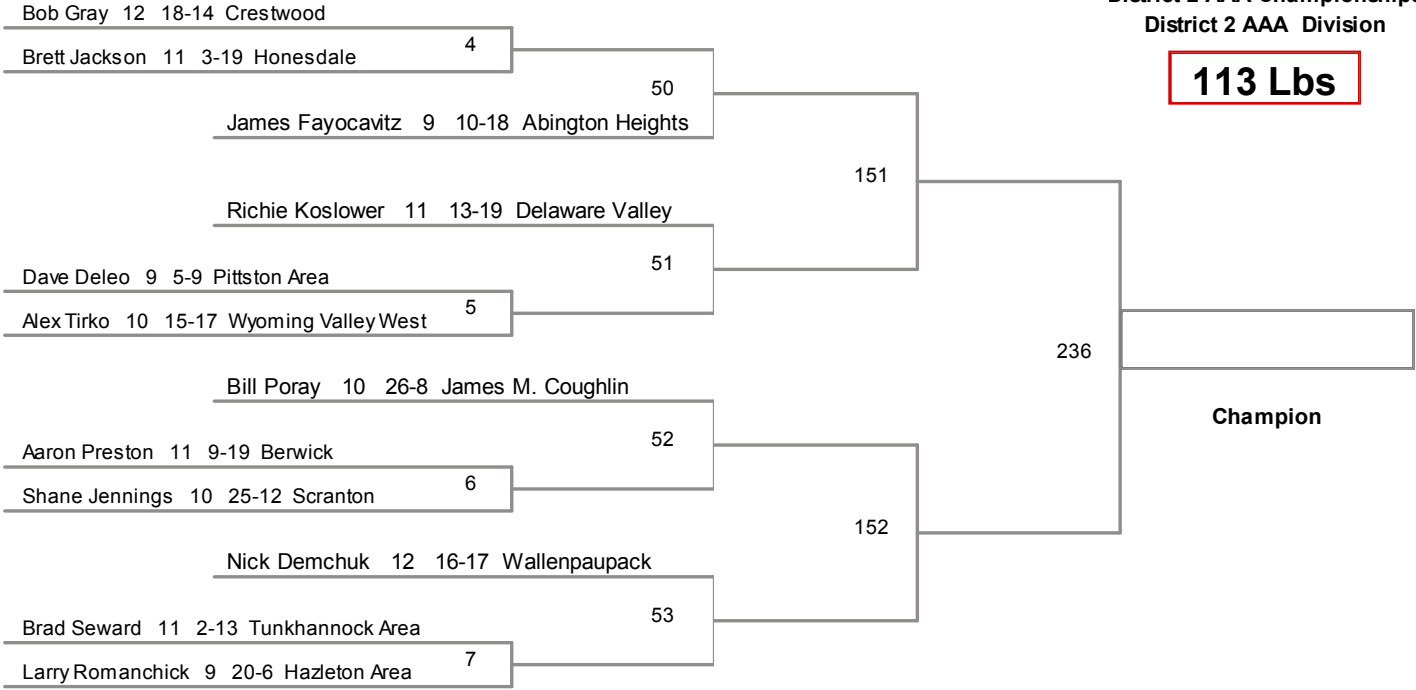

District 2 AAA Championships  
 District 2 AAA Division

**106 Lbs**

District 2 AAA Championships  
 District 2 AAA Division

**113 Lbs**

District 2 AAA Championships  
 District 2 AAA Division

**120 Lbs**

District 2 AAA Championships  
 District 2 AAA Division

**126 Lbs**

District 2 AAA Championships  
 District 2 AAA Division

**132 Lbs**

District 2 AAA Championships  
 District 2 AAA Division

**138 Lbs**

District 2 AAA Championships  
 District 2 AAA Division

**145 Lbs**