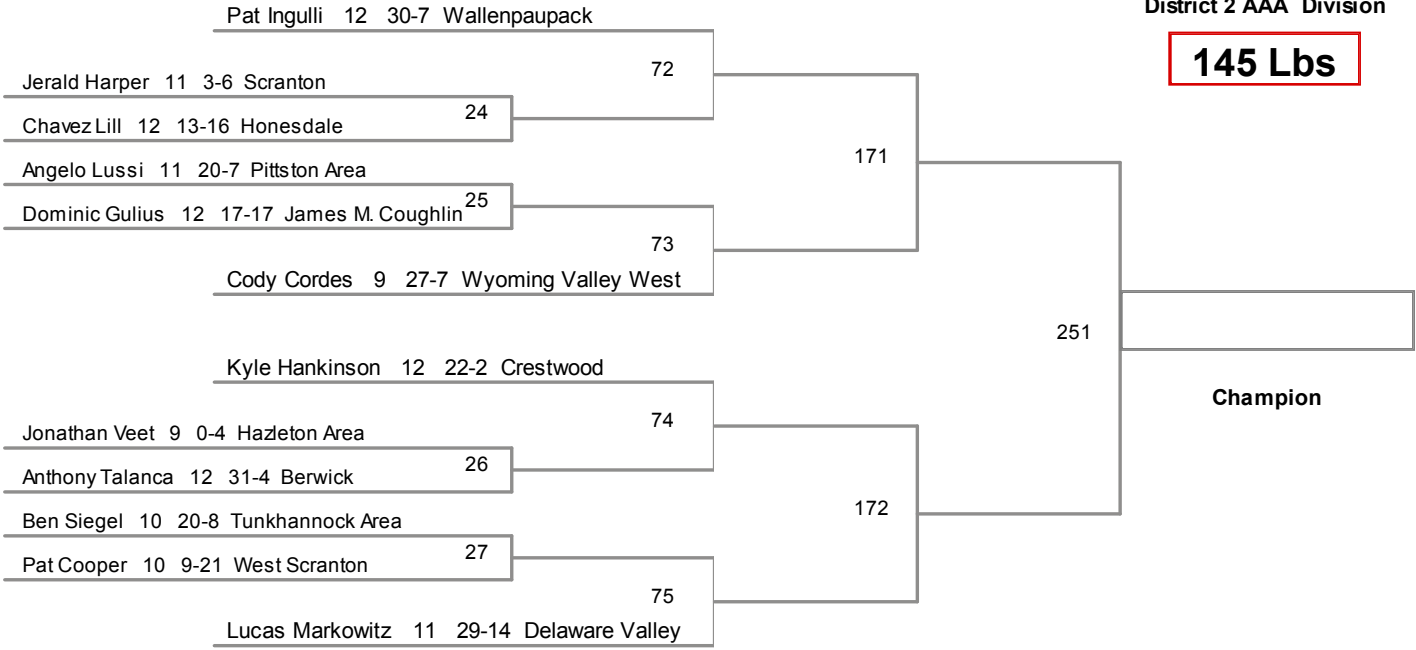

**126 Lbs**

District 2 AAA Championships  
 District 2 AAA Division

**132 Lbs**

District 2 AAA Championships  
 District 2 AAA Division

**138 Lbs**

District 2 AAA Championships  
 District 2 AAA Division

**145 Lbs**