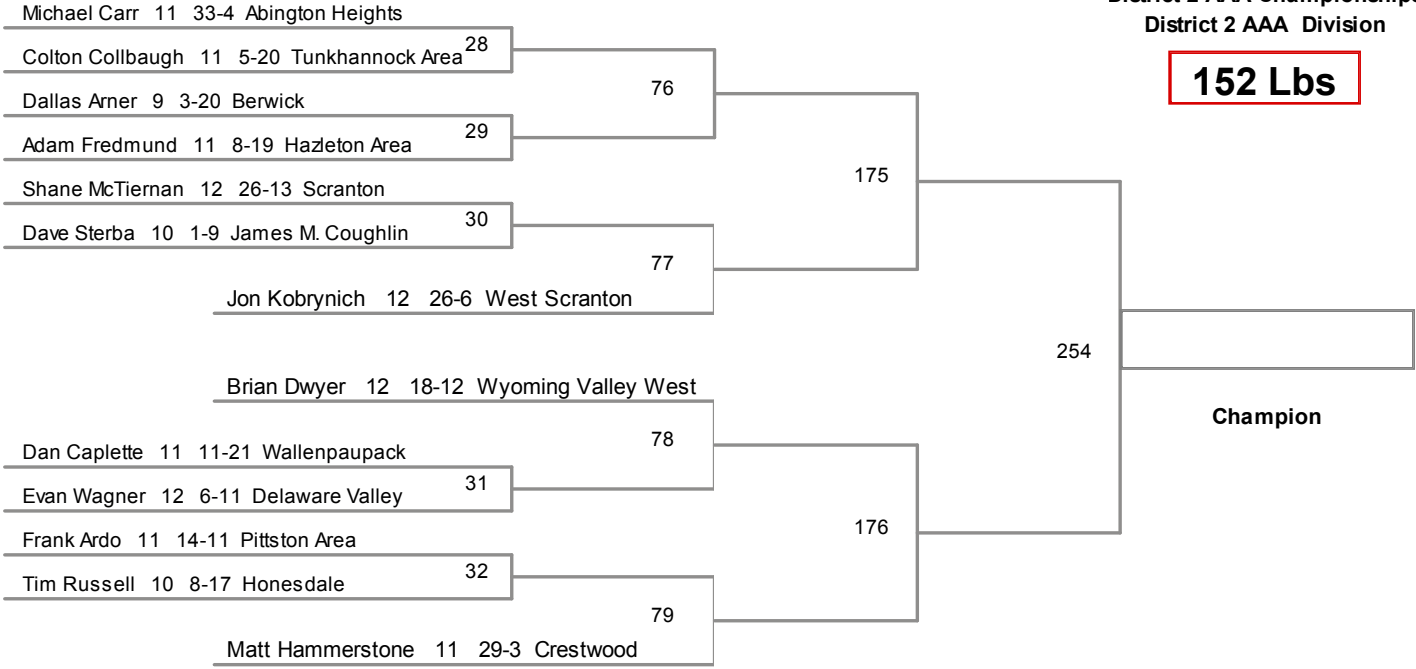

District 2 AAA Championships
District 2 AAA Division

152 Lbs