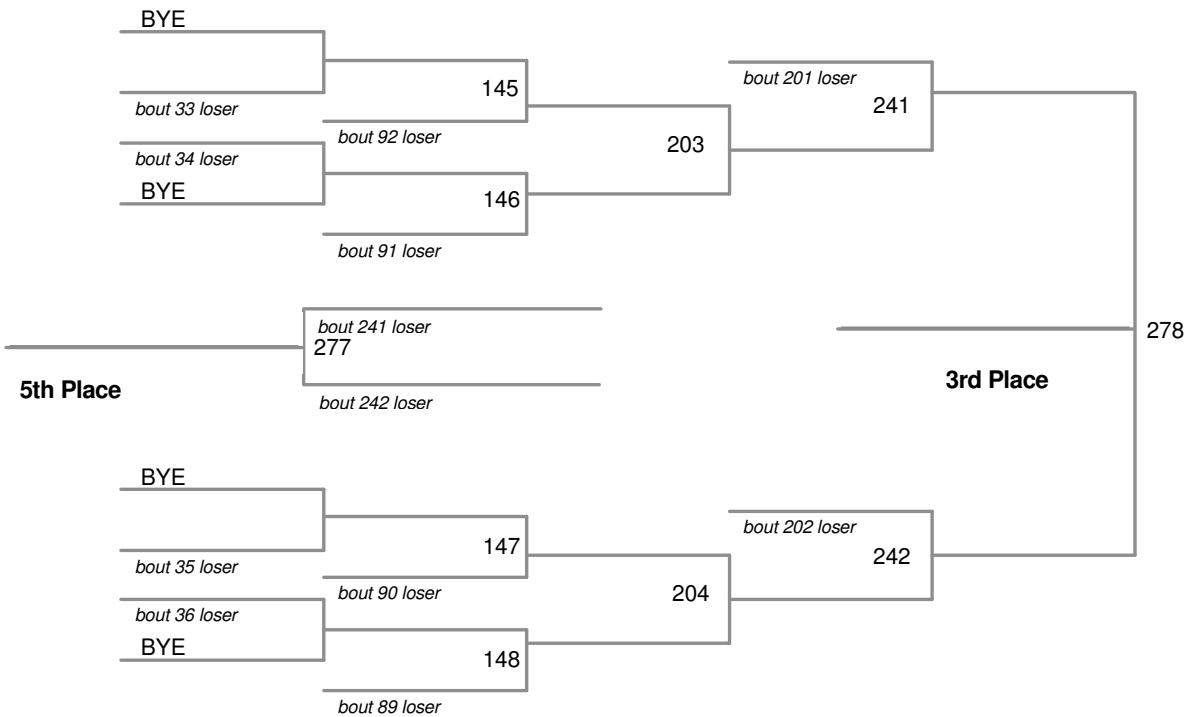

2012 D IV Class AA  
District Tournament

**106 Lbs**

**120 Lbs**

**126 Lbs**

**132 Lbs**

2012 D IV Class AA  
District Tournament

**138 Lbs**

**145 Lbs**

**152 Lbs**

2012 D IV Class AA  
District Tournament

**160 Lbs**

2012 D IV Class AA  
District Tournament

**170 Lbs**

**182 Lbs**

**195 Lbs**

2012 D IV Class AA  
District Tournament

**220 Lbs**

**285 Lbs**