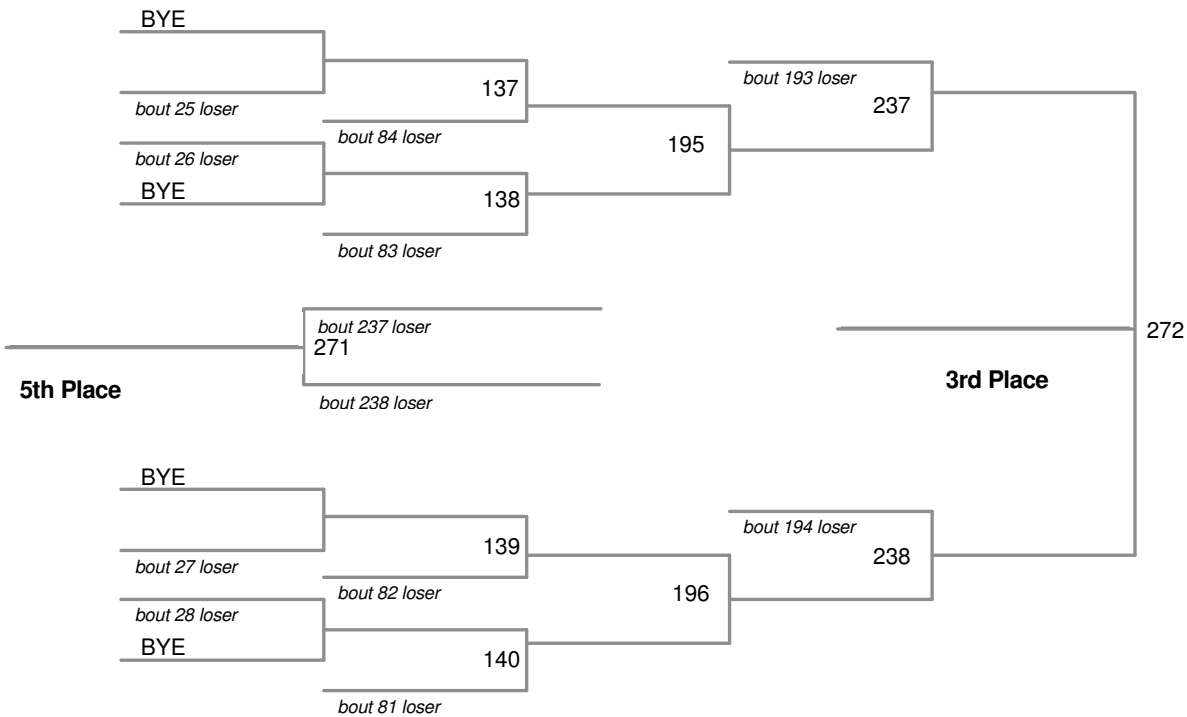

2012 D IV Class AA  
District Tournament

**106 Lbs**

**120 Lbs**

**126 Lbs**

**132 Lbs**

2012 D IV Class AA  
District Tournament

**138 Lbs**

**145 Lbs**

**152 Lbs**

2012 D IV Class AA  
District Tournament

**160 Lbs**

2012 D IV Class AA  
District Tournament

**170 Lbs**

**182 Lbs**

**195 Lbs**

2012 D IV Class AA  
District Tournament

**220 Lbs**

**285 Lbs**