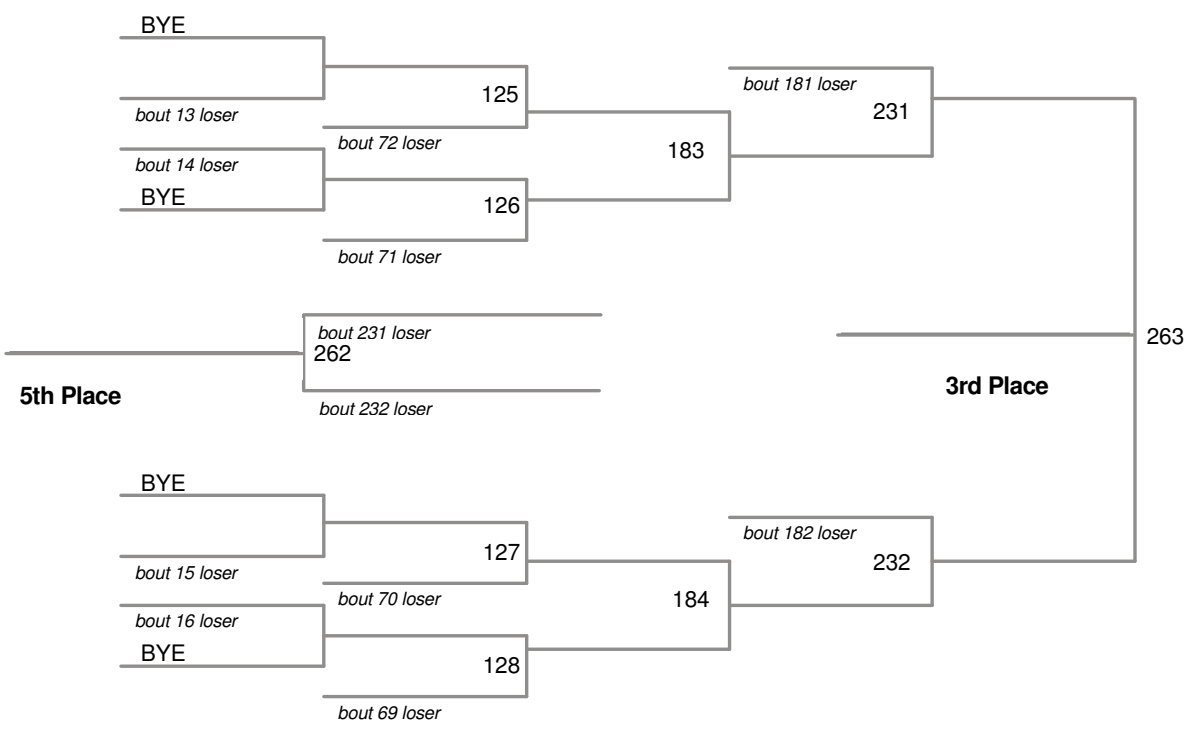

2012 D IV Class AA  
District Tournament

**106 Lbs**

**120 Lbs**

**126 Lbs**

**132 Lbs**

2012 D IV Class AA  
District Tournament

**138 Lbs**

**145 Lbs**

**152 Lbs**

2012 D IV Class AA  
District Tournament

**160 Lbs**

2012 D IV Class AA  
District Tournament

**170 Lbs**

**182 Lbs**

**195 Lbs**

2012 D IV Class AA  
District Tournament

**220 Lbs**

**285 Lbs**