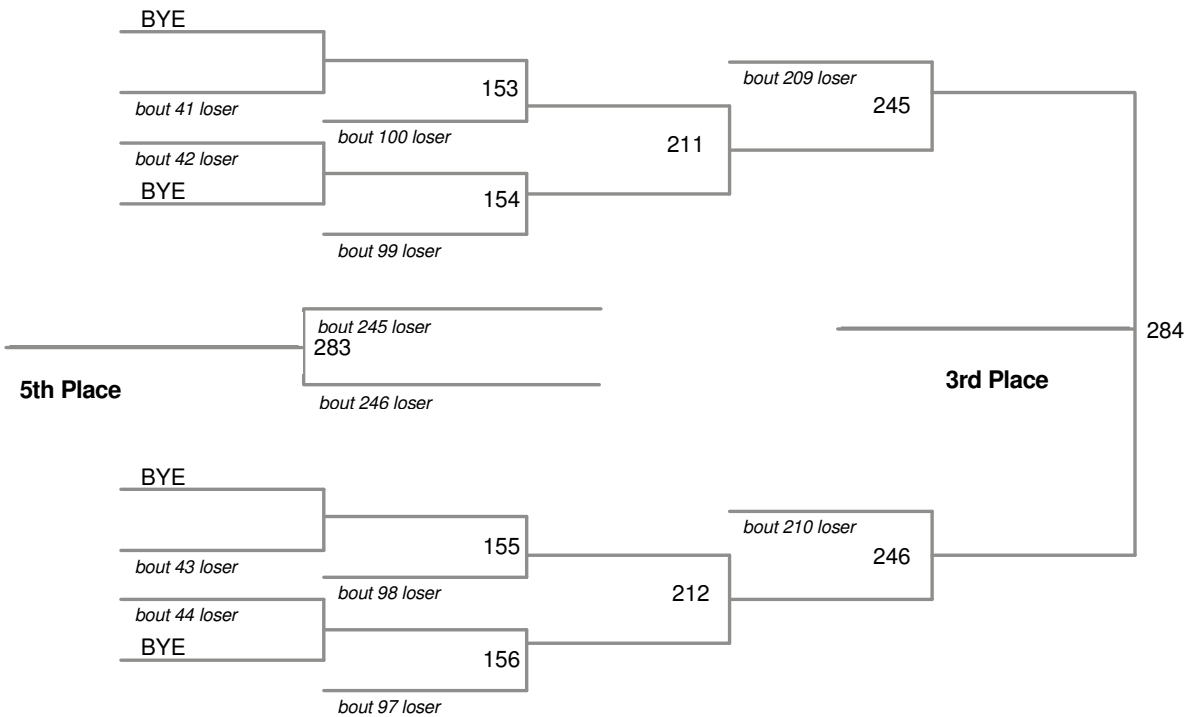

**152 Lbs**

2012 D IV Class AA  
District Tournament

**160 Lbs**

2012 D IV Class AA  
District Tournament

**170 Lbs**

**182 Lbs**

**195 Lbs**

2012 D IV Class AA  
District Tournament

**220 Lbs**

**285 Lbs**