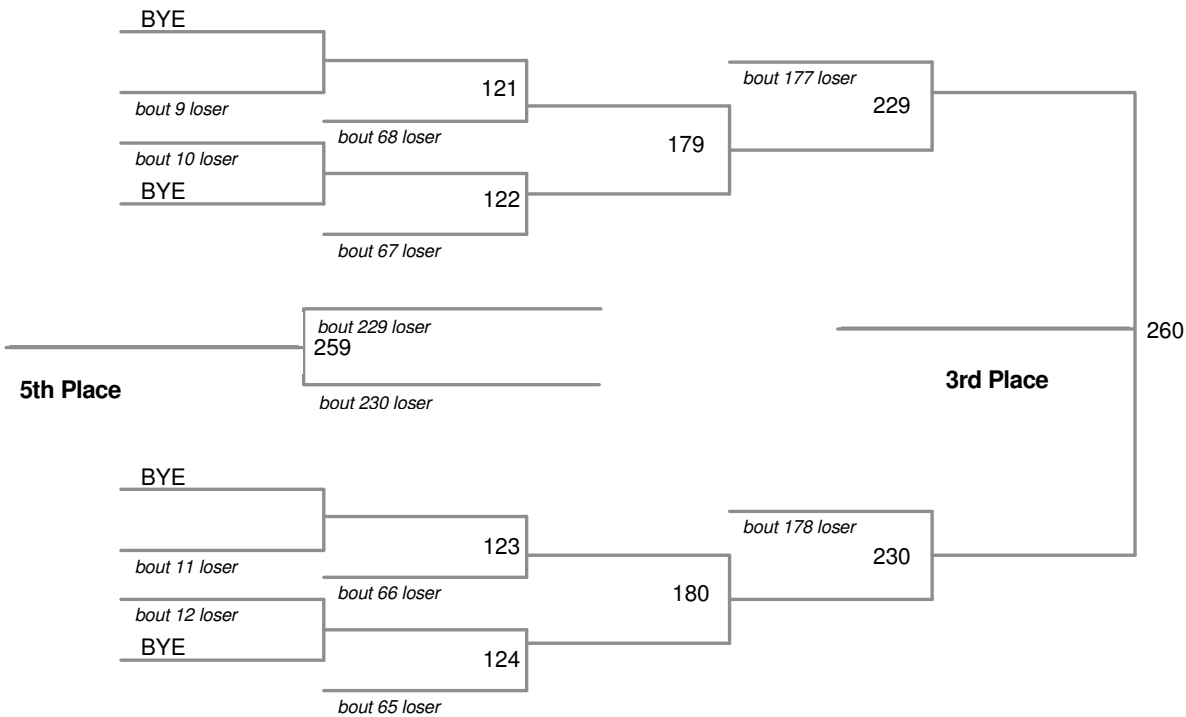

2012 D IV Class AA  
District Tournament

**106 Lbs**

**120 Lbs**

**126 Lbs**

**132 Lbs**

2012 D IV Class AA  
District Tournament

**138 Lbs**

**145 Lbs**

**152 Lbs**

2012 D IV Class AA  
District Tournament

**160 Lbs**

2012 D IV Class AA  
District Tournament

**170 Lbs**

**182 Lbs**

**195 Lbs**

2012 D IV Class AA  
District Tournament

**220 Lbs**

**285 Lbs**