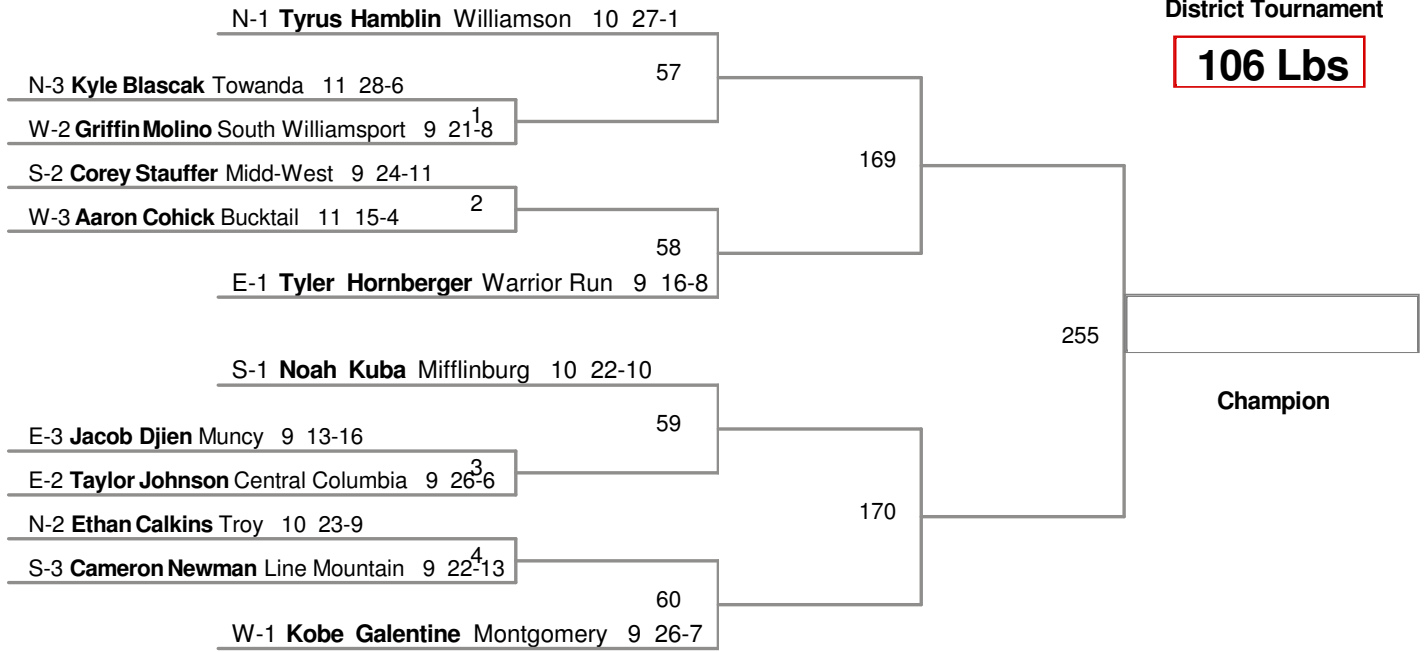

2012 D IV Class AA  
District Tournament

**106 Lbs**

**120 Lbs**

**126 Lbs**

**132 Lbs**

2012 D IV Class AA  
District Tournament

**138 Lbs**

**145 Lbs**

**152 Lbs**

2012 D IV Class AA  
District Tournament

**160 Lbs**

2012 D IV Class AA  
District Tournament

**170 Lbs**

**182 Lbs**

**195 Lbs**

2012 D IV Class AA  
District Tournament

**220 Lbs**

**285 Lbs**