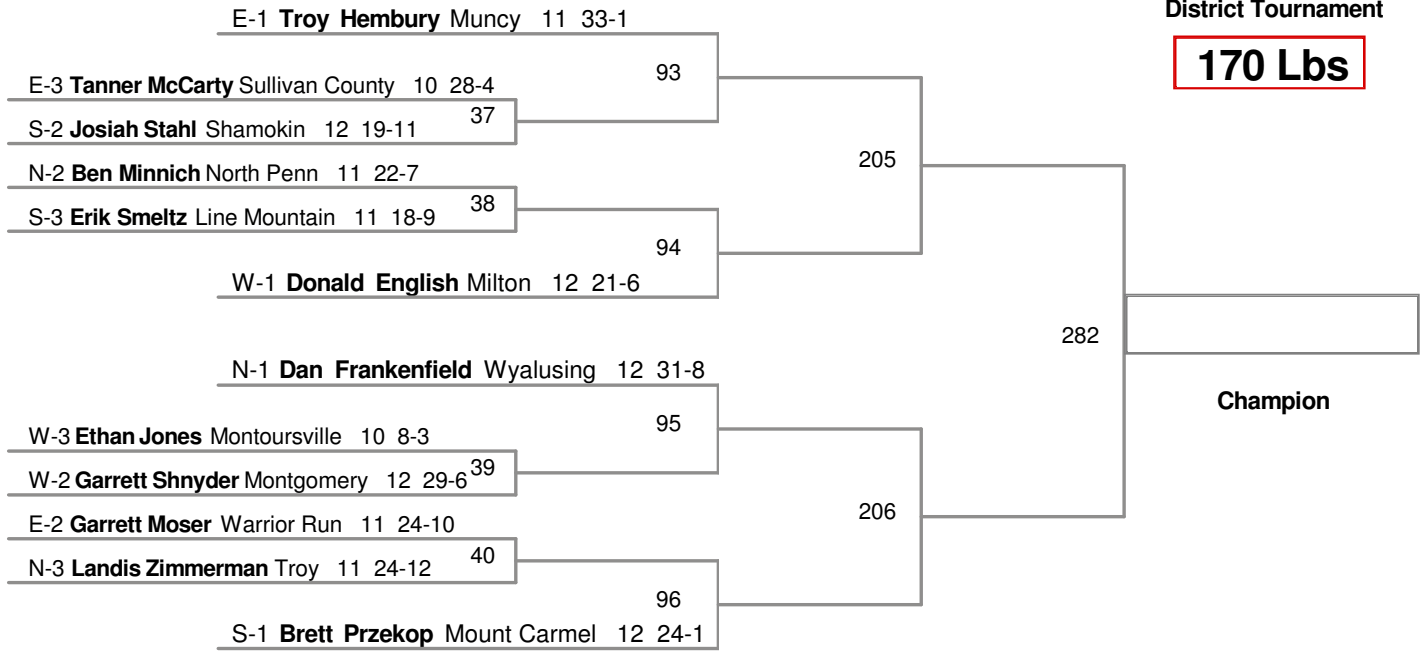

**152 Lbs**

2012 D IV Class AA  
District Tournament

**160 Lbs**

2012 D IV Class AA  
District Tournament

**170 Lbs**

**182 Lbs**

**195 Lbs**

2012 D IV Class AA  
District Tournament

**220 Lbs**

**285 Lbs**