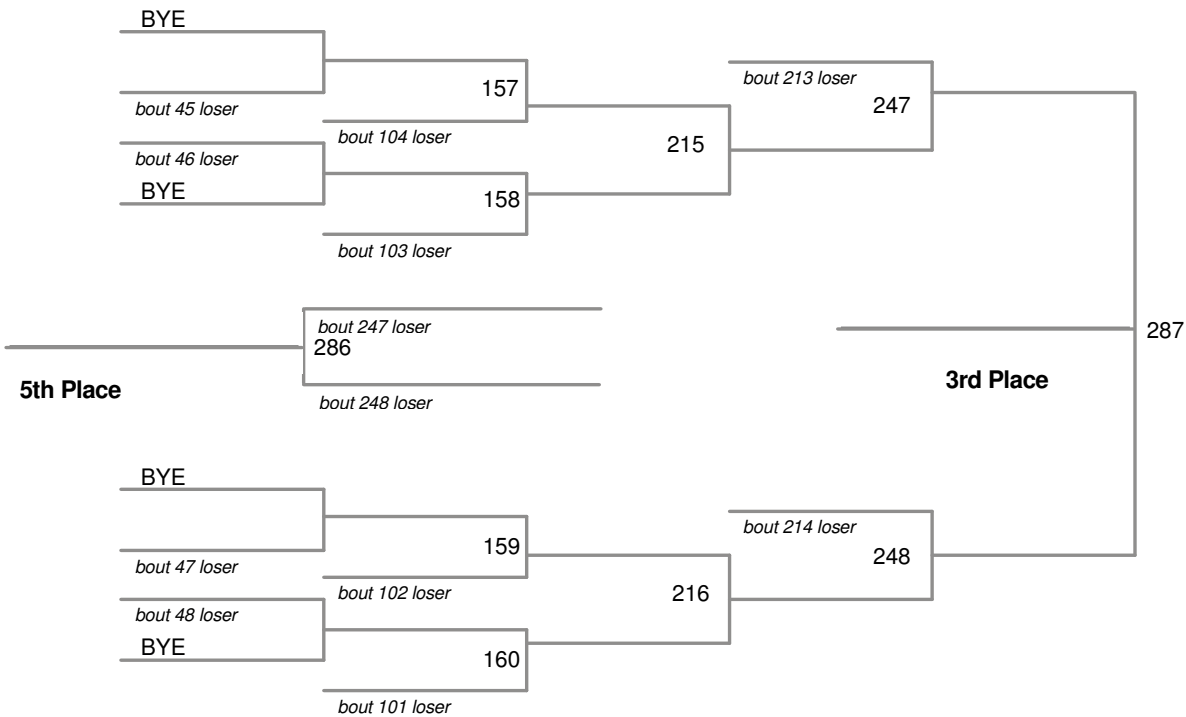

**152 Lbs**

2012 D IV Class AA  
District Tournament

**160 Lbs**

2012 D IV Class AA  
District Tournament

**170 Lbs**

**182 Lbs**

**195 Lbs**

2012 D IV Class AA  
District Tournament

**220 Lbs**

**285 Lbs**