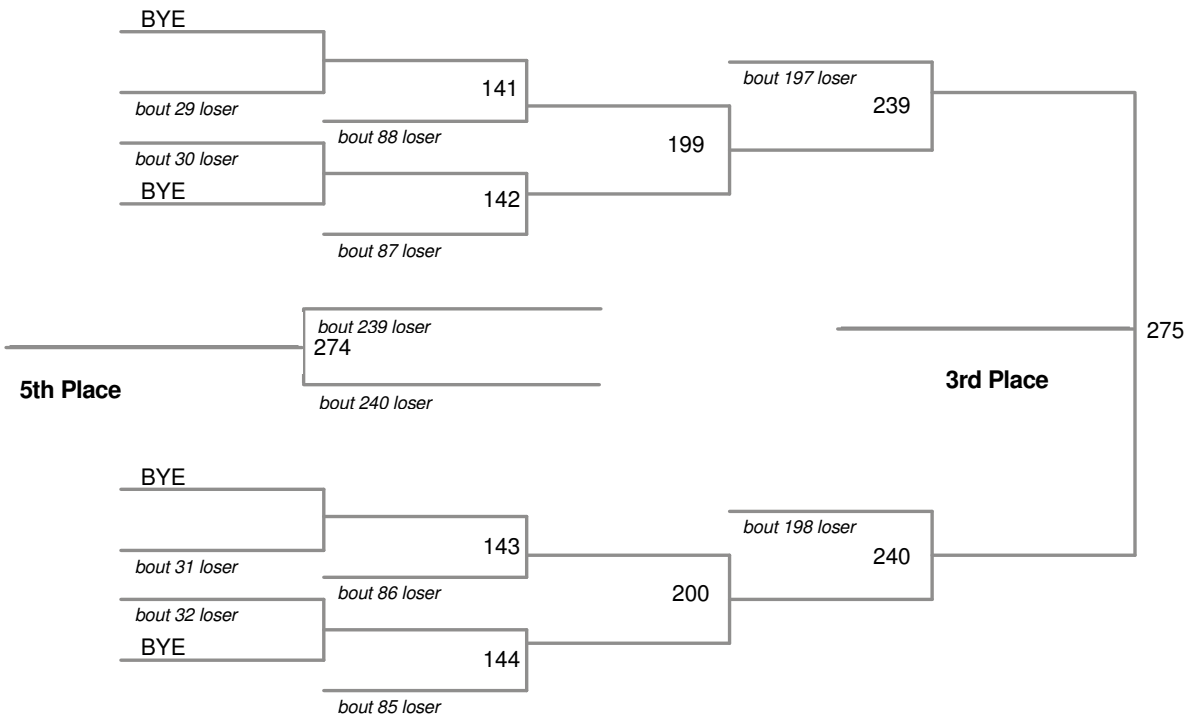

2012 D IV Class AA  
District Tournament

**106 Lbs**

**120 Lbs**

**126 Lbs**

**132 Lbs**

2012 D IV Class AA  
District Tournament

**138 Lbs**

**145 Lbs**

**152 Lbs**

2012 D IV Class AA  
District Tournament

**160 Lbs**

2012 D IV Class AA  
District Tournament

**170 Lbs**

**182 Lbs**

**195 Lbs**

2012 D IV Class AA  
District Tournament

**220 Lbs**

**285 Lbs**