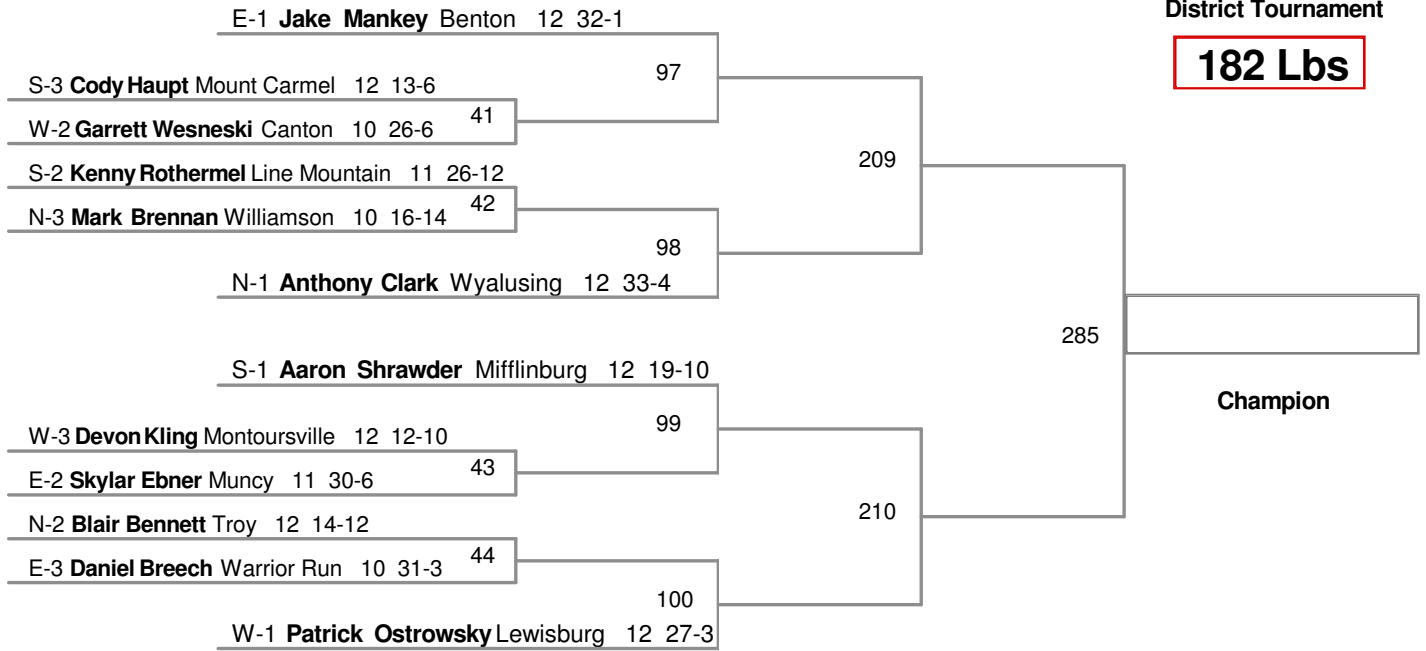

**152 Lbs**

2012 D IV Class AA  
District Tournament

**160 Lbs**

2012 D IV Class AA  
District Tournament

**170 Lbs**

**182 Lbs**

**195 Lbs**

2012 D IV Class AA  
District Tournament

**220 Lbs**

**285 Lbs**