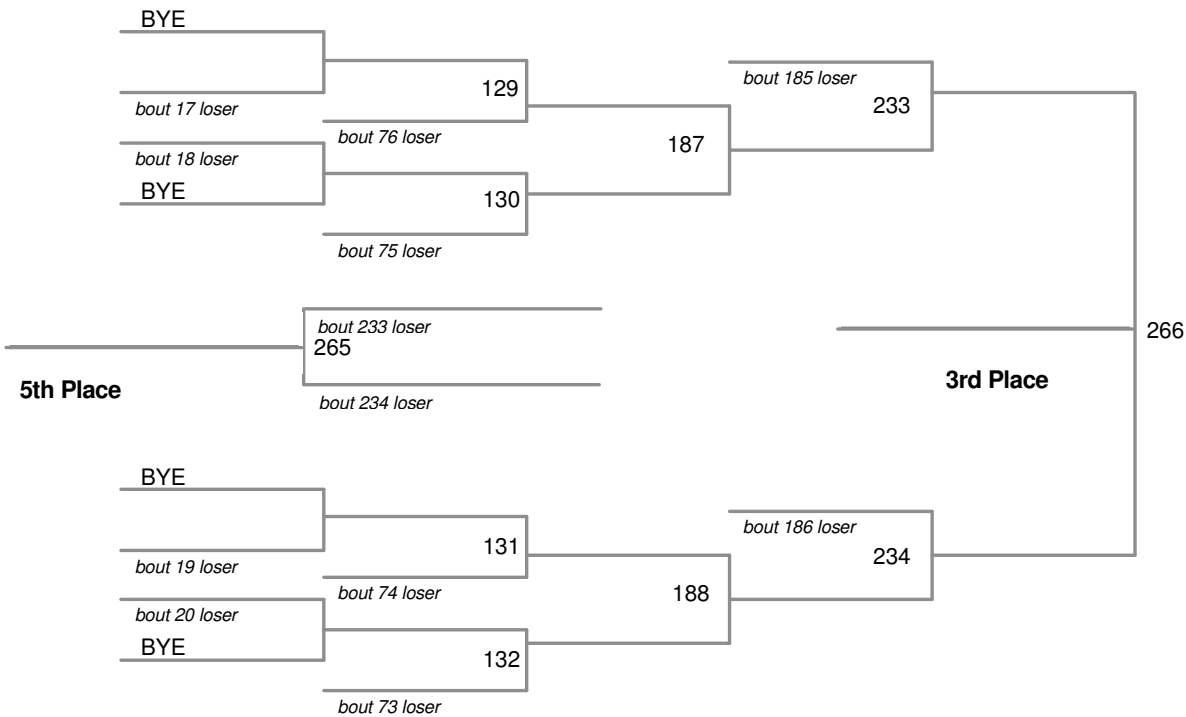

2012 D IV Class AA  
District Tournament

**106 Lbs**

**120 Lbs**

**126 Lbs**

**132 Lbs**

2012 D IV Class AA  
District Tournament

**138 Lbs**

**145 Lbs**

**152 Lbs**

2012 D IV Class AA  
District Tournament

**160 Lbs**

2012 D IV Class AA  
District Tournament

**170 Lbs**

**182 Lbs**

**195 Lbs**

2012 D IV Class AA  
District Tournament

**220 Lbs**

**285 Lbs**