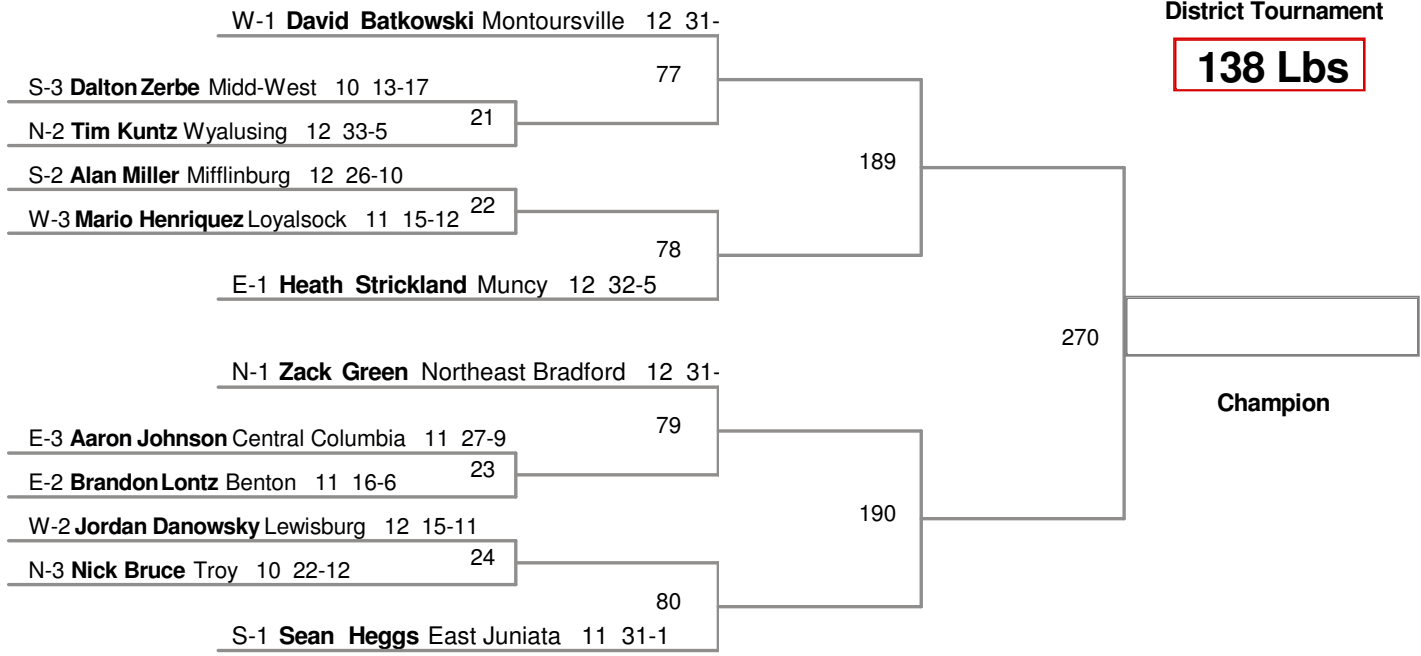

2012 D IV Class AA  
District Tournament

**106 Lbs**

**120 Lbs**

**126 Lbs**

**132 Lbs**

2012 D IV Class AA  
District Tournament

**138 Lbs**

**145 Lbs**

**152 Lbs**

2012 D IV Class AA  
District Tournament

**160 Lbs**

2012 D IV Class AA  
District Tournament

**170 Lbs**

**182 Lbs**

**195 Lbs**

2012 D IV Class AA  
District Tournament

**220 Lbs**

**285 Lbs**