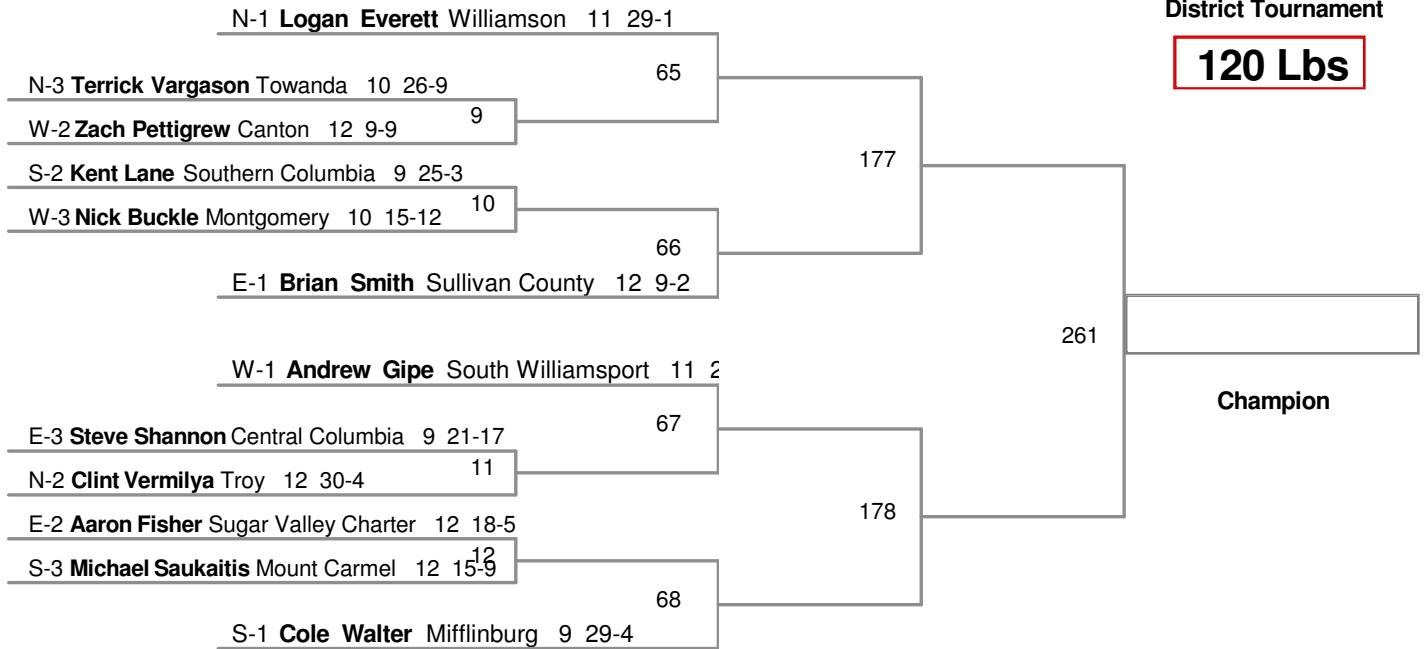

2012 D IV Class AA  
District Tournament

**106 Lbs**

**120 Lbs**

**126 Lbs**

**132 Lbs**

2012 D IV Class AA  
District Tournament

**138 Lbs**

**145 Lbs**

**152 Lbs**

2012 D IV Class AA  
District Tournament

**160 Lbs**

2012 D IV Class AA  
District Tournament

**170 Lbs**

**182 Lbs**

**195 Lbs**

2012 D IV Class AA  
District Tournament

**220 Lbs**

**285 Lbs**