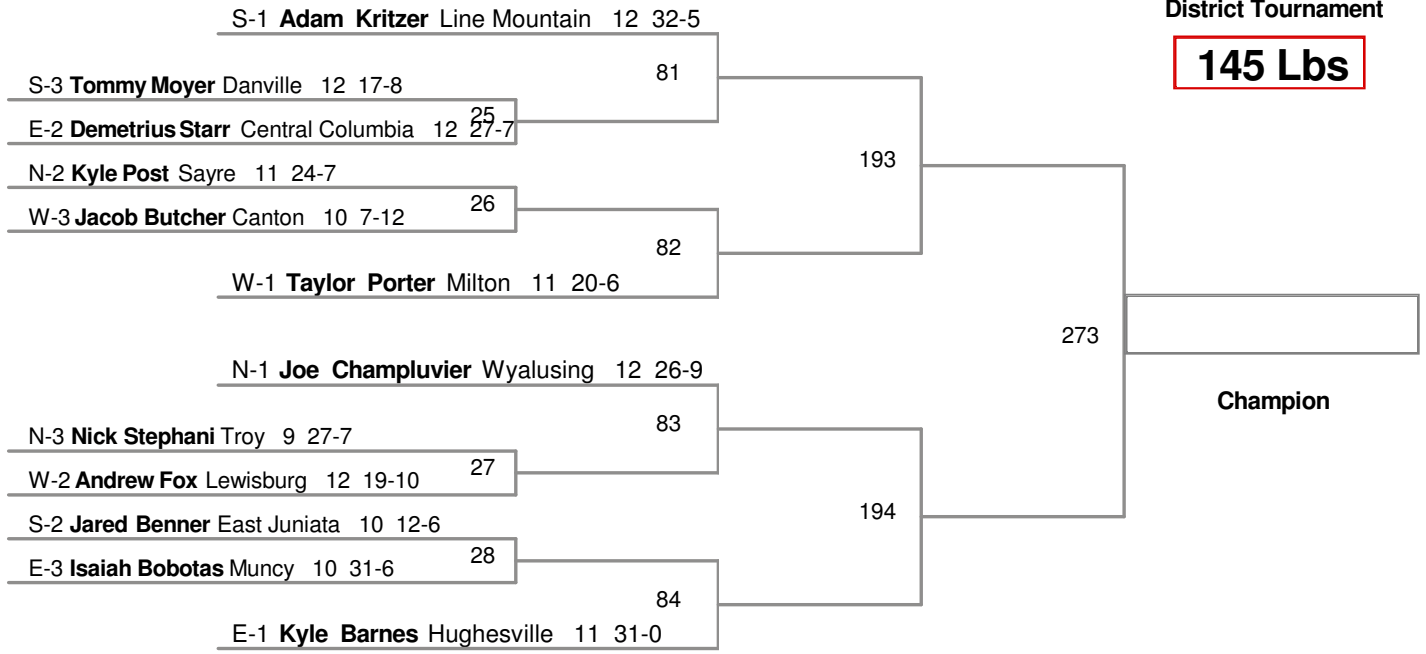

2012 D IV Class AA  
District Tournament

**106 Lbs**

**120 Lbs**

**126 Lbs**

**132 Lbs**

2012 D IV Class AA  
District Tournament

**138 Lbs**

**145 Lbs**

**152 Lbs**

2012 D IV Class AA  
District Tournament

**160 Lbs**

2012 D IV Class AA  
District Tournament

**170 Lbs**

**182 Lbs**

**195 Lbs**

2012 D IV Class AA  
District Tournament

**220 Lbs**

**285 Lbs**