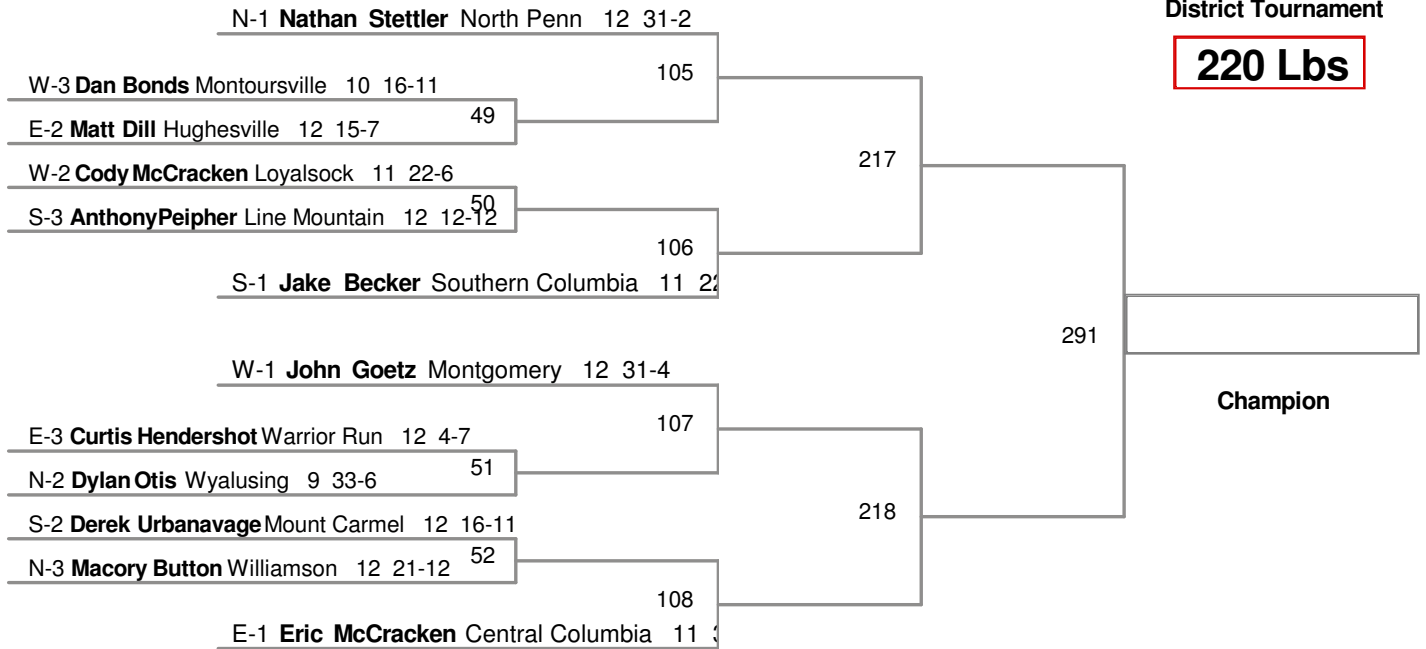

**152 Lbs**

2012 D IV Class AA  
District Tournament

**160 Lbs**

2012 D IV Class AA  
District Tournament

**170 Lbs**

**182 Lbs**

**195 Lbs**

2012 D IV Class AA  
District Tournament

**220 Lbs**

**285 Lbs**