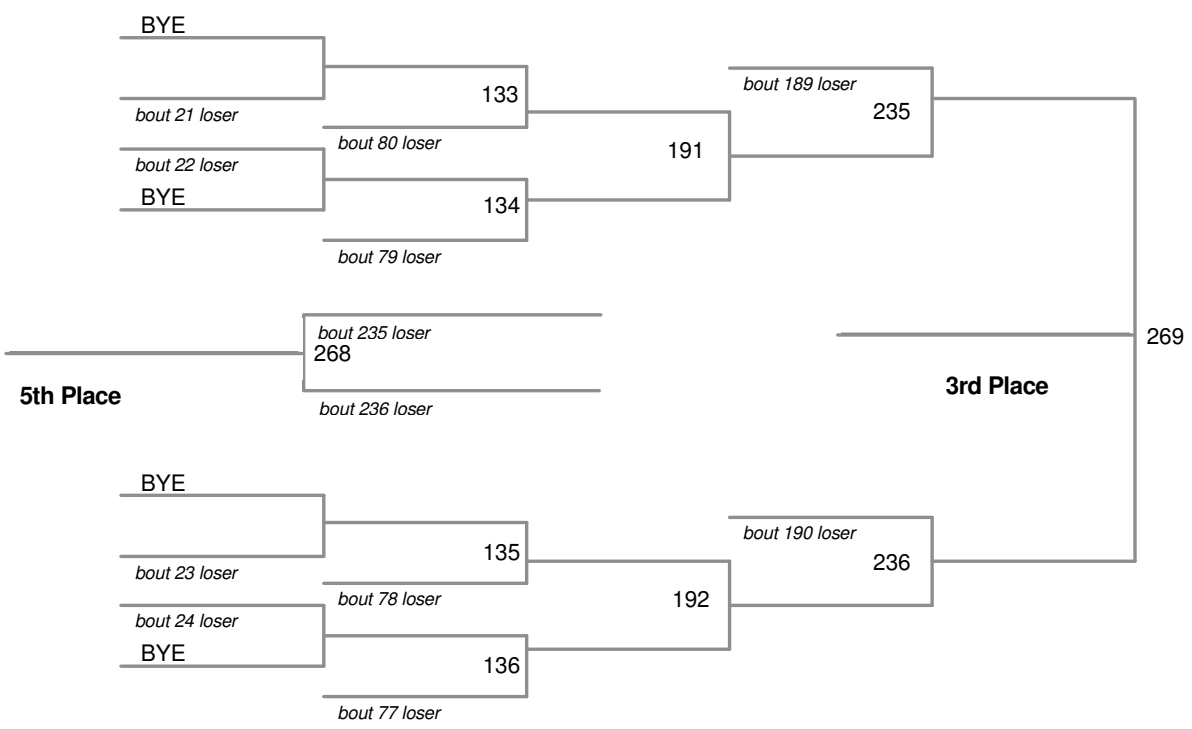

2012 D IV Class AA  
District Tournament

**106 Lbs**

**120 Lbs**

**126 Lbs**

**132 Lbs**

2012 D IV Class AA  
District Tournament

**138 Lbs**

**145 Lbs**

**152 Lbs**

2012 D IV Class AA  
District Tournament

**160 Lbs**

2012 D IV Class AA  
District Tournament

**170 Lbs**

**182 Lbs**

**195 Lbs**

2012 D IV Class AA  
District Tournament

**220 Lbs**

**285 Lbs**