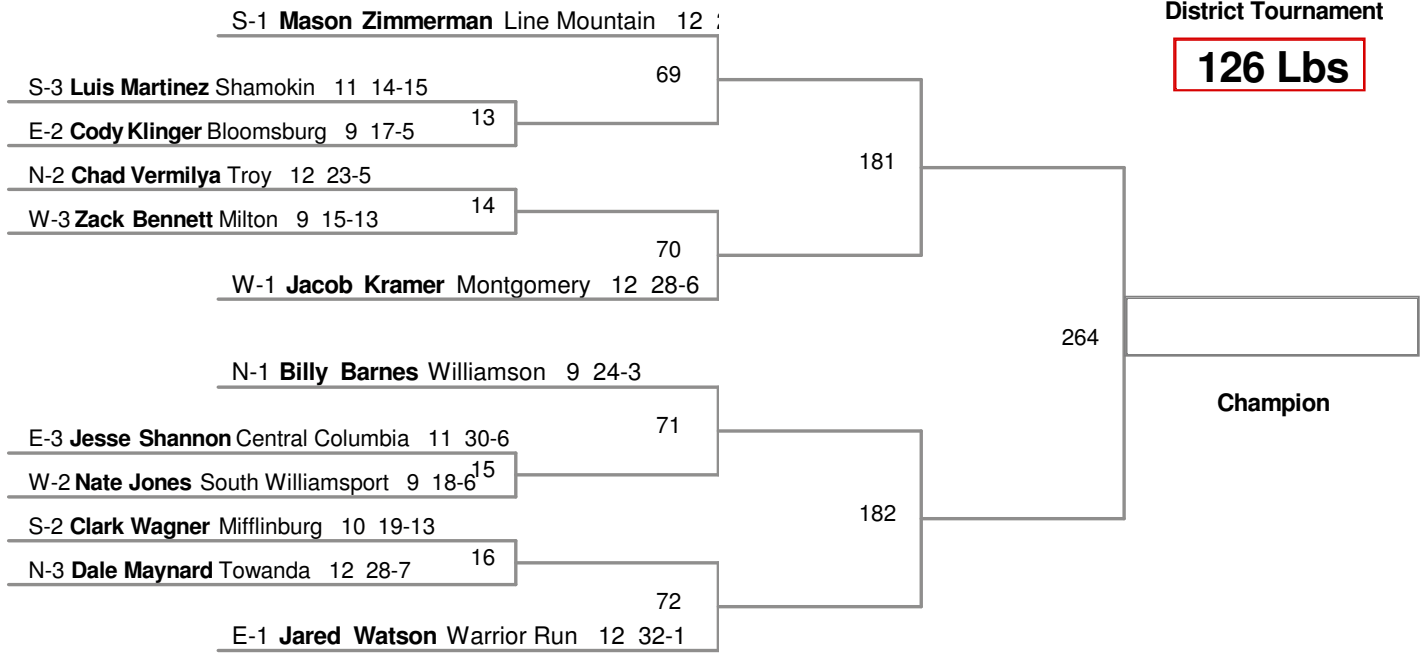

2012 D IV Class AA  
District Tournament

**106 Lbs**

**120 Lbs**

**126 Lbs**

**132 Lbs**

2012 D IV Class AA  
District Tournament

**138 Lbs**

**145 Lbs**

**152 Lbs**

2012 D IV Class AA  
District Tournament

**160 Lbs**

2012 D IV Class AA  
District Tournament

**170 Lbs**

**182 Lbs**

**195 Lbs**

2012 D IV Class AA  
District Tournament

**220 Lbs**

**285 Lbs**