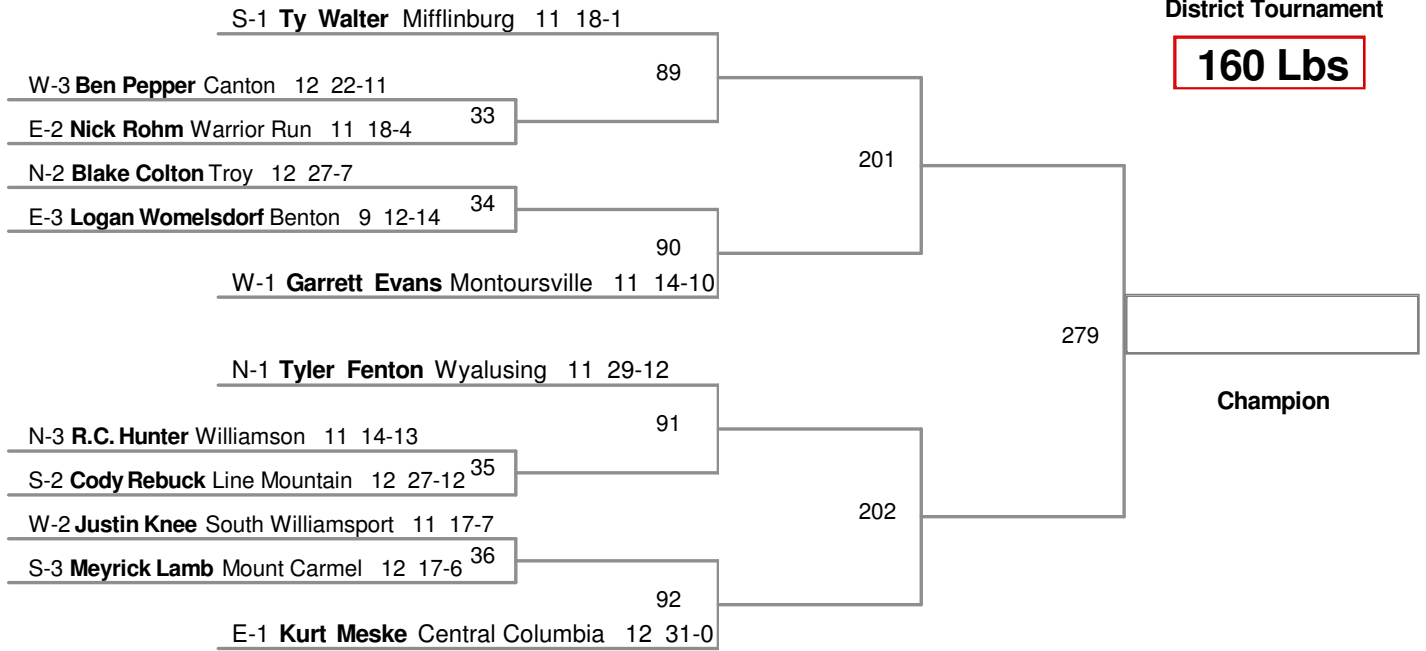

2012 D IV Class AA  
District Tournament

**106 Lbs**

**120 Lbs**

**126 Lbs**

**132 Lbs**

2012 D IV Class AA  
District Tournament

**138 Lbs**

**145 Lbs**

**152 Lbs**

2012 D IV Class AA  
District Tournament

**160 Lbs**

2012 D IV Class AA  
District Tournament

**170 Lbs**

**182 Lbs**

**195 Lbs**

2012 D IV Class AA  
District Tournament

**220 Lbs**

**285 Lbs**