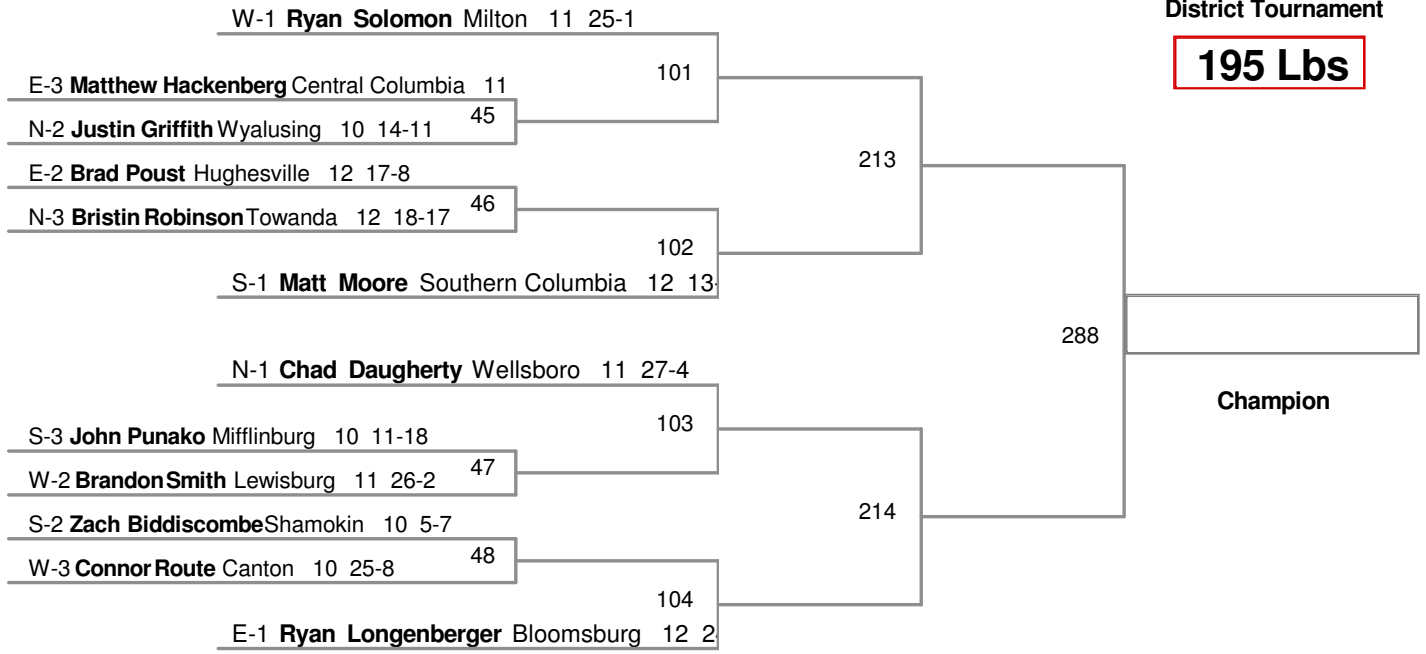

**152 Lbs**

2012 D IV Class AA  
District Tournament

**160 Lbs**

2012 D IV Class AA  
District Tournament

**170 Lbs**

**182 Lbs**

**195 Lbs**

2012 D IV Class AA  
District Tournament

**220 Lbs**

**285 Lbs**