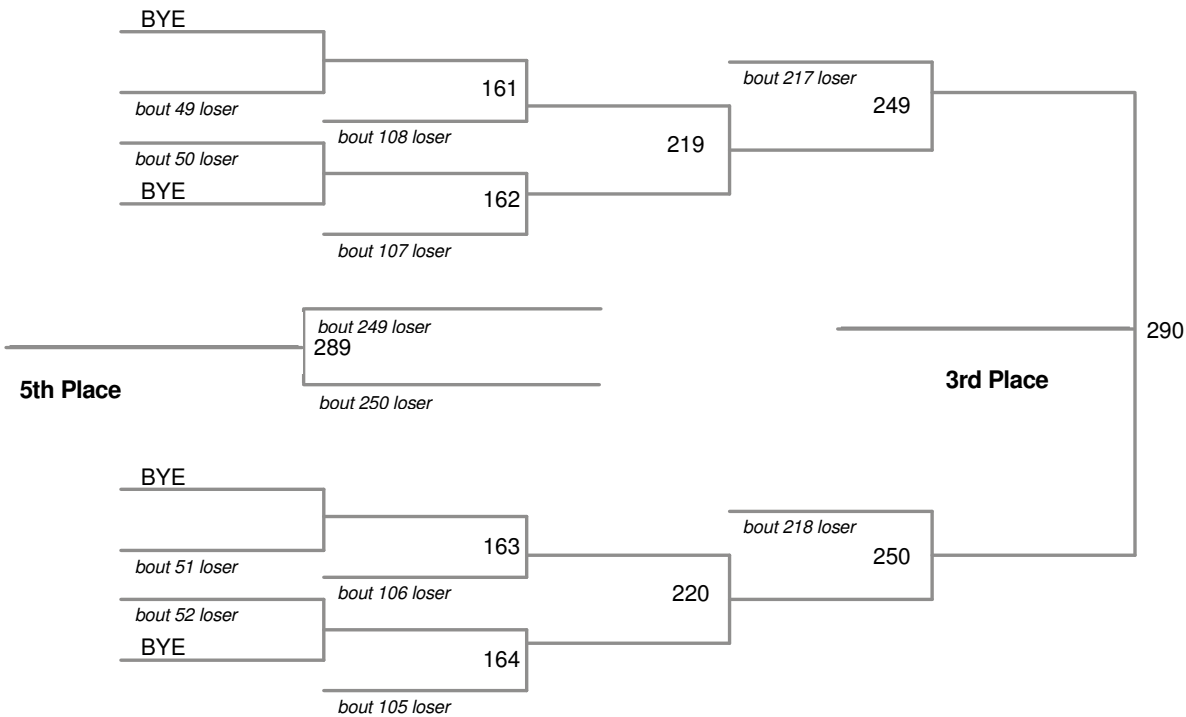

**152 Lbs**

2012 D IV Class AA  
District Tournament

**160 Lbs**

2012 D IV Class AA  
District Tournament

**170 Lbs**

**182 Lbs**

**195 Lbs**

2012 D IV Class AA  
District Tournament

**220 Lbs**

**285 Lbs**