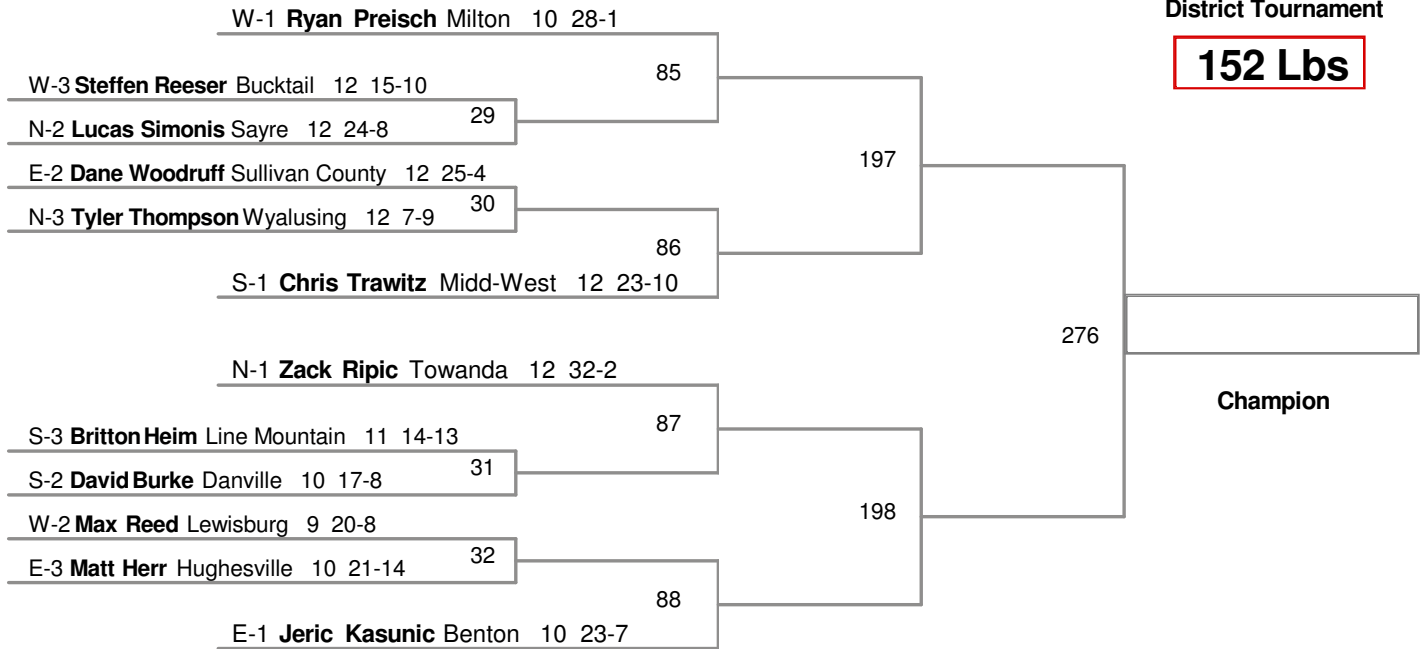

2012 D IV Class AA  
District Tournament

**106 Lbs**

**120 Lbs**

**126 Lbs**

**132 Lbs**

2012 D IV Class AA  
District Tournament

**138 Lbs**

**145 Lbs**

**152 Lbs**

2012 D IV Class AA  
District Tournament

**160 Lbs**

2012 D IV Class AA  
District Tournament

**170 Lbs**

**182 Lbs**

**195 Lbs**

2012 D IV Class AA  
District Tournament

**220 Lbs**

**285 Lbs**