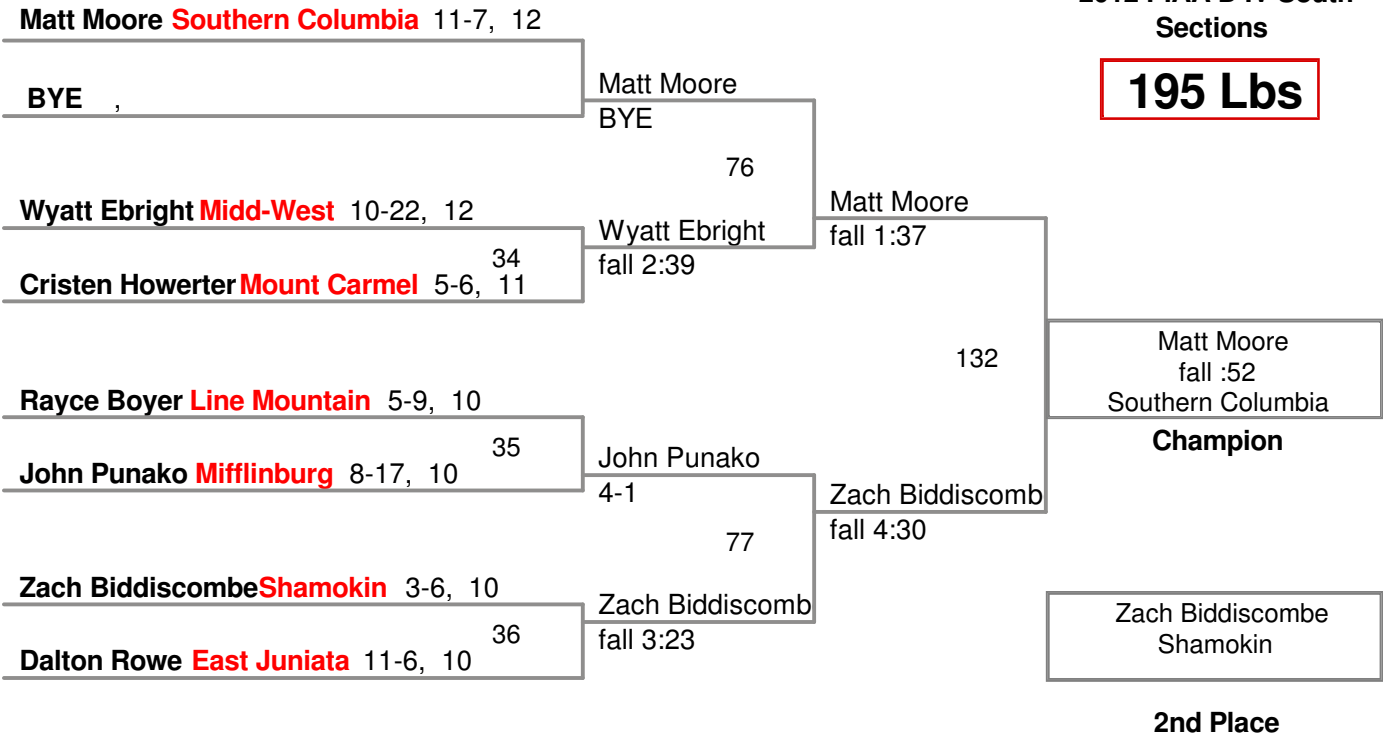

**2nd Place**

BYE  
bout 26 loser

BYE  
bout 27 loser

BYE  
bout loser

BYE  
bout loser

BYE  
BYE

Meyrick Lamb  
Mount Carmel

BYE  
BYE

Damon Gearhart  
Danville

Meyrick Lamb  
BYE

Damon Gearhart  
BYE

**3rd Place**

2012 PIAA D IV South  
Sections

**170 Lbs**

2012 PIAA D IV South  
Sections

**195 Lbs**