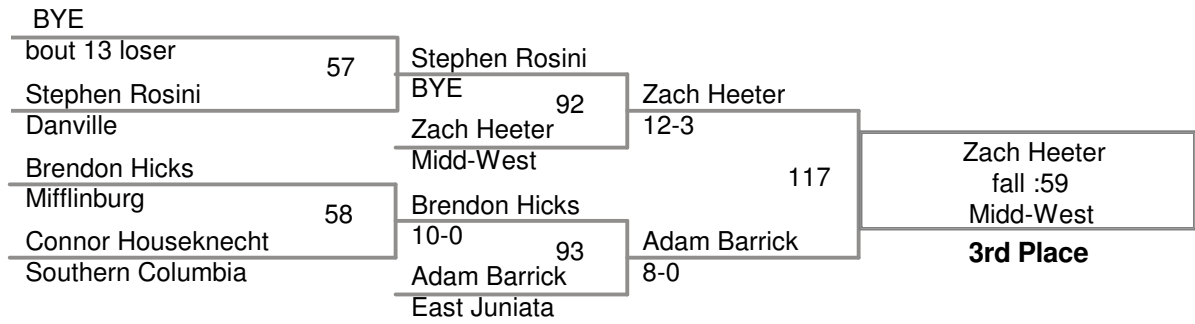

2012 PIAA D IV South
Sections

132 Lbs