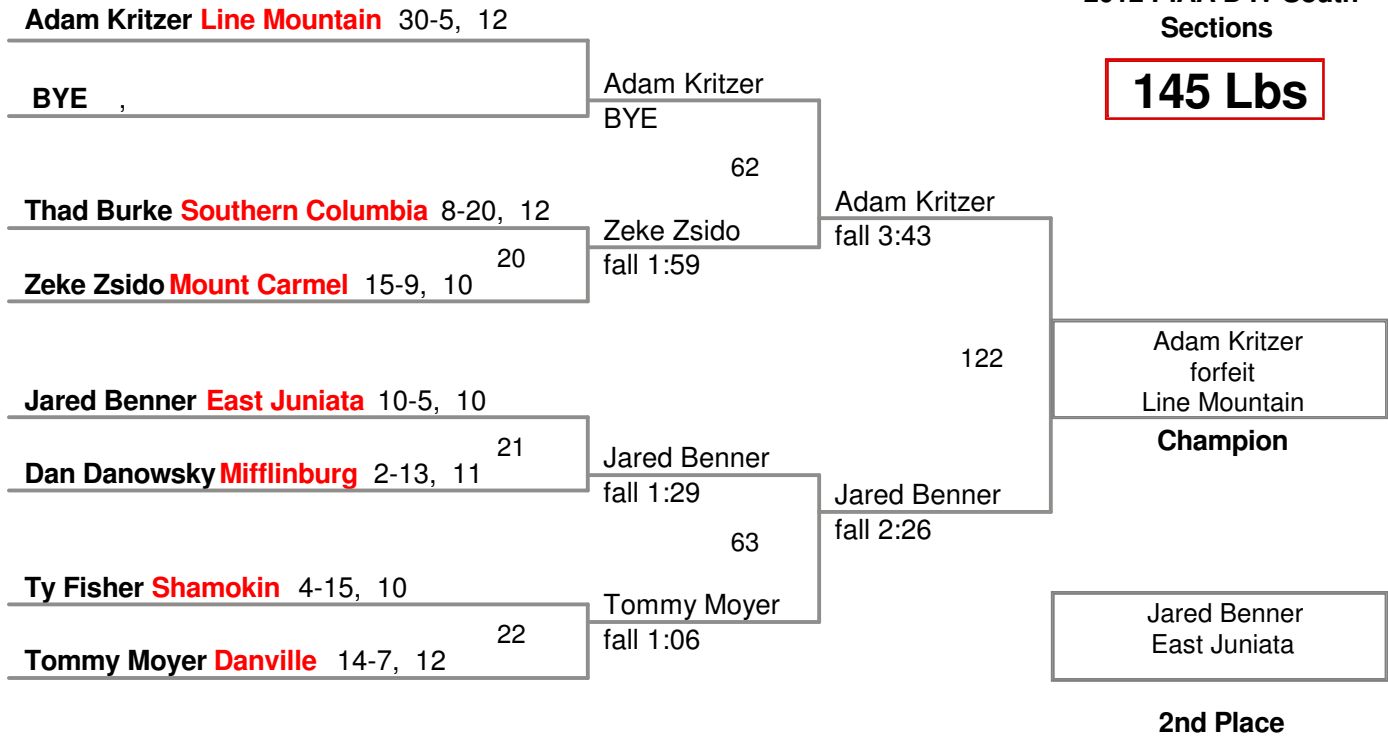

2012 PIAA D IV South
Sections

145 Lbs