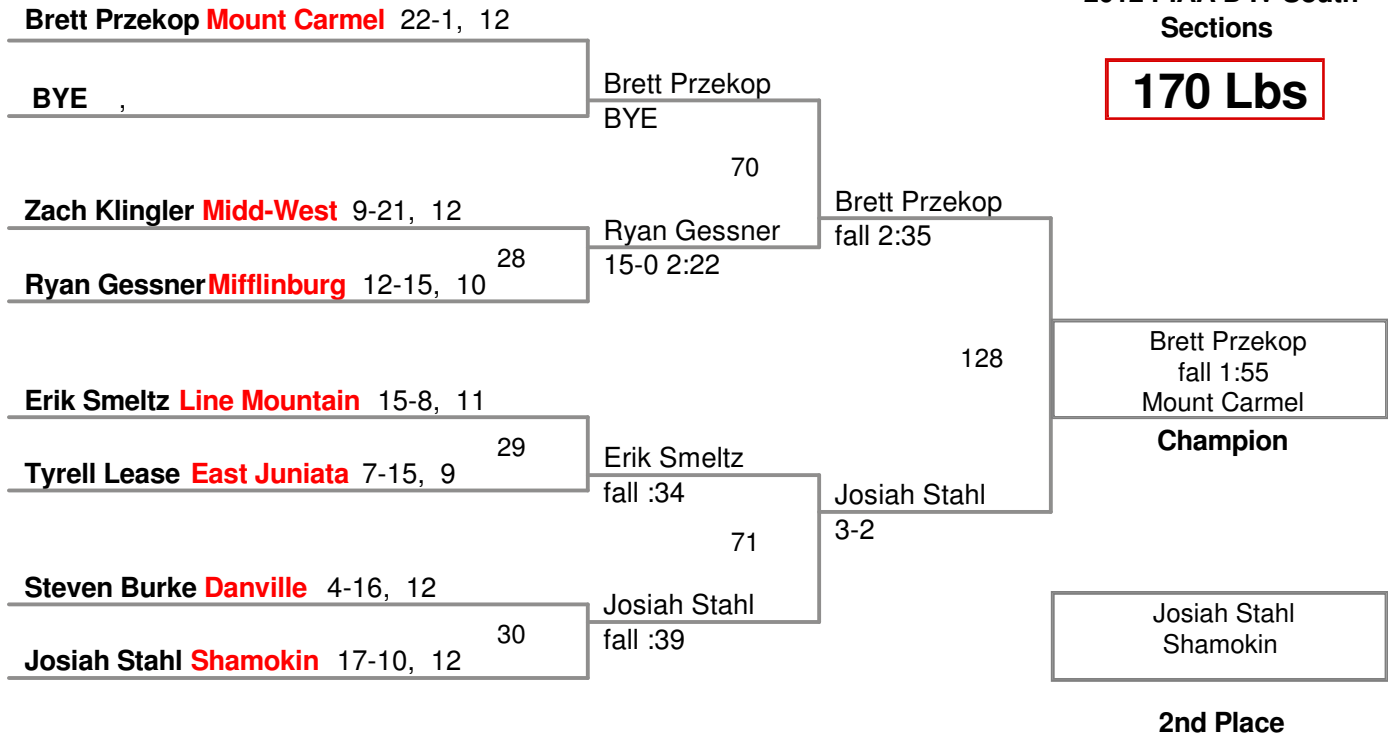

**2nd Place**

BYE  
bout 26 loser

BYE  
bout 27 loser

BYE  
bout loser

BYE  
bout loser

BYE  
BYE

Meyrick Lamb  
Mount Carmel

BYE  
BYE

Damon Gearhart  
Danville

Meyrick Lamb  
BYE

Damon Gearhart  
BYE

**3rd Place**

2012 PIAA D IV South  
Sections

**170 Lbs**

2012 PIAA D IV South  
Sections

**195 Lbs**