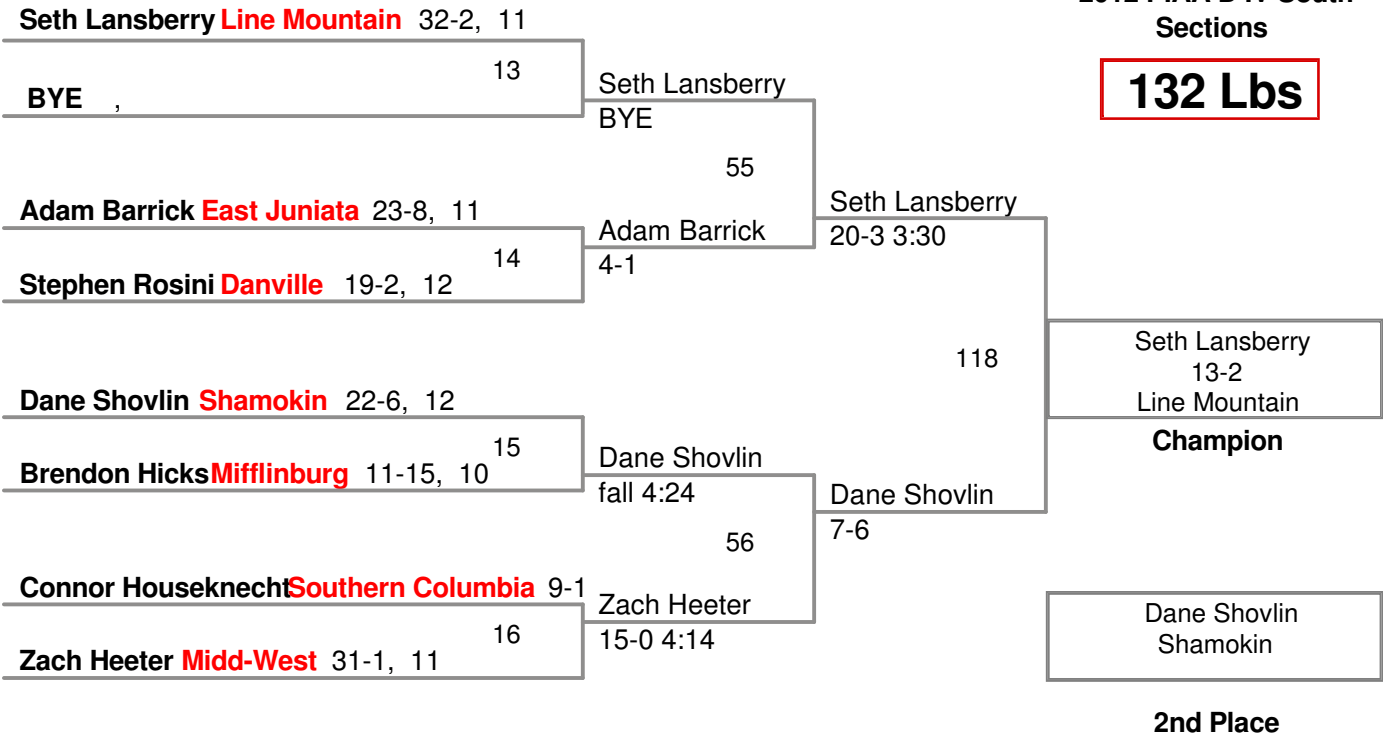

Brendin Pancher  
BYE

2012 PIAA D IV South  
Sections

**120 Lbs**

2012 PIAA D IV South  
Sections

**126 Lbs**

2012 PIAA D IV South  
Sections

**132 Lbs**

2012 PIAA D IV South  
Sections