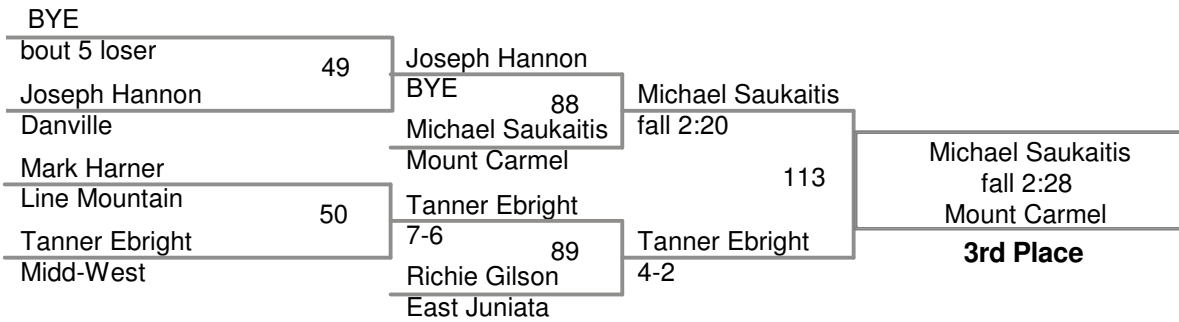

2012 PIAA D IV South
Sections

120 Lbs