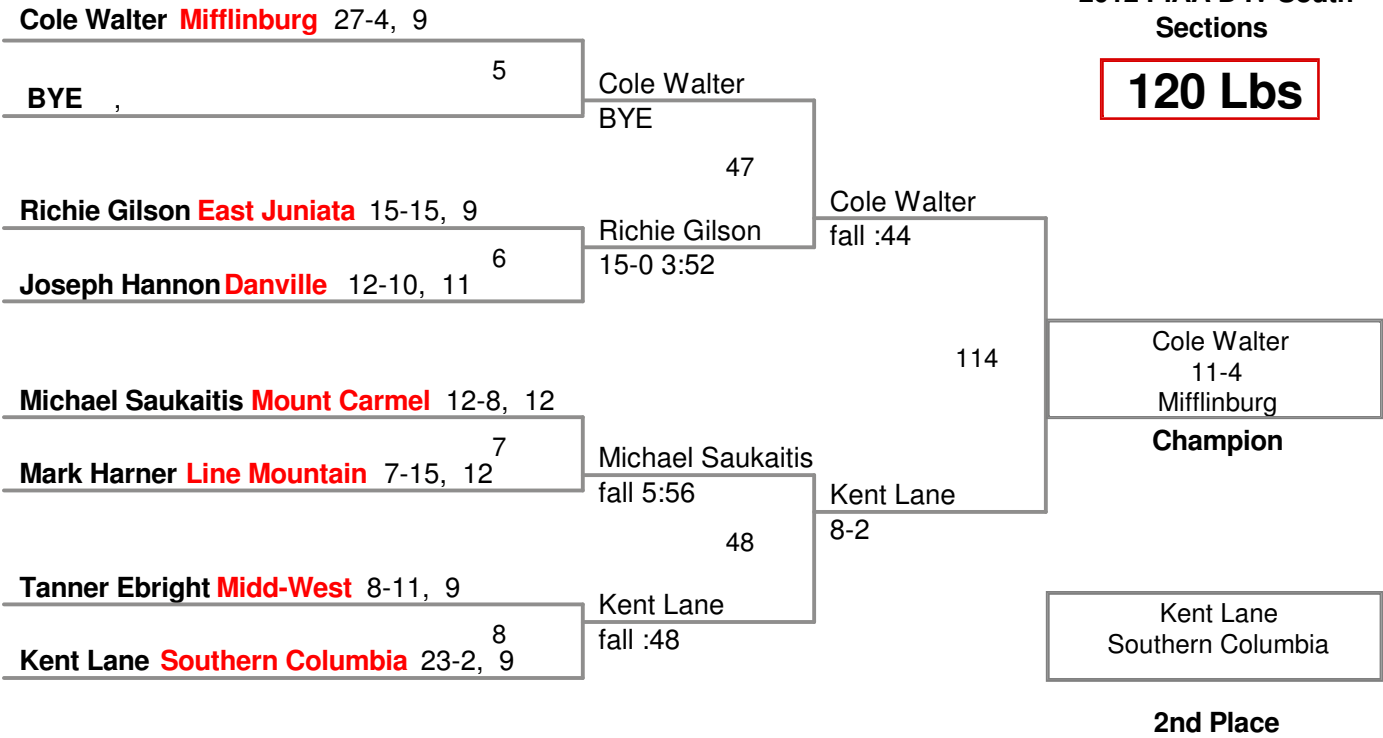

2012 PIAA D IV South
Sections

120 Lbs