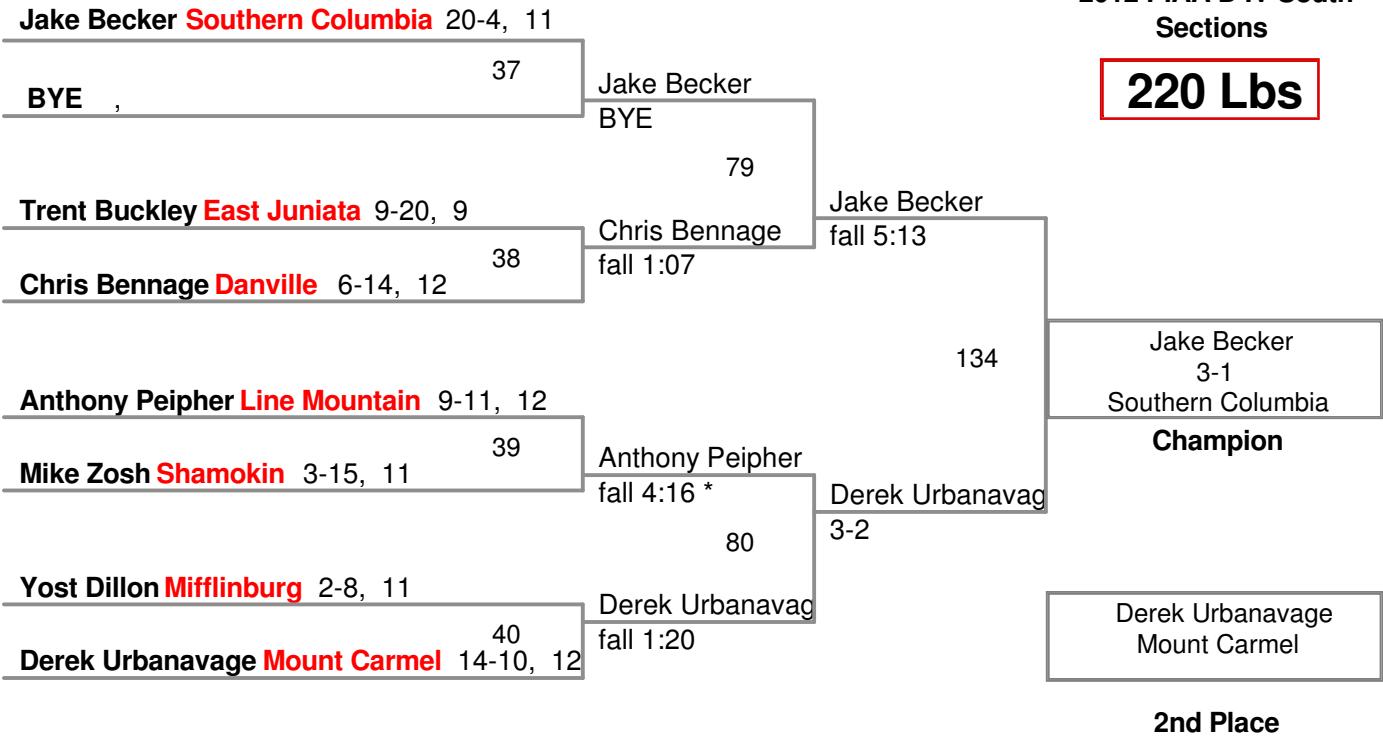

2012 PIAA D IV South
Sections

220 Lbs