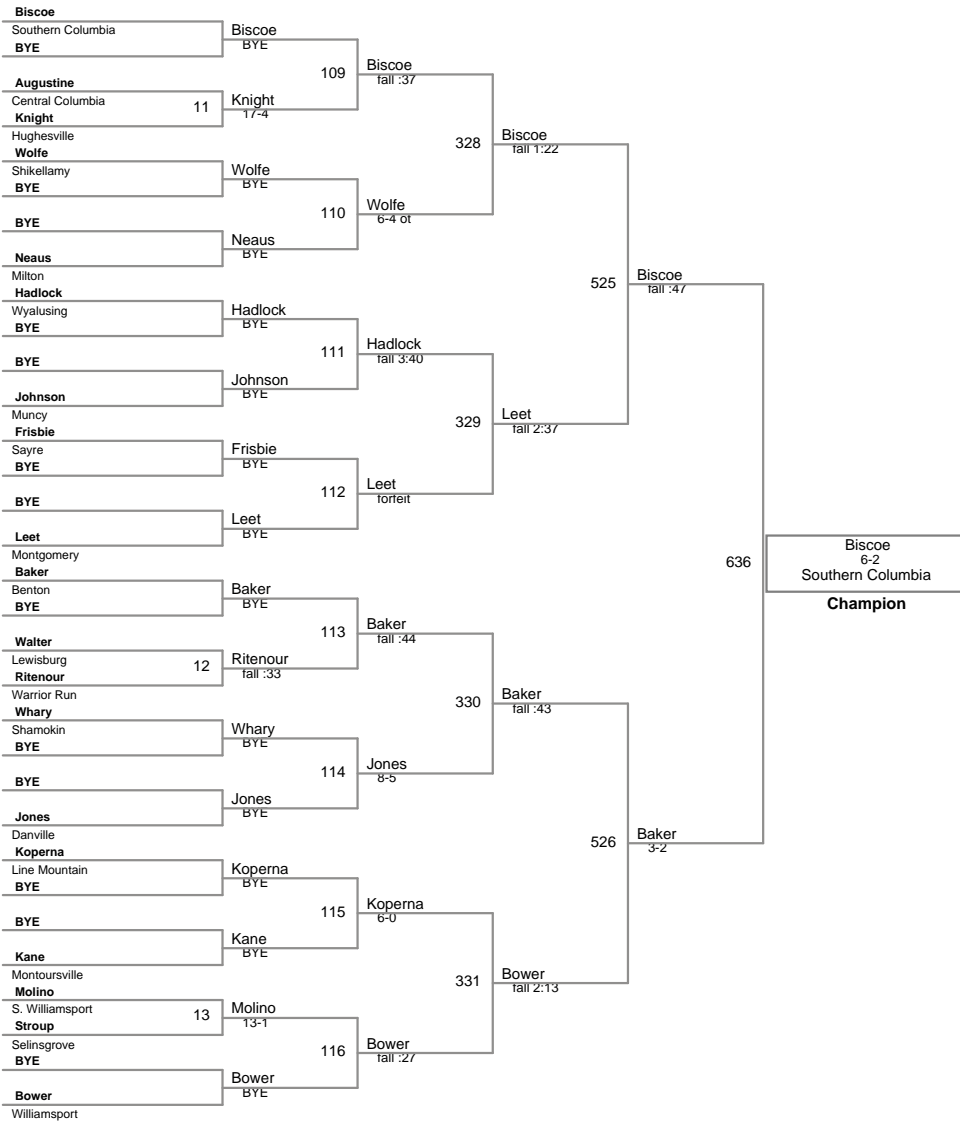

2017 Tournament of Champions
2017 Tournament Division

75 Lbs

90 Lbs

95 Lbs

100 Lbs

110 Lbs

115 Lbs

122 Lbs

130 Lbs

138 Lbs

145 Lbs

155 Lbs

185 Lbs

2017 Tournament of Champions
2017 Tournament Division

210 Lbs

2017 Tournament of Champic
2017 Tournament Division

250 Lbs