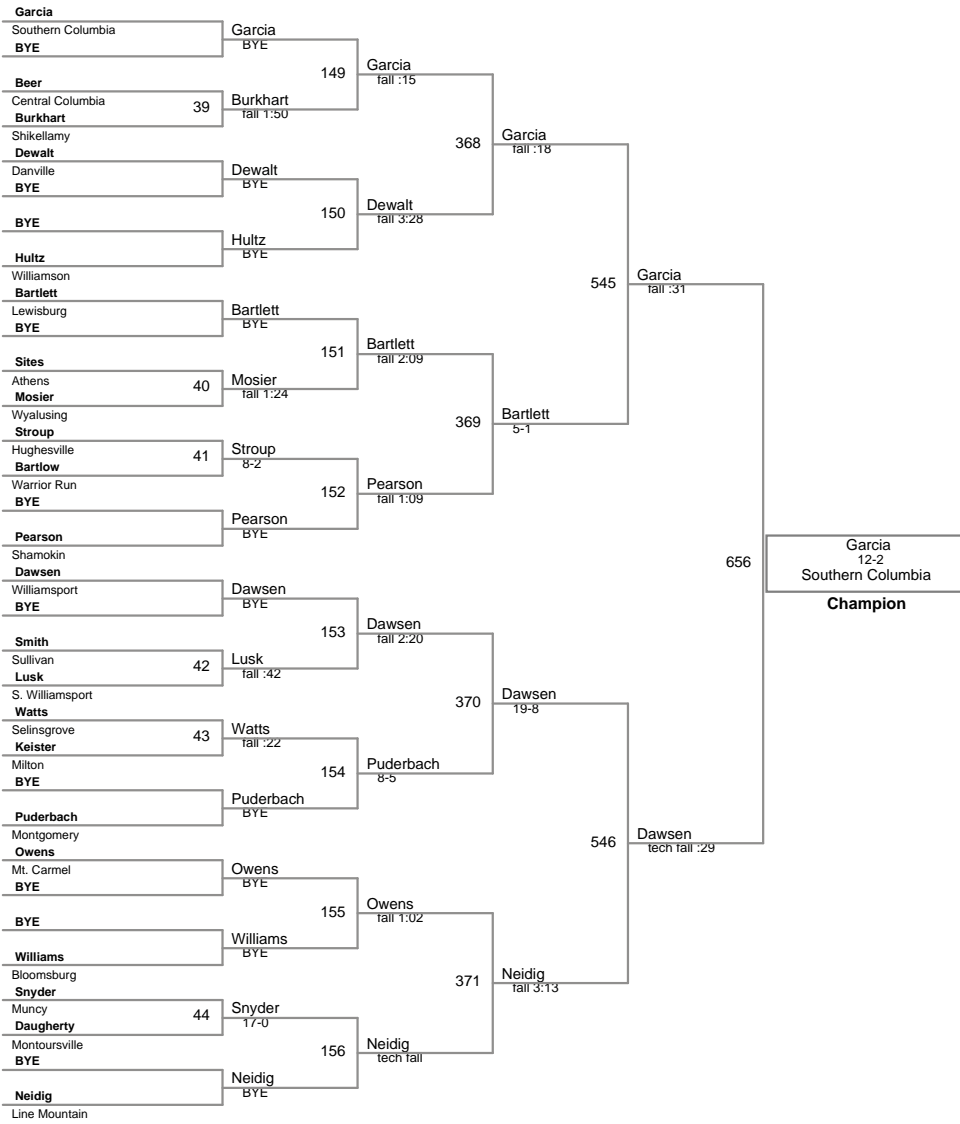

2017 Tournament of Champions
2017 Tournament Division

75 Lbs

90 Lbs

95 Lbs

100 Lbs

110 Lbs

115 Lbs

122 Lbs

130 Lbs

138 Lbs

145 Lbs

155 Lbs

185 Lbs

2017 Tournament of Champions
2017 Tournament Division

210 Lbs

2017 Tournament of Champic
2017 Tournament Division

250 Lbs