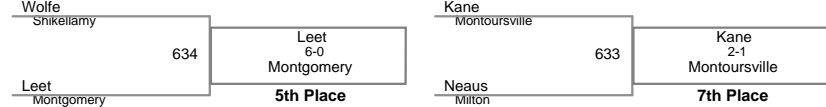

2017 Tournament of Champions
2017 Tournament Division

75 Lbs

90 Lbs

95 Lbs

100 Lbs

110 Lbs

115 Lbs

122 Lbs