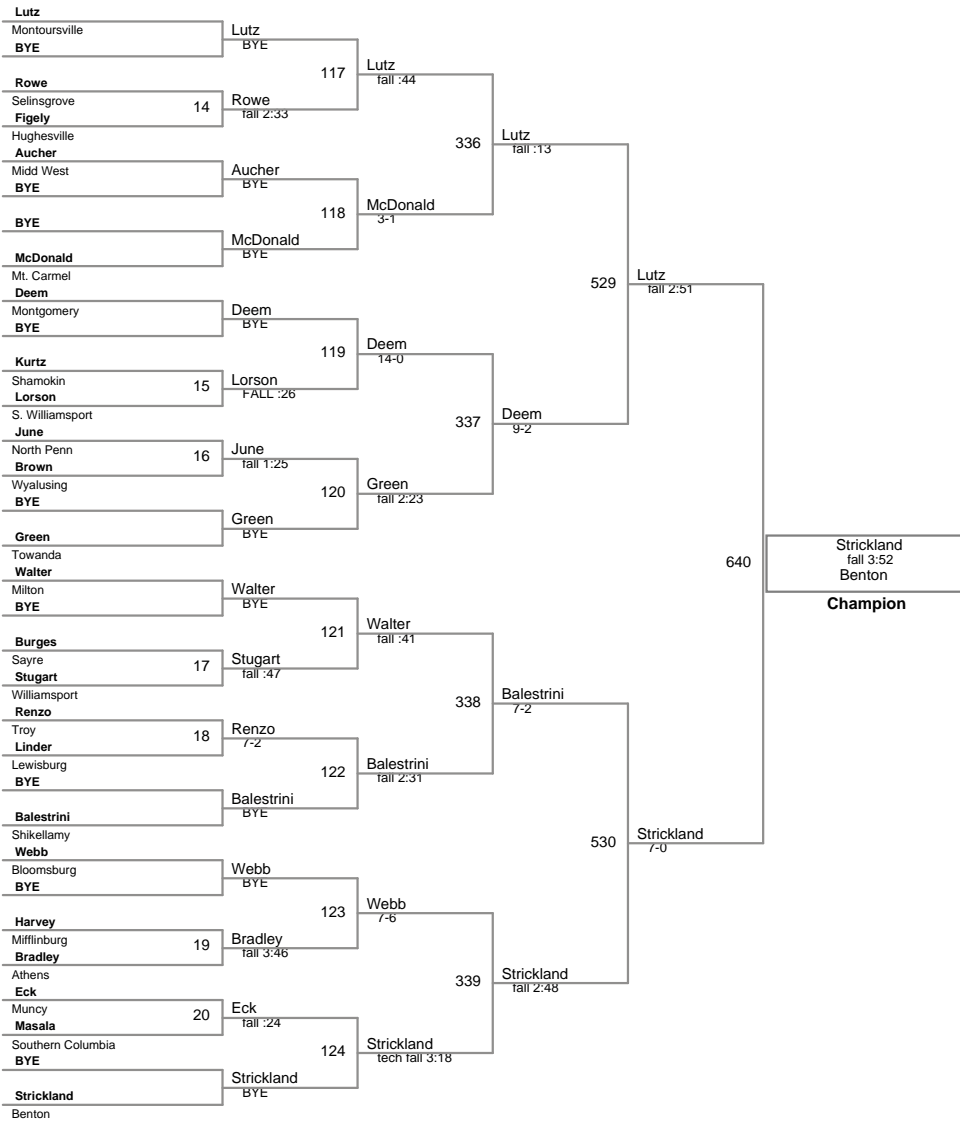

2017 Tournament of Champions
2017 Tournament Division

75 Lbs

90 Lbs

95 Lbs

100 Lbs

110 Lbs

115 Lbs

122 Lbs

130 Lbs

138 Lbs

145 Lbs

155 Lbs

185 Lbs

2017 Tournament of Champions
2017 Tournament Division

210 Lbs

2017 Tournament of Champic
2017 Tournament Division

250 Lbs