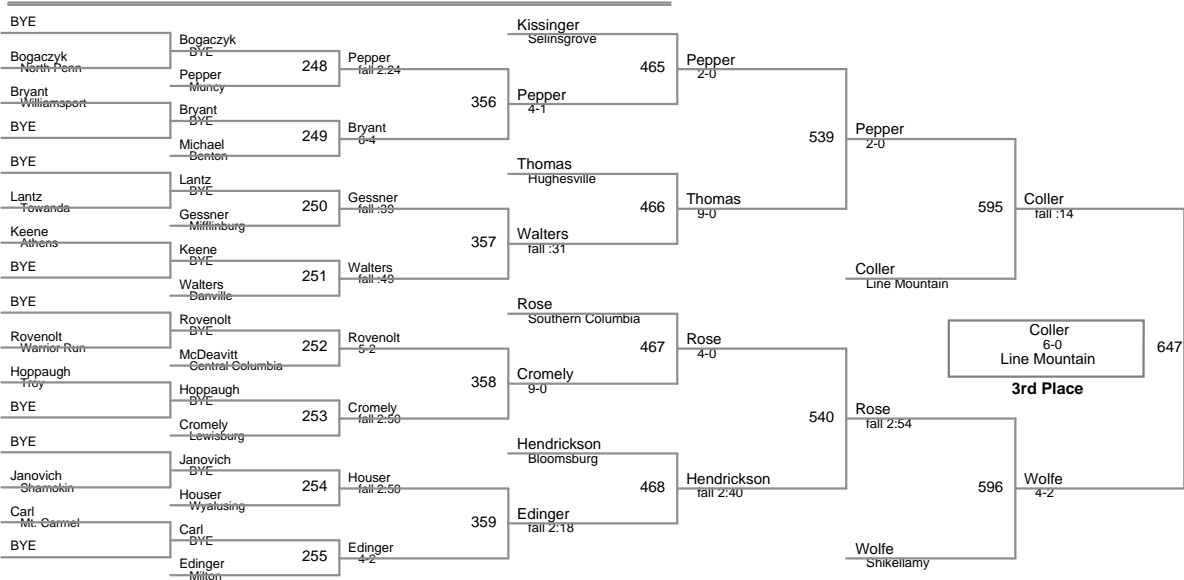

2017 Tournament of Champions
2017 Tournament Division

75 Lbs

90 Lbs

95 Lbs

100 Lbs

110 Lbs

115 Lbs

122 Lbs

130 Lbs

138 Lbs

145 Lbs

155 Lbs

185 Lbs

2017 Tournament of Champions
2017 Tournament Division

210 Lbs

2017 Tournament of Champic
2017 Tournament Division