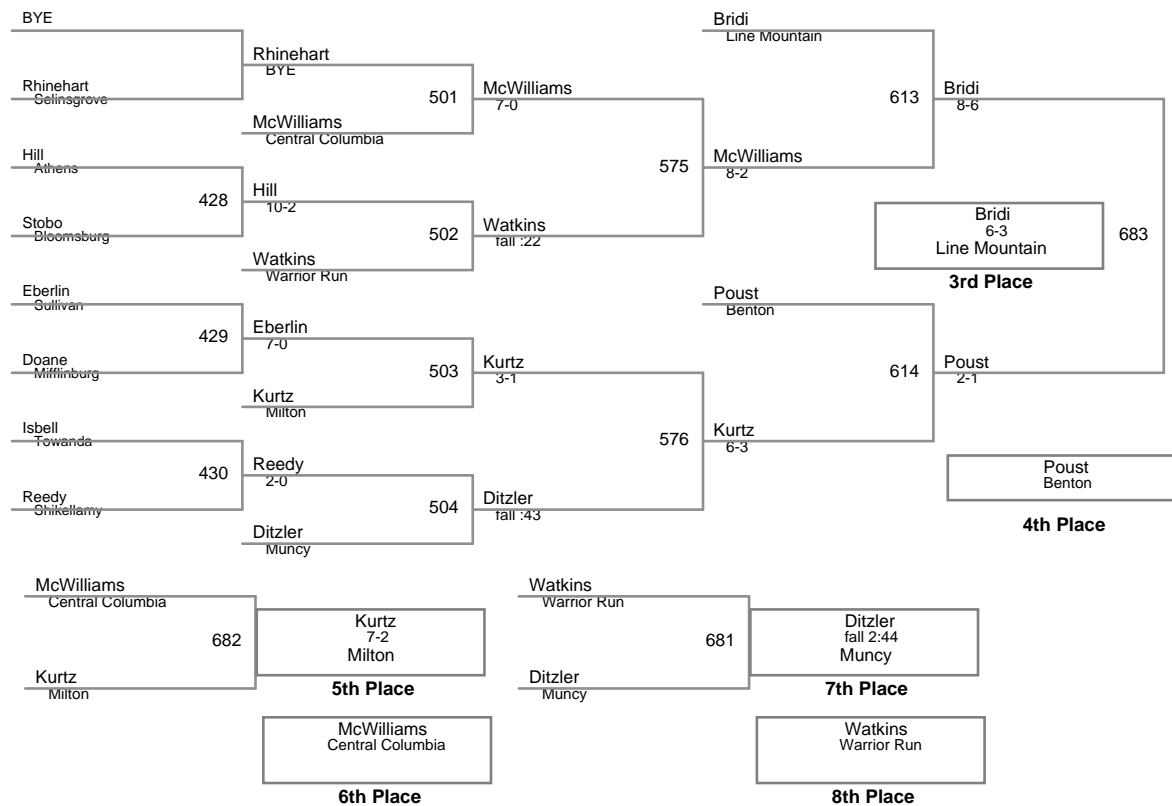

130 Lbs

138 Lbs

145 Lbs

155 Lbs

185 Lbs

2017 Tournament of Champions
2017 Tournament Division

210 Lbs

2017 Tournament of Champic
2017 Tournament Division