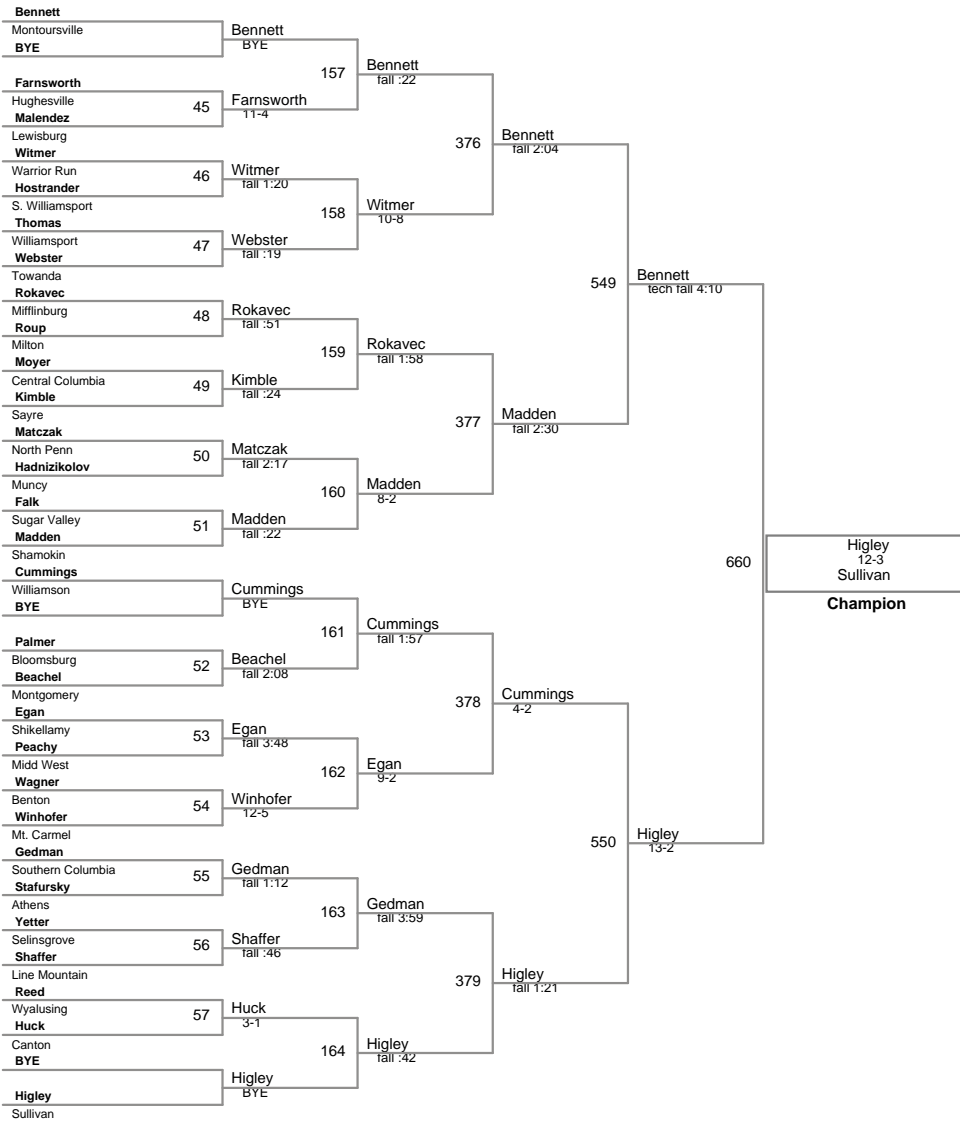

2017 Tournament of Champions
2017 Tournament Division

75 Lbs

90 Lbs

95 Lbs

100 Lbs

110 Lbs

115 Lbs

122 Lbs

130 Lbs

138 Lbs

145 Lbs

155 Lbs

185 Lbs

2017 Tournament of Champions
2017 Tournament Division

210 Lbs

2017 Tournament of Champic
2017 Tournament Division

250 Lbs