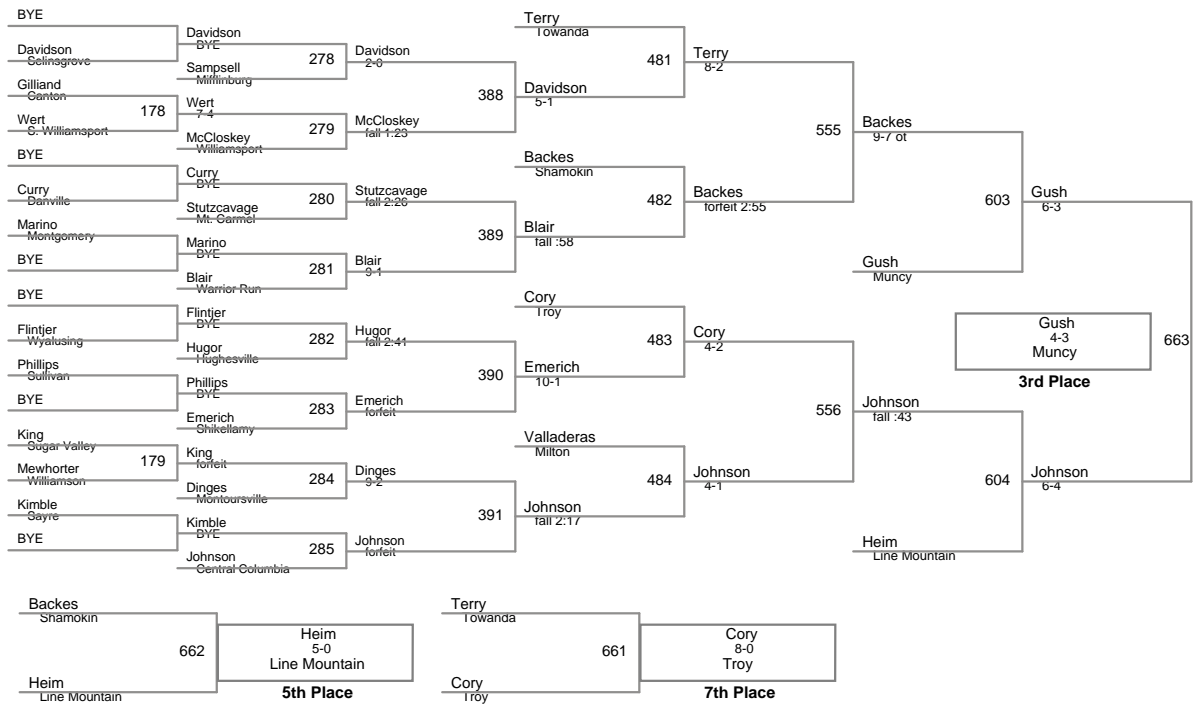

2017 Tournament of Champions
2017 Tournament Division

75 Lbs

90 Lbs

95 Lbs

100 Lbs

110 Lbs

115 Lbs

122 Lbs

130 Lbs

138 Lbs

145 Lbs

155 Lbs

185 Lbs

2017 Tournament of Champions
2017 Tournament Division

210 Lbs

2017 Tournament of Champic
2017 Tournament Division

250 Lbs