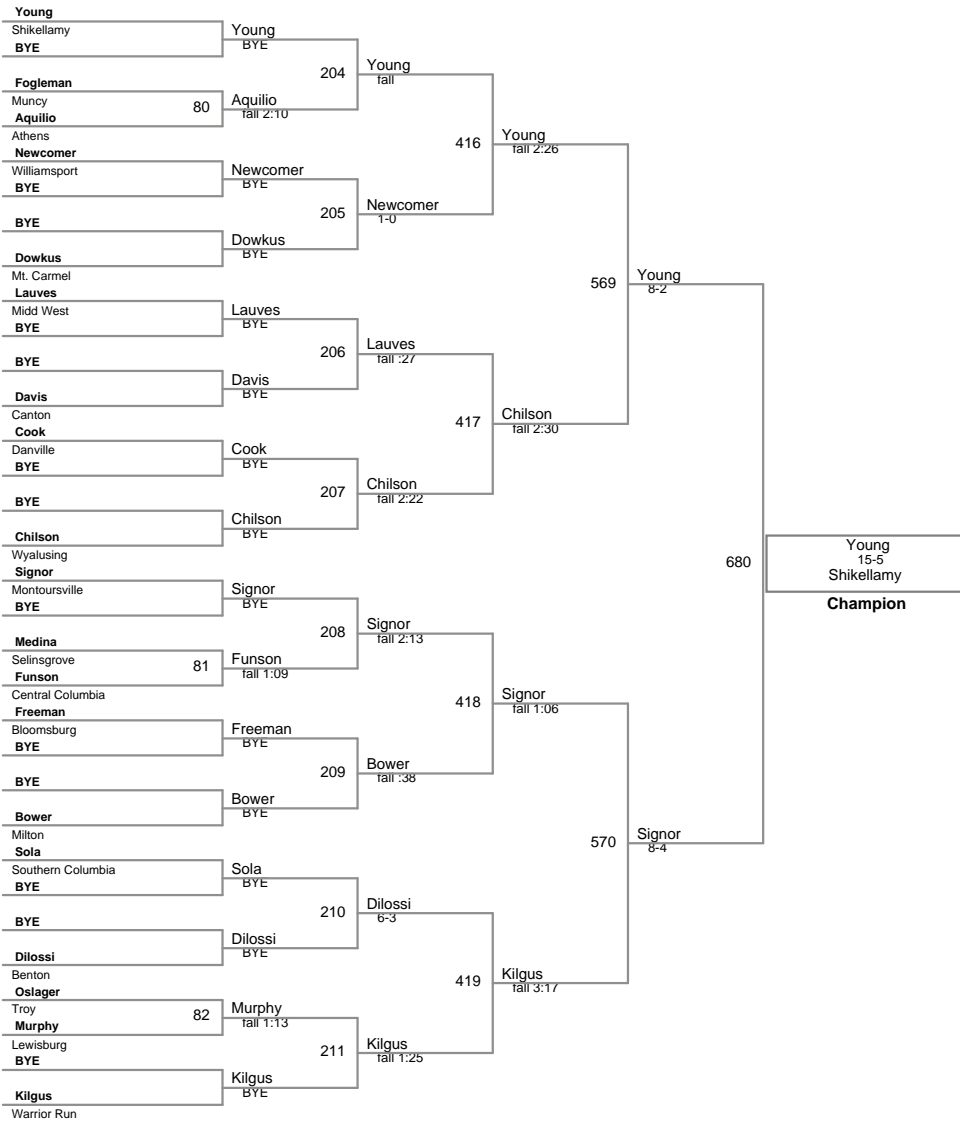

2017 Tournament of Champions
2017 Tournament Division

75 Lbs

90 Lbs

95 Lbs

100 Lbs

110 Lbs

115 Lbs

122 Lbs

130 Lbs

138 Lbs

145 Lbs

155 Lbs

185 Lbs

2017 Tournament of Champions
2017 Tournament Division

210 Lbs

2017 Tournament of Champic
2017 Tournament Division