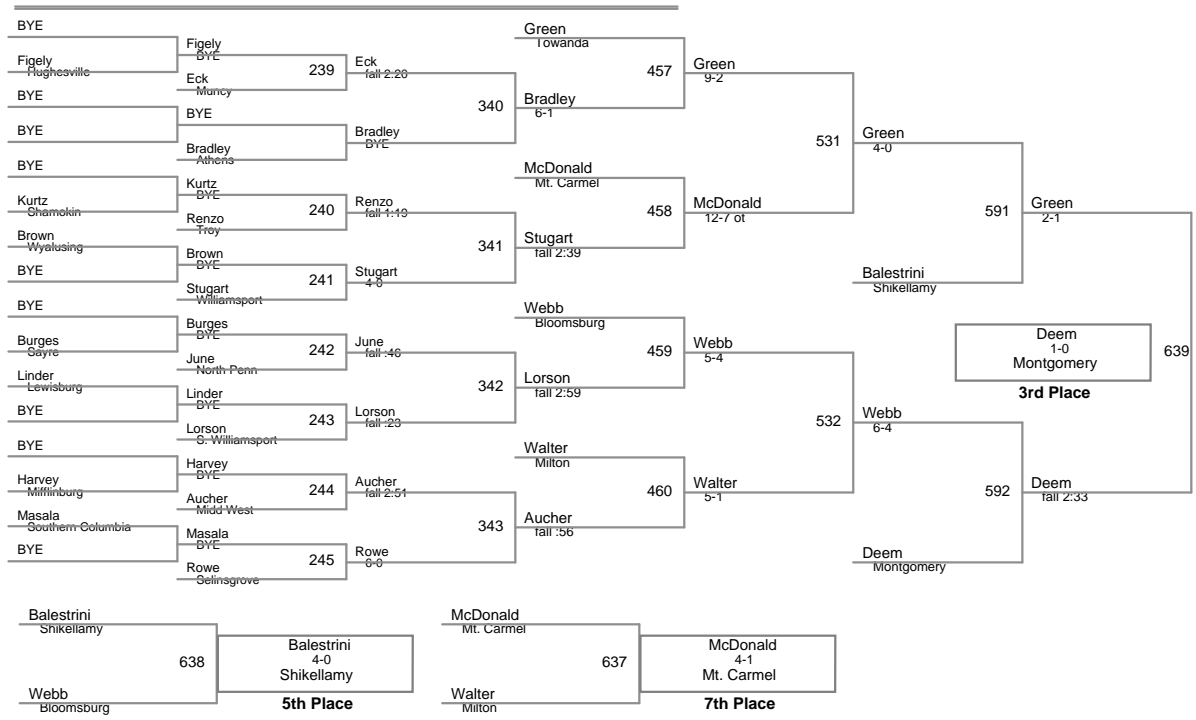

2017 Tournament of Champions
2017 Tournament Division

75 Lbs

90 Lbs

95 Lbs

100 Lbs

110 Lbs

115 Lbs

122 Lbs

130 Lbs

138 Lbs

145 Lbs

155 Lbs

185 Lbs

2017 Tournament of Champions
2017 Tournament Division

210 Lbs

2017 Tournament of Champic
2017 Tournament Division