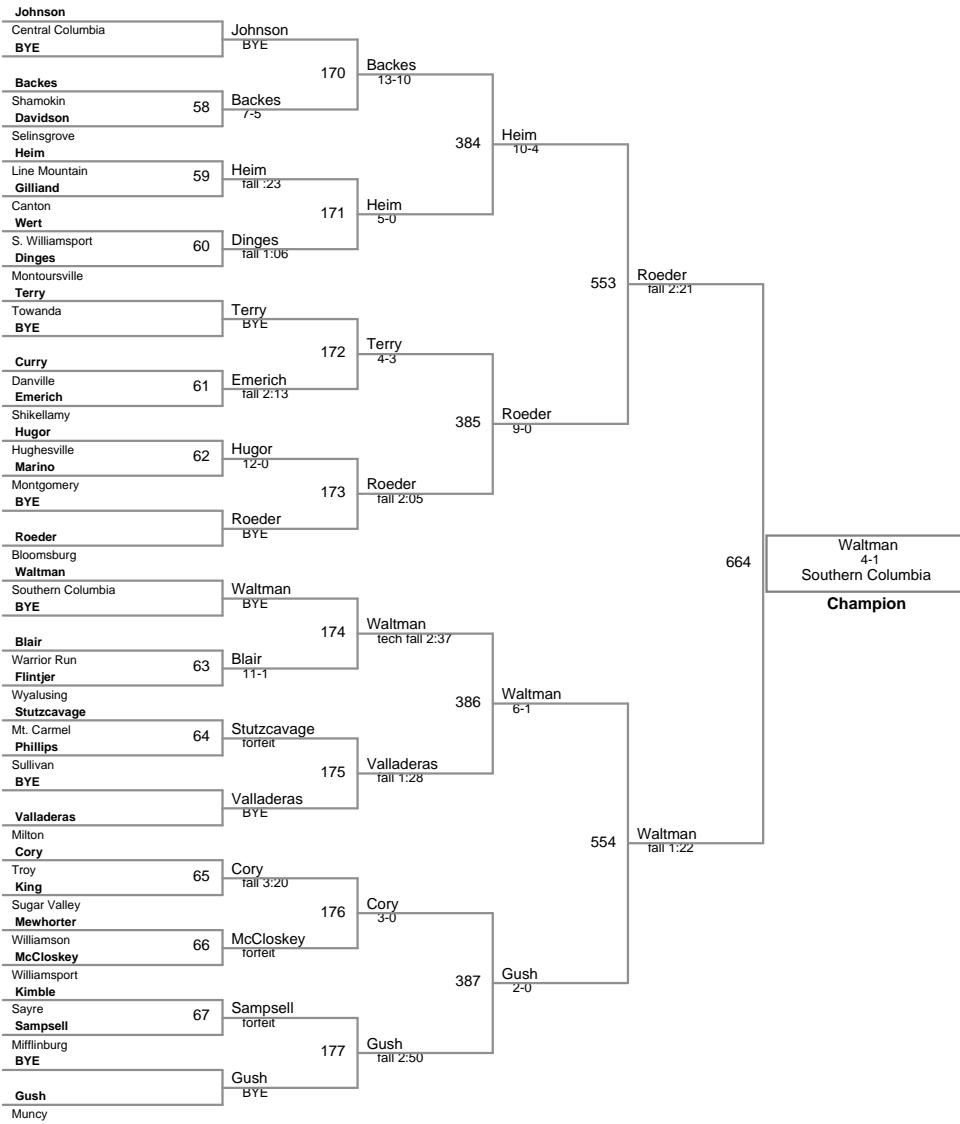

2017 Tournament of Champions
2017 Tournament Division

75 Lbs

90 Lbs

95 Lbs

100 Lbs

110 Lbs

115 Lbs

122 Lbs

130 Lbs

138 Lbs

145 Lbs

155 Lbs

185 Lbs

2017 Tournament of Champions
2017 Tournament Division

210 Lbs

2017 Tournament of Champic
2017 Tournament Division

250 Lbs