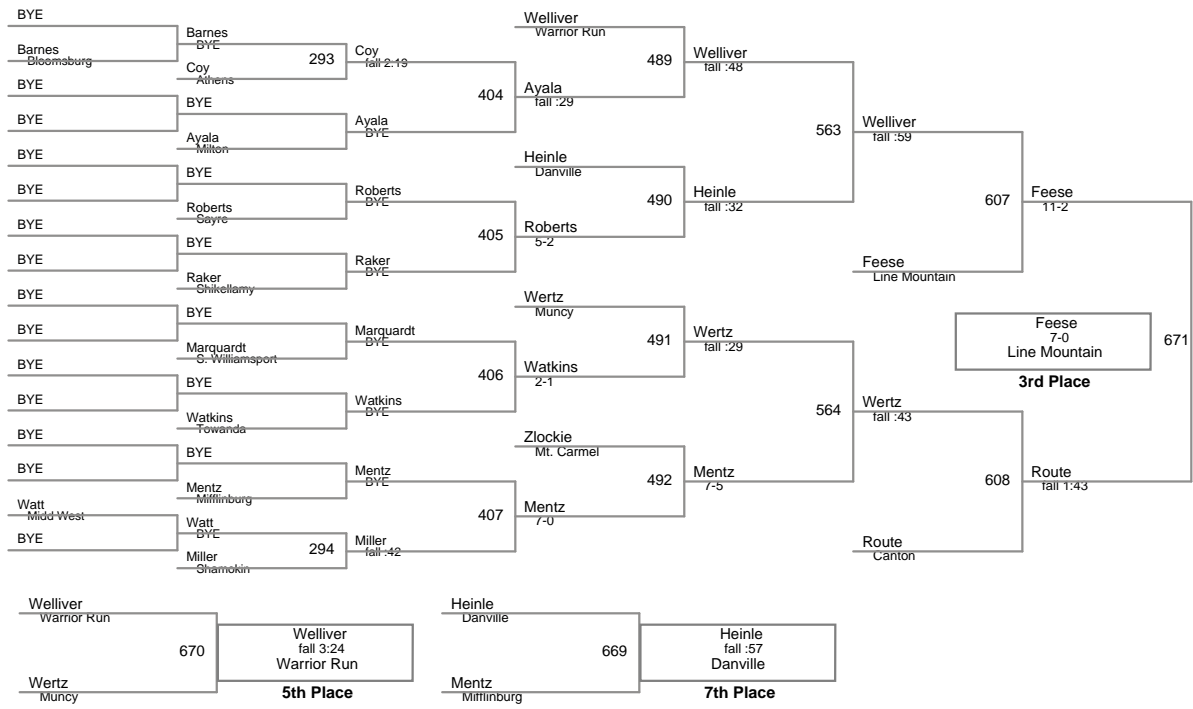

130 Lbs

138 Lbs

145 Lbs

155 Lbs

185 Lbs

2017 Tournament of Champions
2017 Tournament Division

210 Lbs

2017 Tournament of Champic
2017 Tournament Division