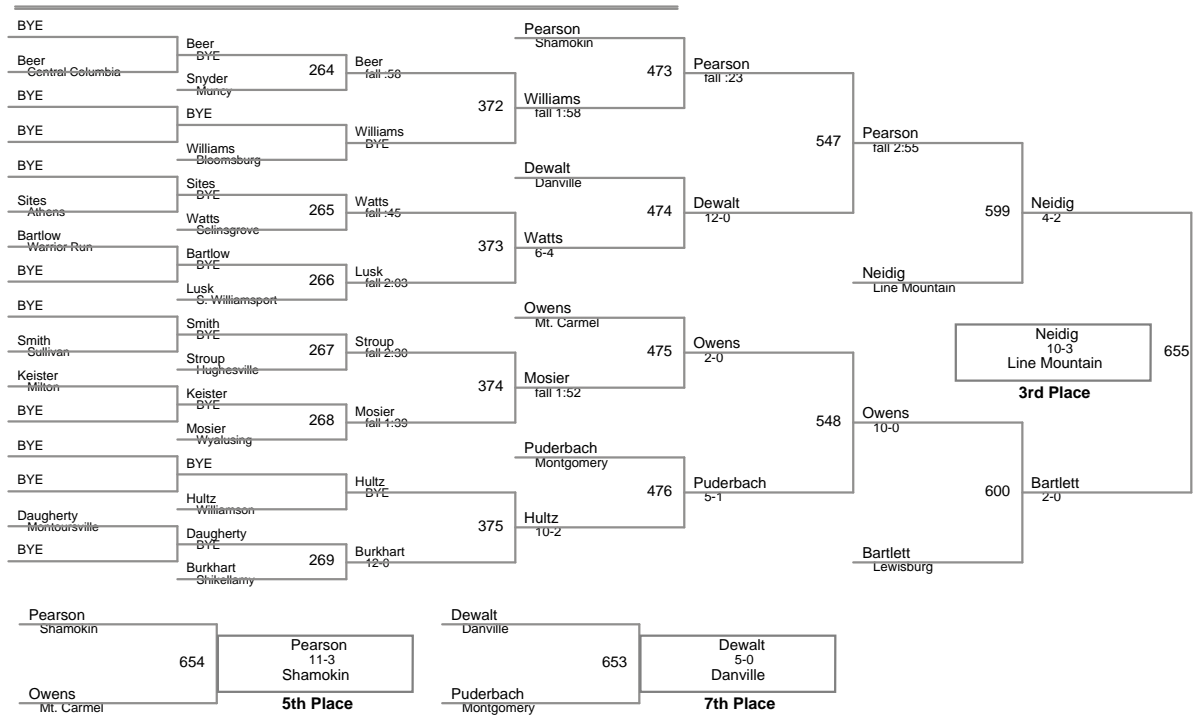

2017 Tournament of Champions
2017 Tournament Division

75 Lbs

90 Lbs

95 Lbs

100 Lbs

110 Lbs

115 Lbs

122 Lbs

130 Lbs

138 Lbs

145 Lbs

155 Lbs

185 Lbs

2017 Tournament of Champions
2017 Tournament Division

210 Lbs

2017 Tournament of Champic
2017 Tournament Division

250 Lbs