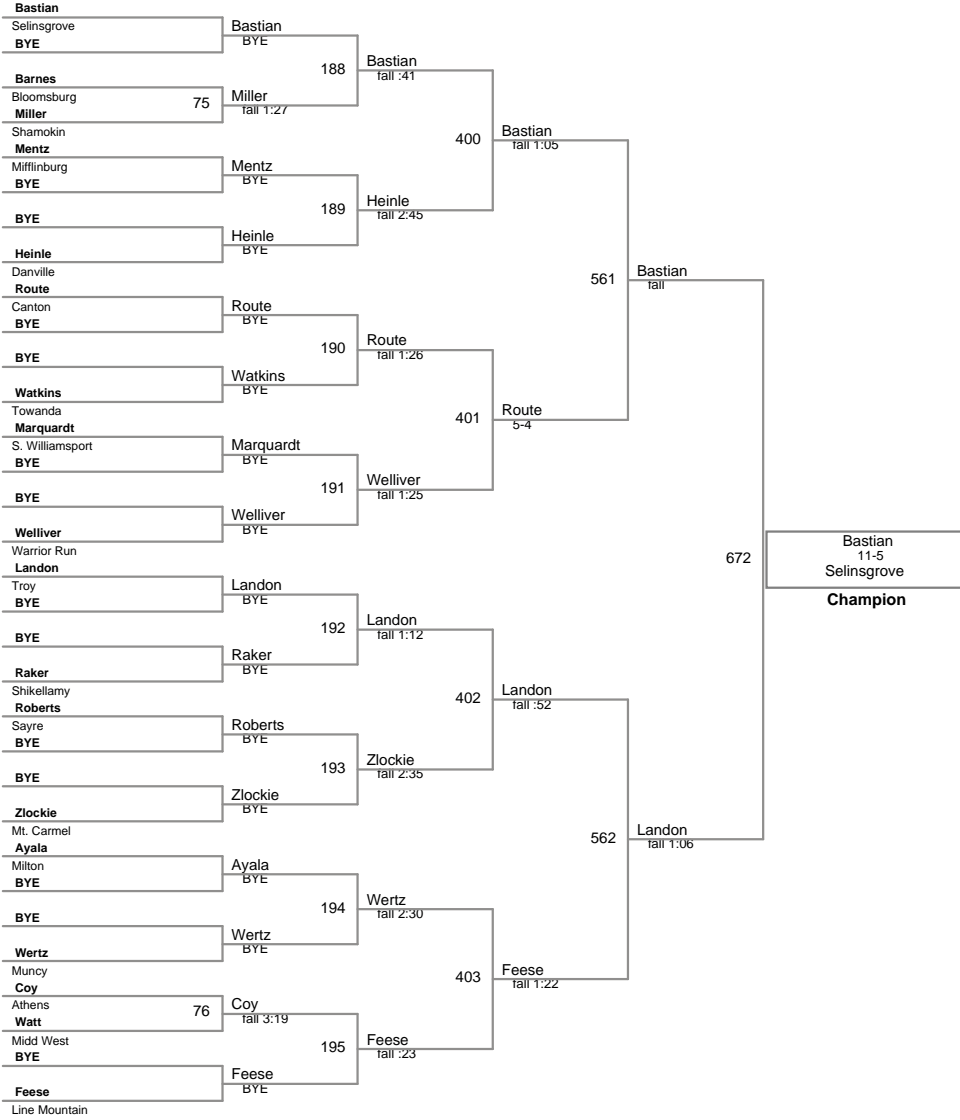

130 Lbs

138 Lbs

145 Lbs

155 Lbs

185 Lbs

2017 Tournament of Champions
2017 Tournament Division

210 Lbs

2017 Tournament of Champic
2017 Tournament Division