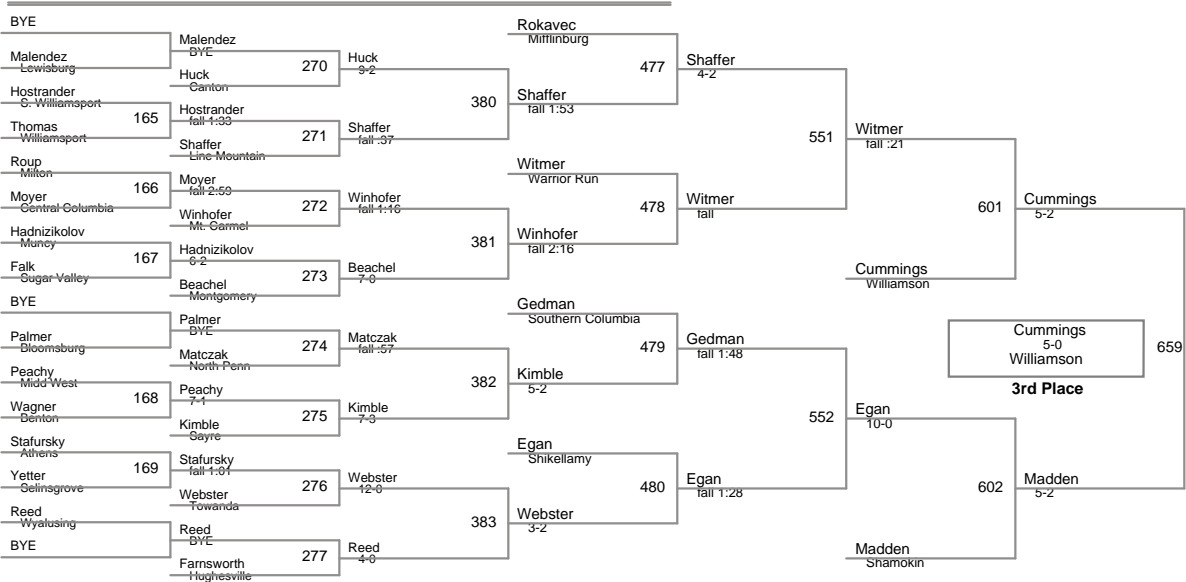

2017 Tournament of Champions
2017 Tournament Division

75 Lbs

90 Lbs

95 Lbs

100 Lbs

110 Lbs

115 Lbs

122 Lbs

130 Lbs

138 Lbs

145 Lbs

155 Lbs

185 Lbs

2017 Tournament of Champions
2017 Tournament Division

210 Lbs

2017 Tournament of Champic
2017 Tournament Division