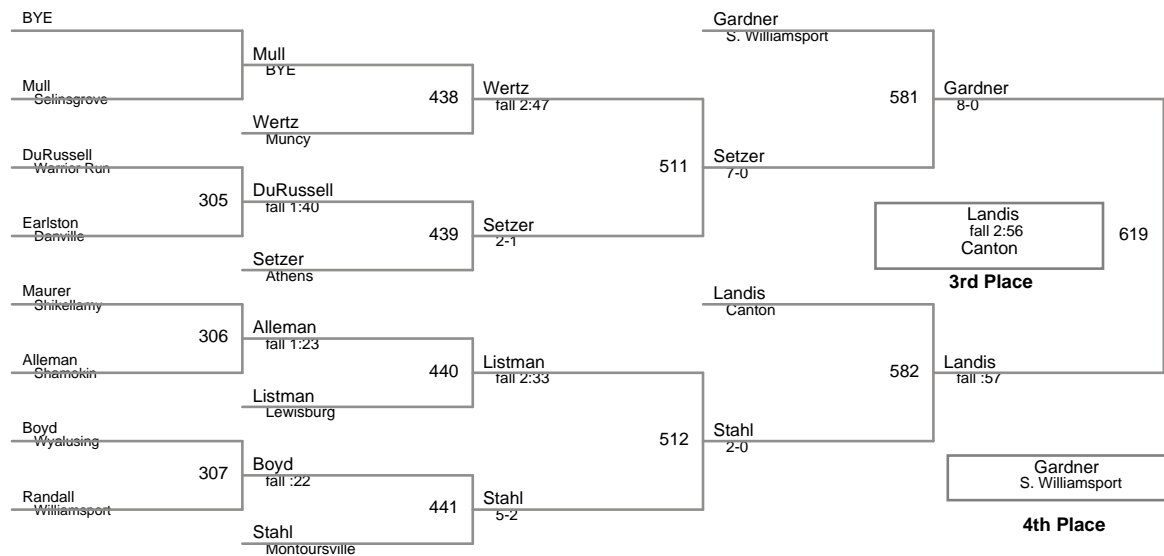

2017 Tournament of Champions
2017 Tournament Division

75 Lbs

90 Lbs

95 Lbs

100 Lbs

110 Lbs

115 Lbs

122 Lbs

130 Lbs

138 Lbs

145 Lbs

155 Lbs

185 Lbs

2017 Tournament of Champions
2017 Tournament Division

210 Lbs

2017 Tournament of Champic
2017 Tournament Division