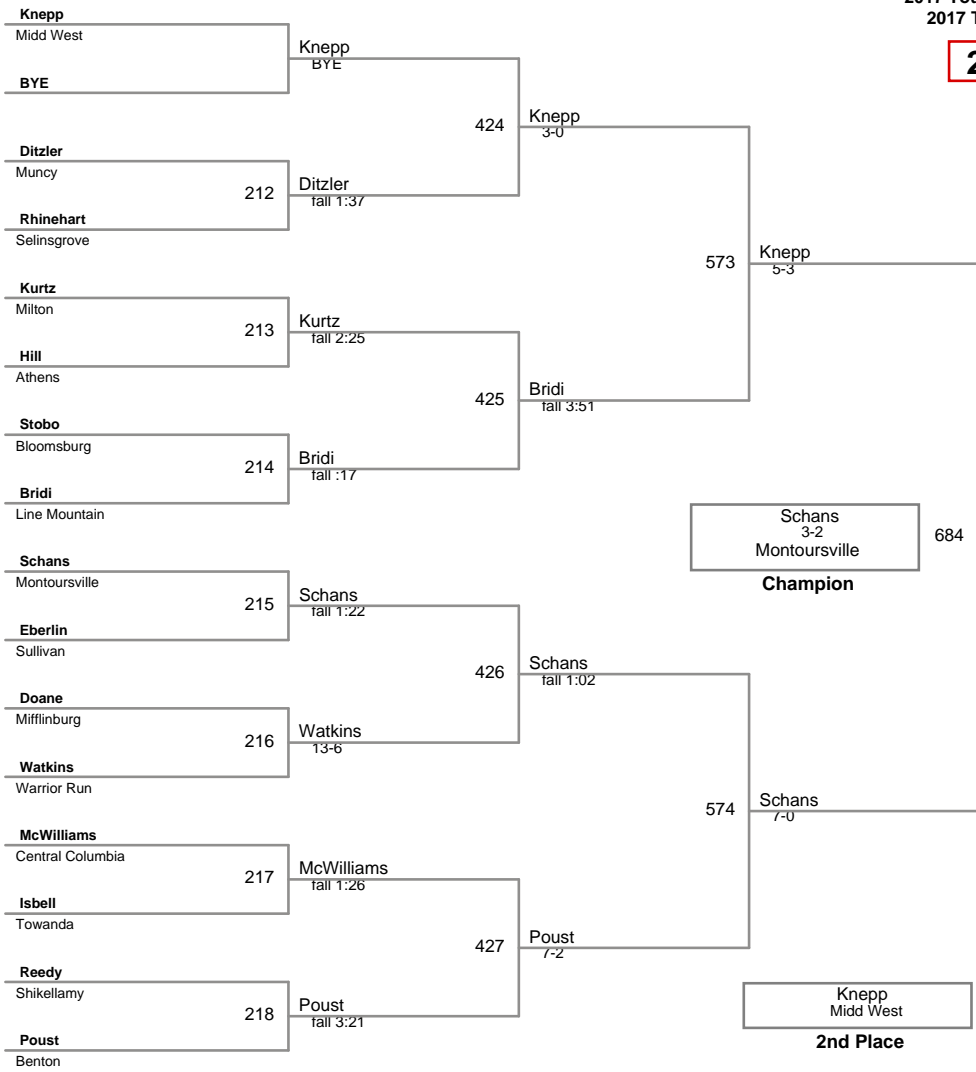

130 Lbs

138 Lbs

145 Lbs

155 Lbs

185 Lbs

2017 Tournament of Champions
2017 Tournament Division

210 Lbs

2017 Tournament of Champic
2017 Tournament Division