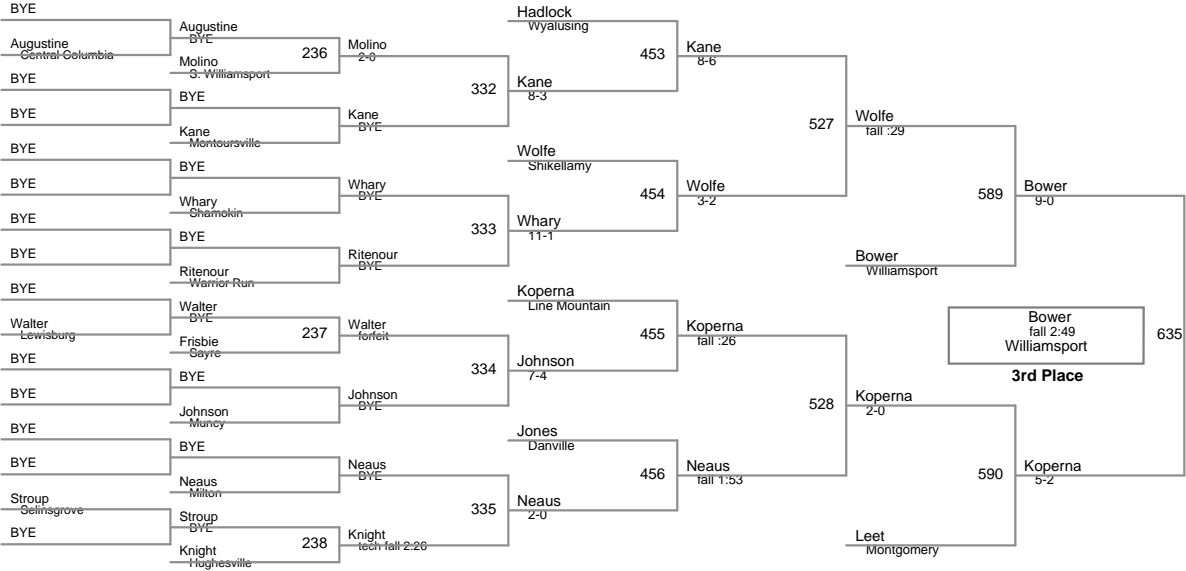

2017 Tournament of Champions
2017 Tournament Division

75 Lbs

90 Lbs

95 Lbs

100 Lbs

110 Lbs

115 Lbs

122 Lbs

130 Lbs

138 Lbs

145 Lbs

155 Lbs

185 Lbs

2017 Tournament of Champions
2017 Tournament Division

210 Lbs

2017 Tournament of Champic
2017 Tournament Division