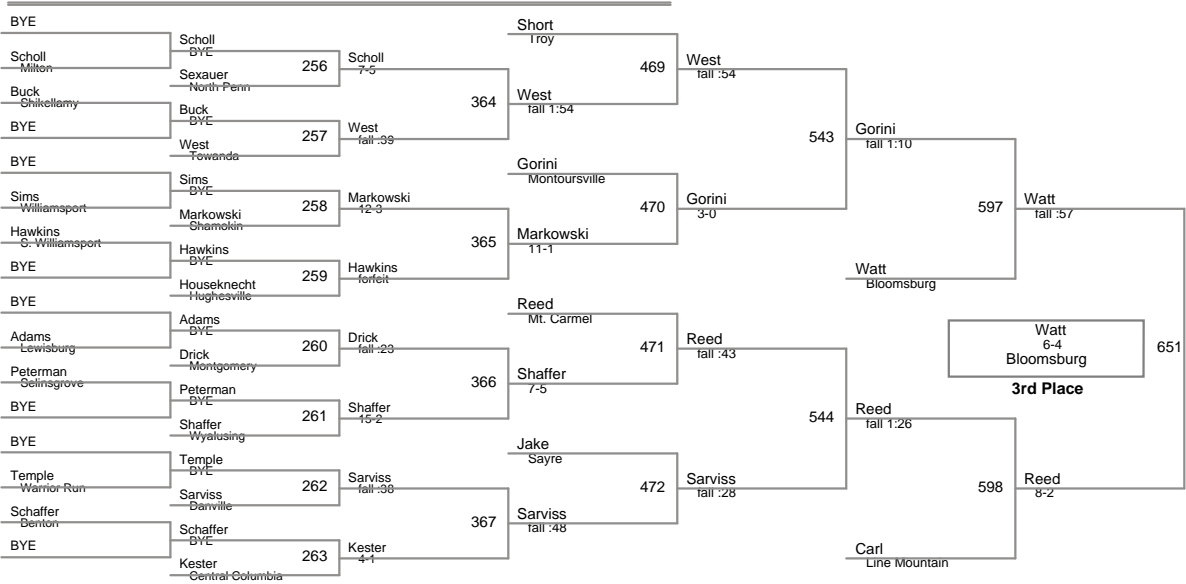

2017 Tournament of Champions
2017 Tournament Division

75 Lbs

90 Lbs

95 Lbs

100 Lbs

110 Lbs

115 Lbs

122 Lbs

130 Lbs

138 Lbs

145 Lbs

155 Lbs

185 Lbs

2017 Tournament of Champions
2017 Tournament Division

210 Lbs

2017 Tournament of Champic
2017 Tournament Division

250 Lbs