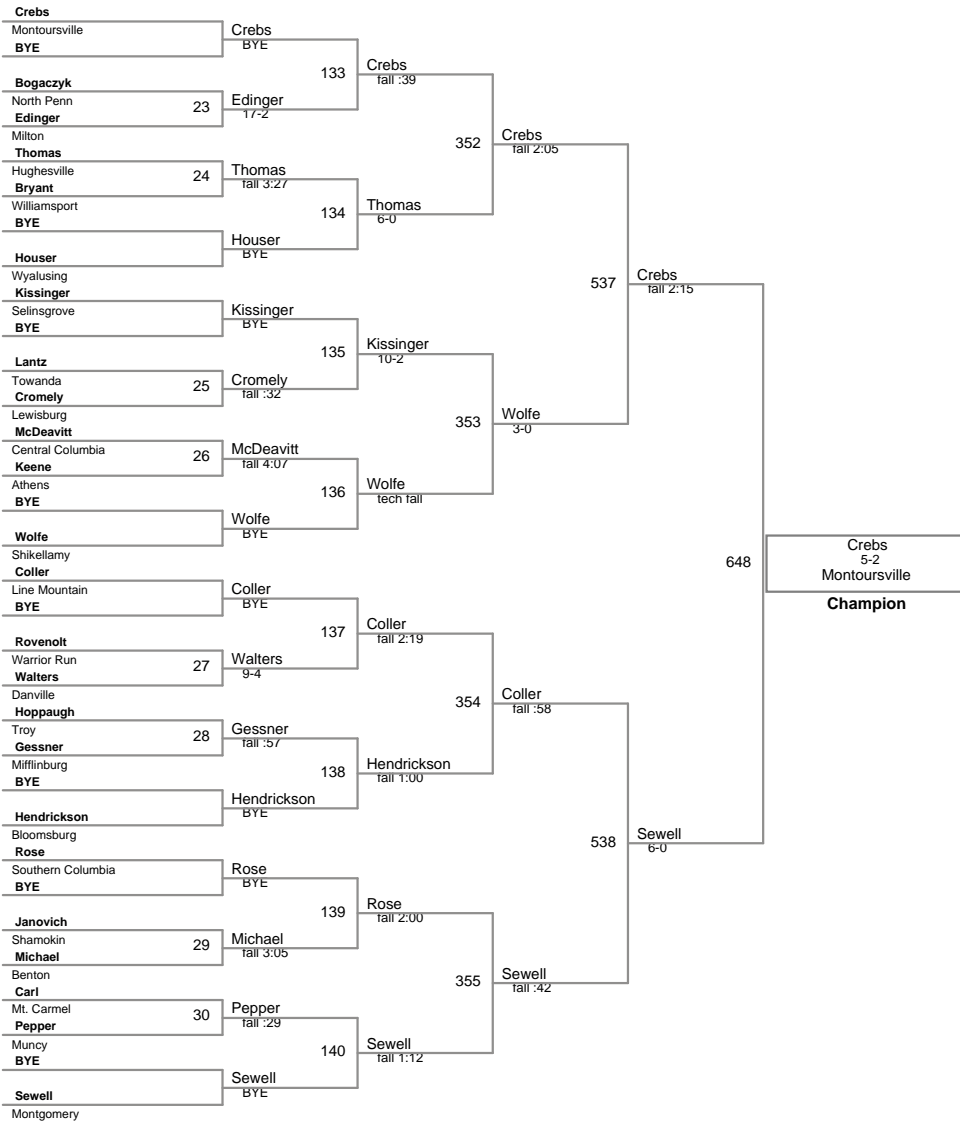

2017 Tournament of Champions
2017 Tournament Division

75 Lbs

90 Lbs

95 Lbs

100 Lbs

110 Lbs

115 Lbs

122 Lbs

130 Lbs

138 Lbs

145 Lbs

155 Lbs

185 Lbs

2017 Tournament of Champions
2017 Tournament Division

210 Lbs

2017 Tournament of Champic
2017 Tournament Division

250 Lbs