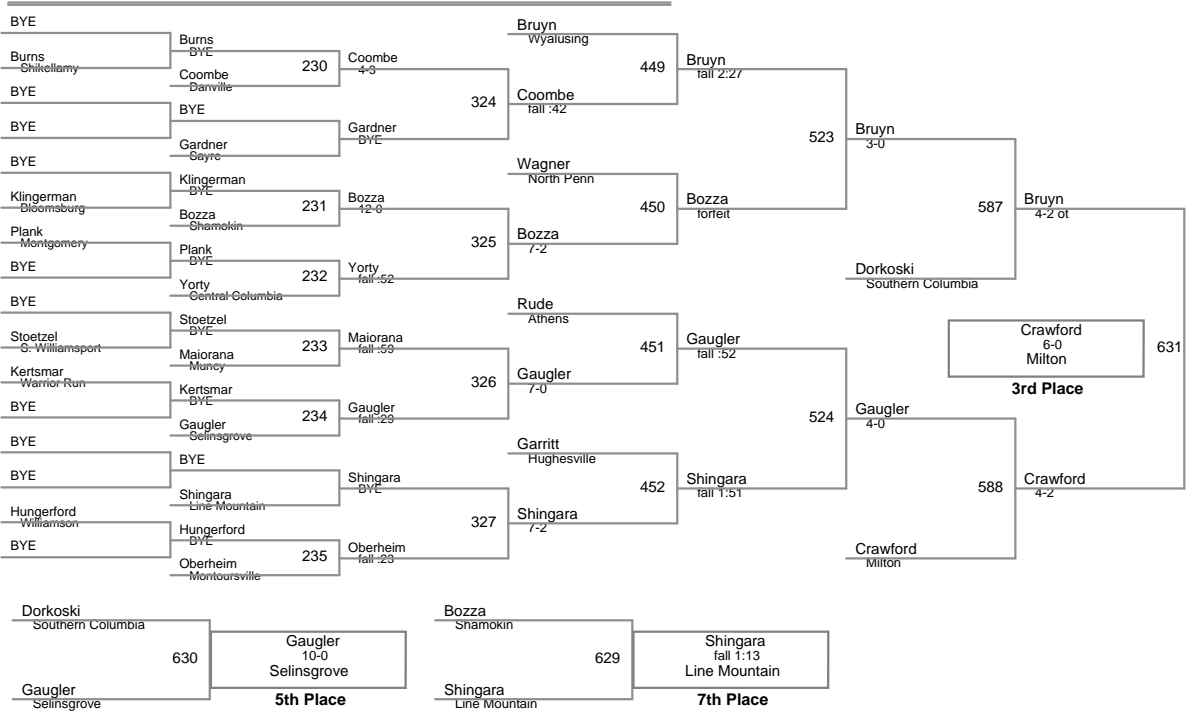

2017 Tournament of Champions
2017 Tournament Division

75 Lbs

90 Lbs

95 Lbs

100 Lbs

110 Lbs

115 Lbs

122 Lbs

130 Lbs

138 Lbs

145 Lbs

155 Lbs

185 Lbs

2017 Tournament of Champions
2017 Tournament Division

210 Lbs

2017 Tournament of Champic
2017 Tournament Division

250 Lbs