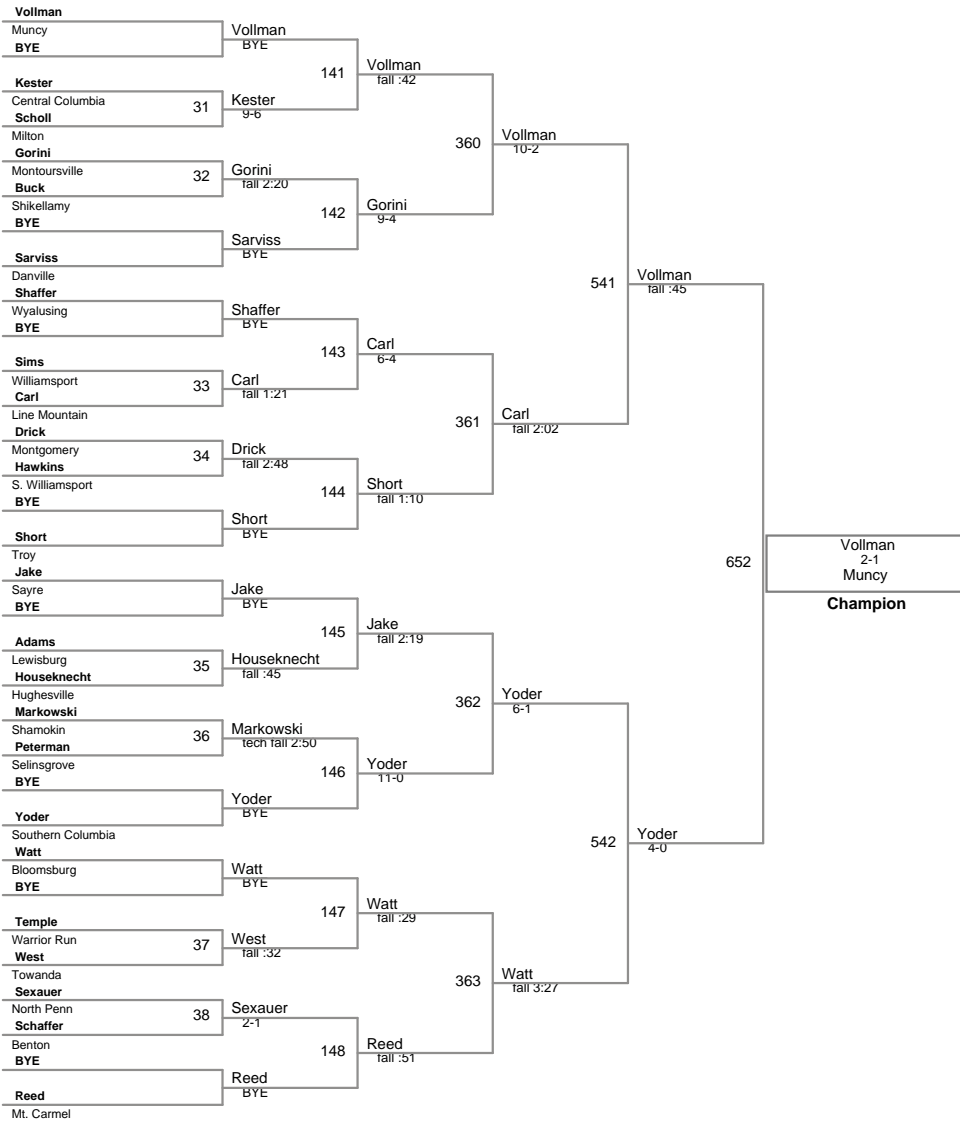

2017 Tournament of Champions
2017 Tournament Division

75 Lbs

90 Lbs

95 Lbs

100 Lbs

110 Lbs

115 Lbs

122 Lbs

130 Lbs

138 Lbs

145 Lbs

155 Lbs

185 Lbs

2017 Tournament of Champions
2017 Tournament Division

210 Lbs

2017 Tournament of Champic
2017 Tournament Division

250 Lbs