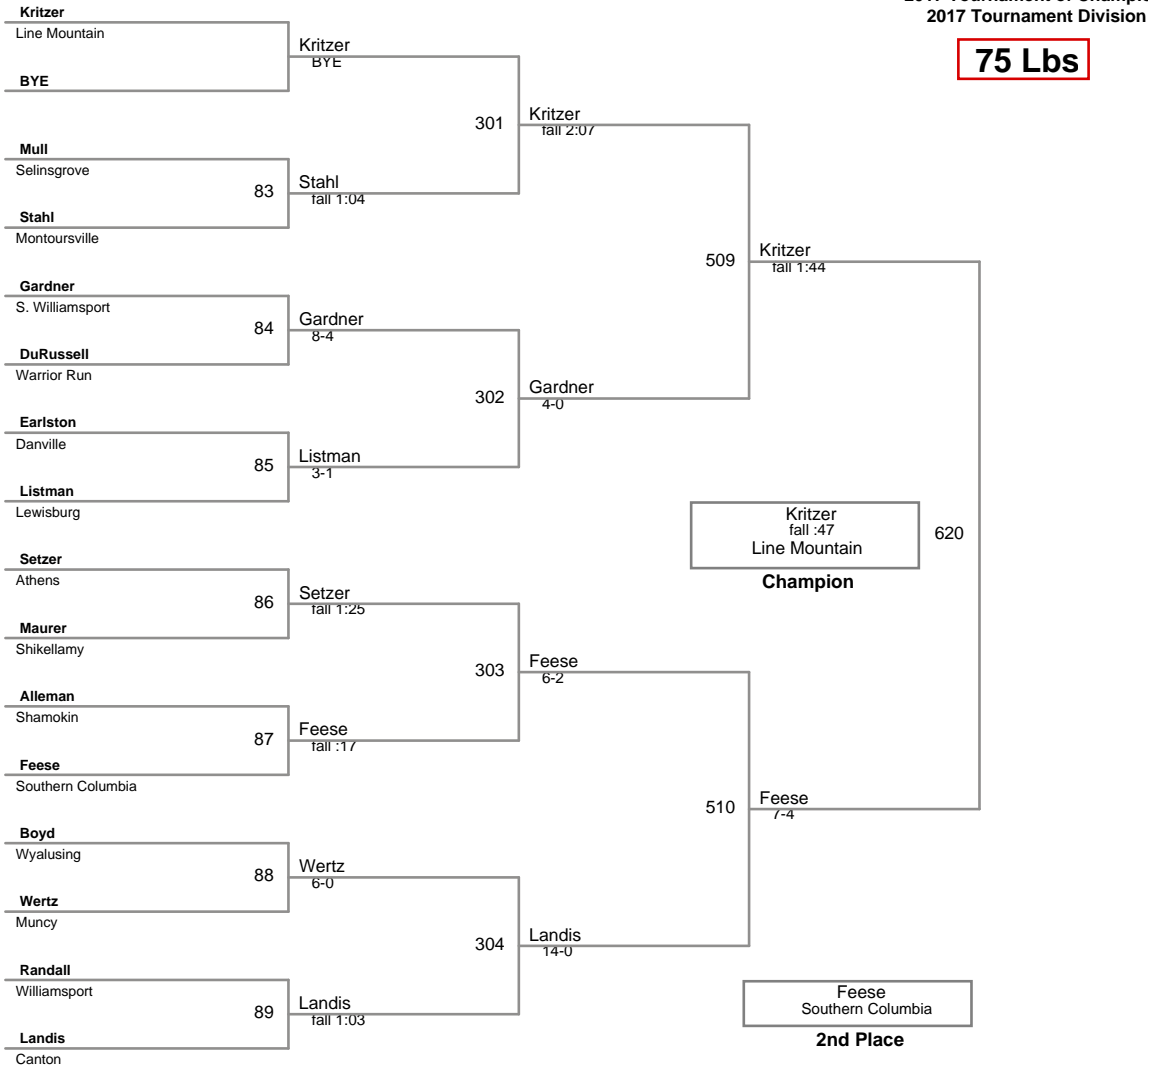

2017 Tournament of Champions
2017 Tournament Division

75 Lbs

90 Lbs

95 Lbs

100 Lbs

110 Lbs

115 Lbs

122 Lbs

130 Lbs

138 Lbs

145 Lbs

155 Lbs

185 Lbs

2017 Tournament of Champions
2017 Tournament Division

210 Lbs

2017 Tournament of Champic
2017 Tournament Division

250 Lbs