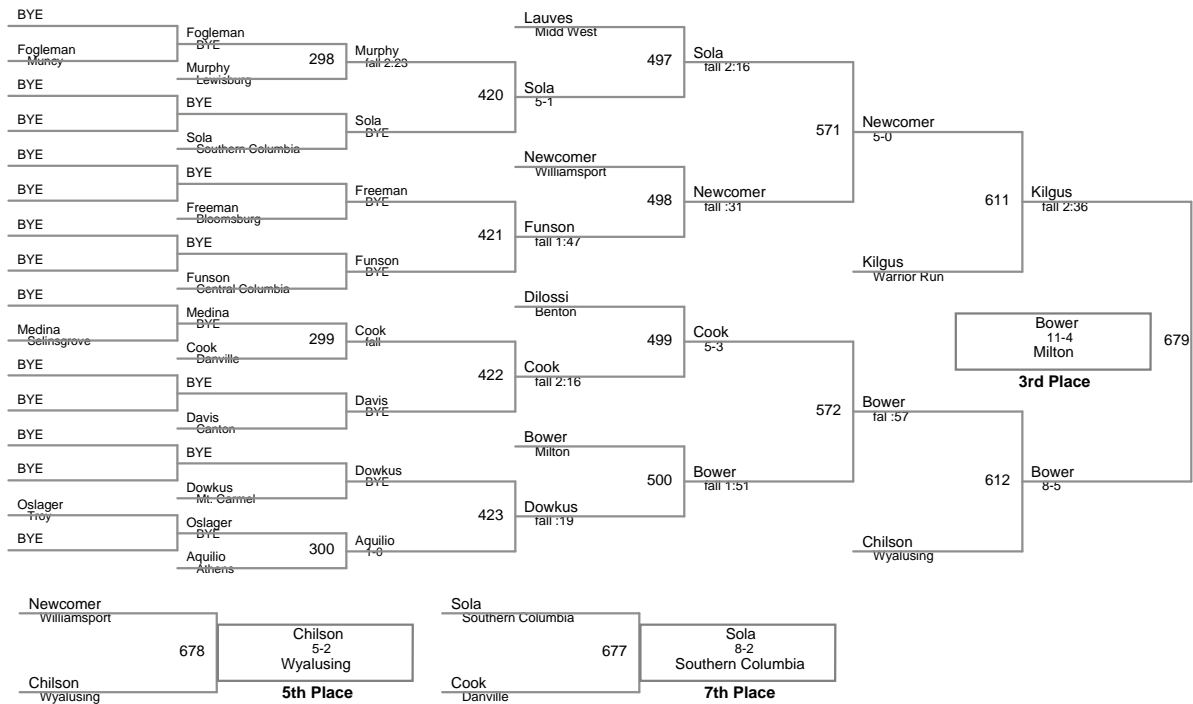

130 Lbs

138 Lbs

145 Lbs

155 Lbs

185 Lbs

2017 Tournament of Champions
2017 Tournament Division

210 Lbs

2017 Tournament of Champic
2017 Tournament Division