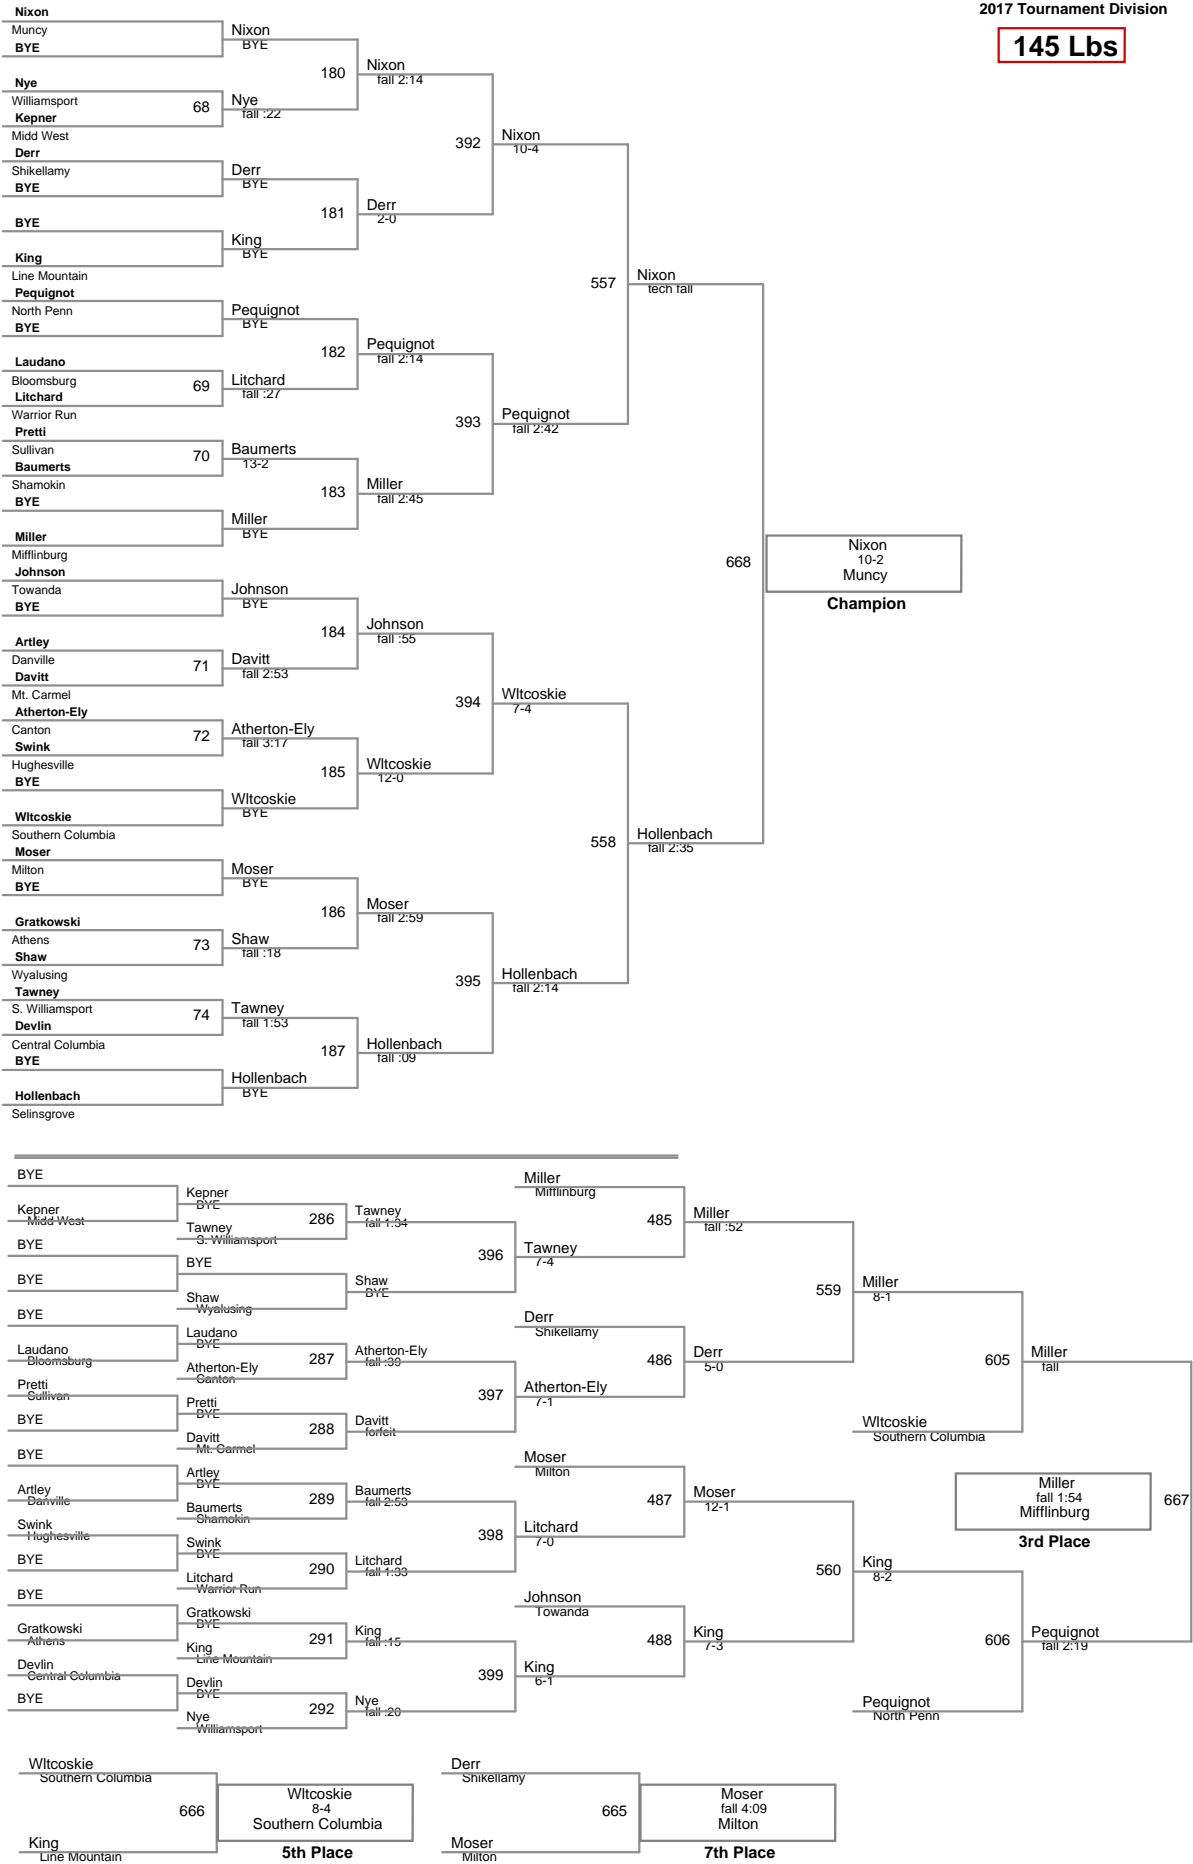

2017 Tournament of Champions
2017 Tournament Division

75 Lbs

90 Lbs

95 Lbs

100 Lbs

110 Lbs

115 Lbs

122 Lbs

130 Lbs

138 Lbs

145 Lbs

155 Lbs

185 Lbs

2017 Tournament of Champions
2017 Tournament Division

210 Lbs

2017 Tournament of Champic
2017 Tournament Division

250 Lbs