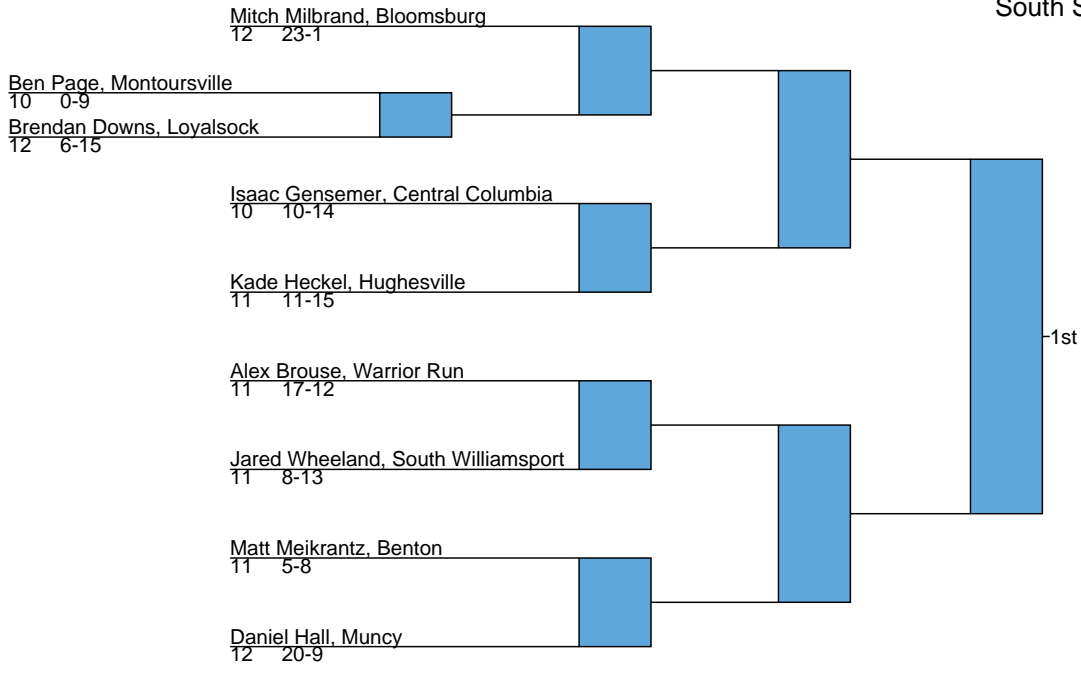

South Section
central
106

South Section
central
113

1st

South Section
central
126

South Section
central
132

South Section
central
138

South Section
central
145

South Section
central
152

South Section
central
160

Hunter O'connor, Jersey Shore

10 18-9

Owen Yorty, Central Columbia

10 4-9

Jacob Mattive, Bloomsburg

10 19-9

Gabe Crebs, Montoursville