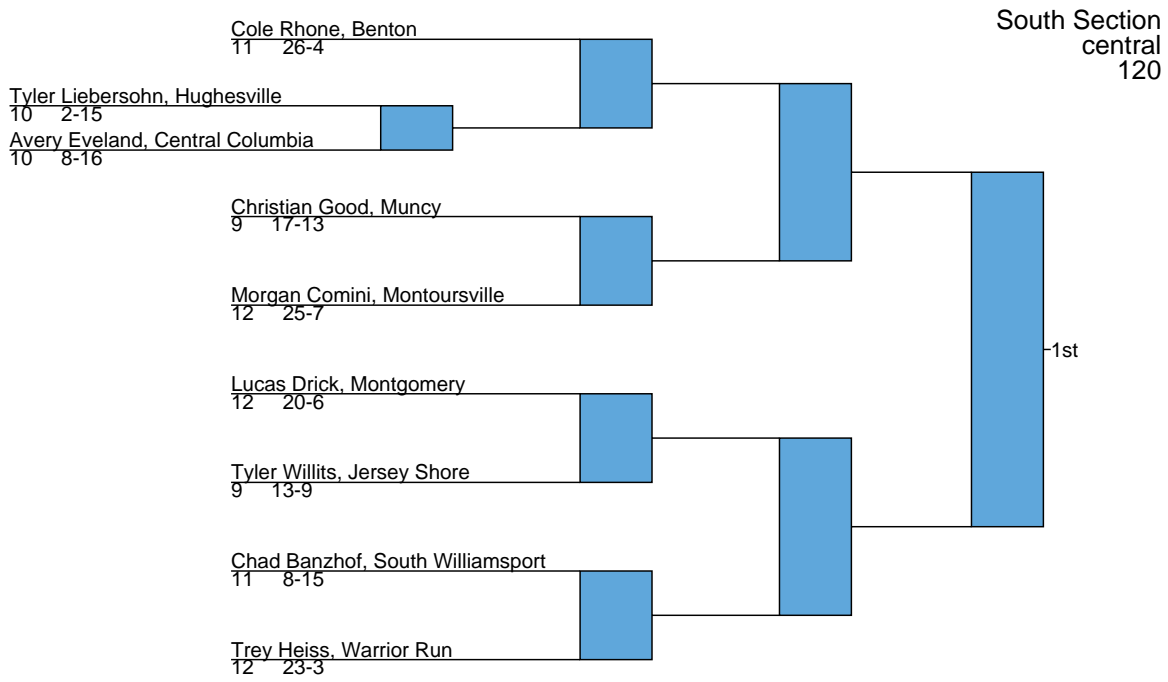

South Section
central
106

South Section
central
113

1st

South Section
central
126

South Section
central
132

South Section
central
138

South Section
central
145

South Section
central
152

South Section
central
160

Hunter O'connor, Jersey Shore

10 18-9

Owen Yorty, Central Columbia

10 4-9

Jacob Mattive, Bloomsburg

10 19-9

Gabe Crebs, Montoursville