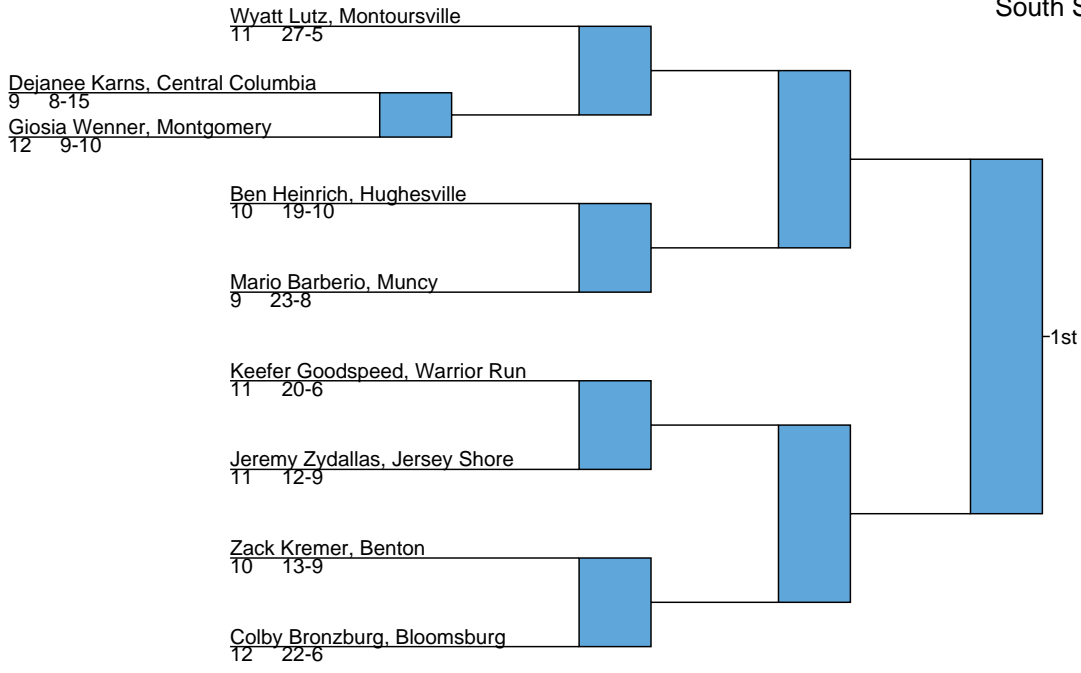

South Section
central
106

South Section
central
113

1st

South Section
central
126

South Section
central
132

South Section
central
138

South Section
central
145

South Section
central
152

South Section
central
160

Hunter O'connor, Jersey Shore

10 18-9

Owen Yorty, Central Columbia

10 4-9

Jacob Mattive, Bloomsburg

10 19-9

Gabe Crebs, Montoursville