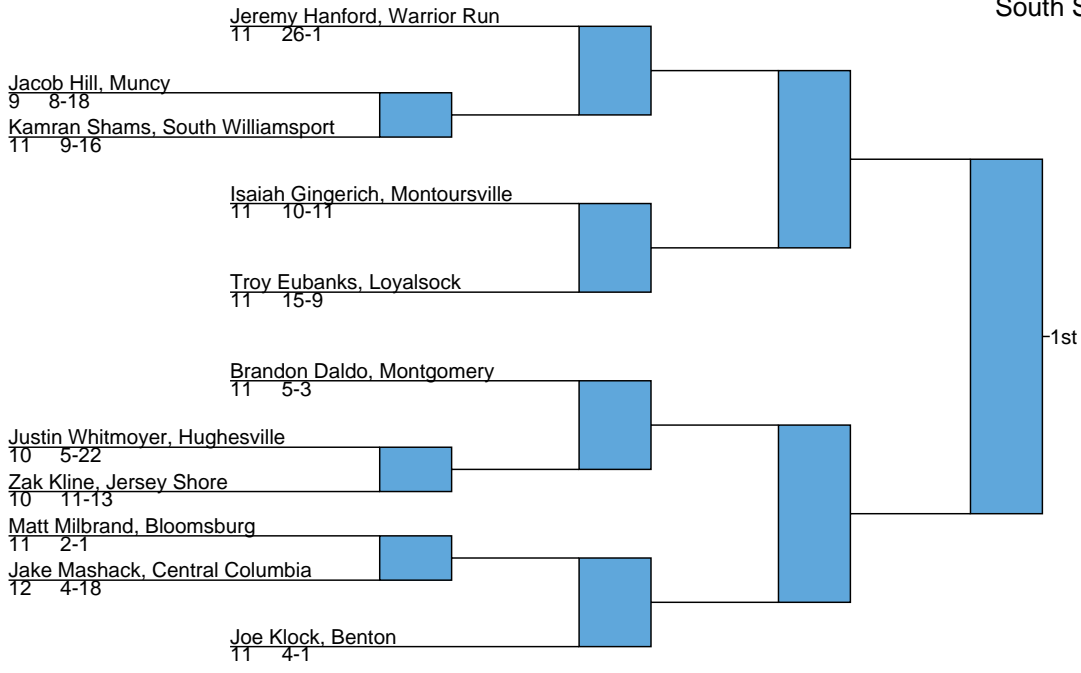

South Section
central
106

South Section
central
113

1st

South Section
central
126

South Section
central
132

South Section
central
138

South Section
central
145

South Section
central
152

South Section
central
160

Hunter O'connor, Jersey Shore

10 18-9

Owen Yorty, Central Columbia

10 4-9

Jacob Mattive, Bloomsburg

10 19-9

Gabe Crebs, Montoursville

Brad Conroy, Loyalsock

11 11-13

Hunter Black-murray, Jersey Shore

10 4-13

Hunter Bohannon, Warrior Run

12 20-3

South Section
central
285

1st