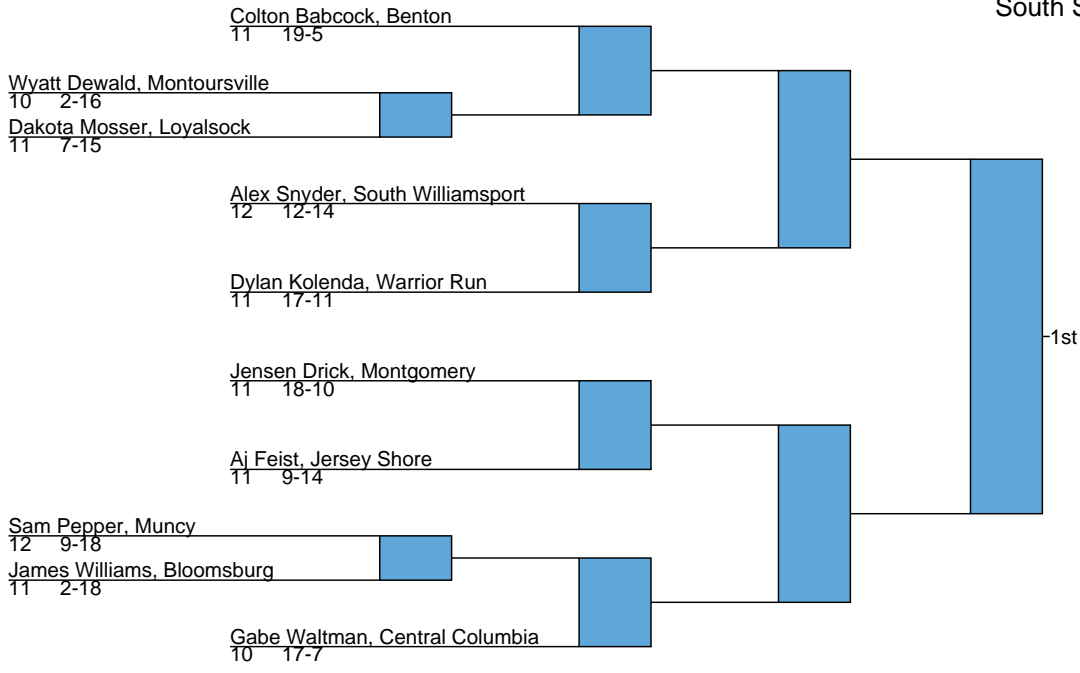

South Section
central
106

South Section
central
113

1st

South Section
central
126

South Section
central
132

South Section
central
138

South Section
central
145

South Section
central
152

South Section
central
160

Hunter O'connor, Jersey Shore

10 18-9

Owen Yorty, Central Columbia

10 4-9

Jacob Mattive, Bloomsburg

10 19-9

Gabe Crebs, Montoursville