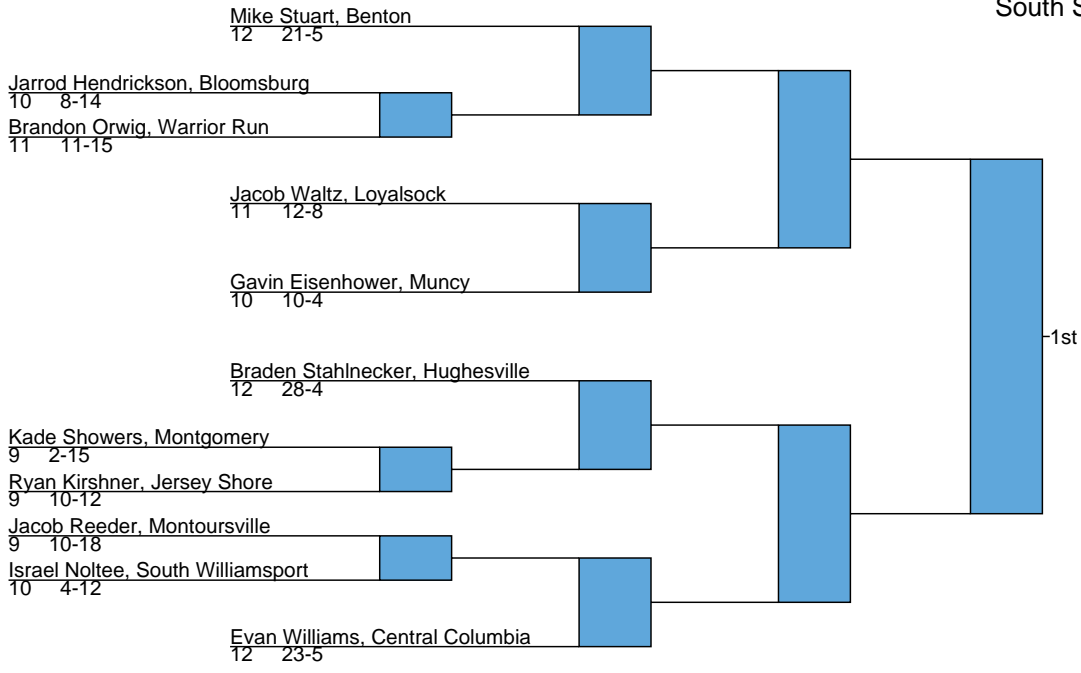

South Section
central
106

South Section
central
113

1st

South Section
central
126

South Section
central
132

South Section
central
138

South Section
central
145

South Section
central
152

South Section
central
160

Hunter O'connor, Jersey Shore

10 18-9

Owen Yorty, Central Columbia

10 4-9

Jacob Mattive, Bloomsburg

10 19-9

Gabe Crebs, Montoursville