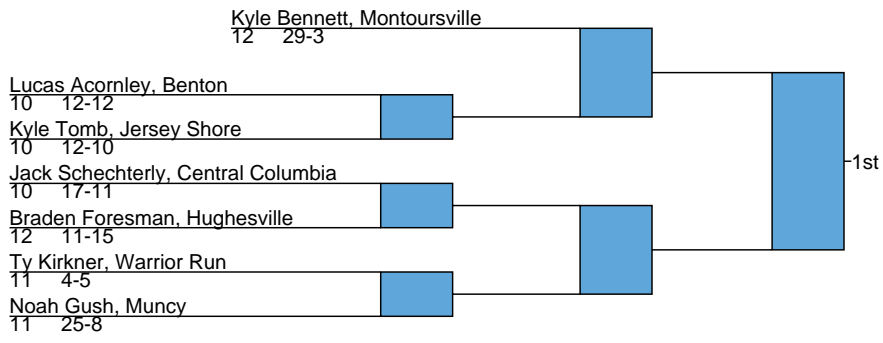

South Section
central
106

South Section
central
113

1st

South Section
central
126

South Section
central
132

South Section
central
138

South Section
central
145

South Section
central
152

South Section
central
160

Hunter O'connor, Jersey Shore

10 18-9

Owen Yorty, Central Columbia

10 4-9

Jacob Mattive, Bloomsburg

10 19-9

Gabe Crebs, Montoursville