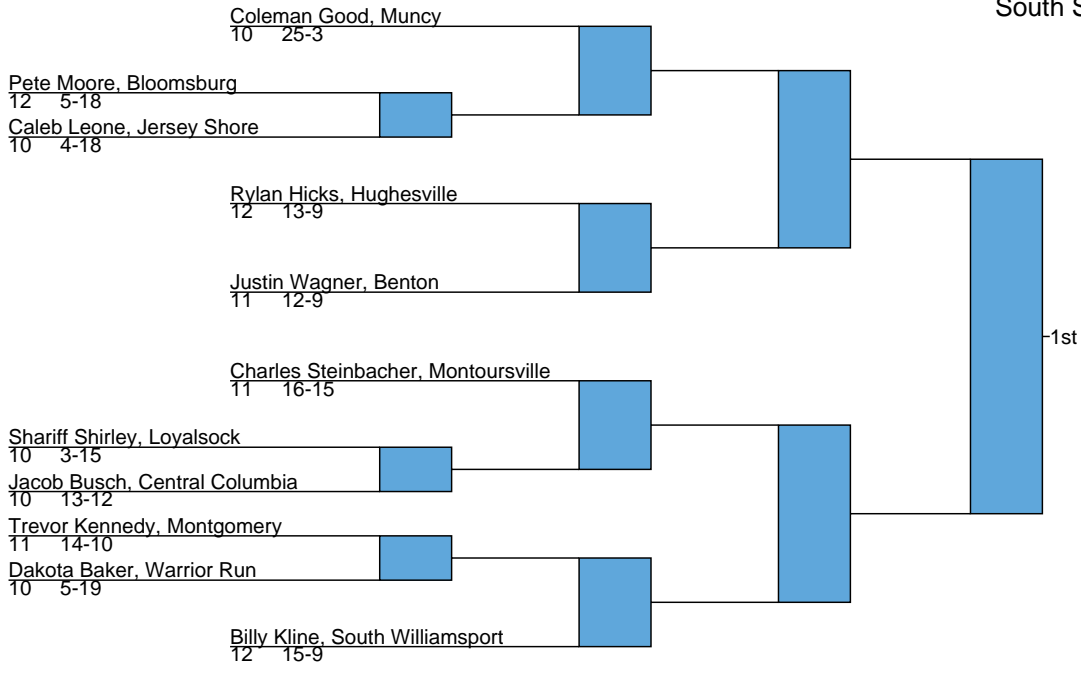

South Section
central
106

South Section
central
113

1st

South Section
central
126

South Section
central
132

South Section
central
138

South Section
central
145

South Section
central
152

South Section
central
160

Hunter O'connor, Jersey Shore

10 18-9

Owen Yorty, Central Columbia

10 4-9

Jacob Mattive, Bloomsburg

10 19-9

Gabe Crebs, Montoursville