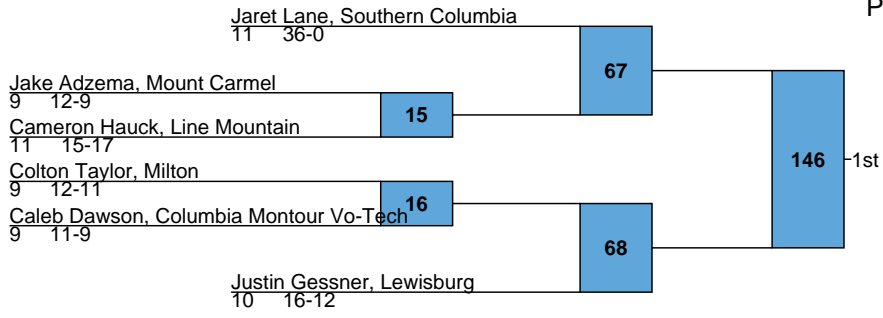

PIAA D4 South Sectional
PIAA
106

PIAA D4 South Sectional
PIAA
113

Shane Casey, Southern Columbia

12 30-8

Mckenzie Knarr, Shamokin

10 3-19

Ethan Zevan, Midd-West

9 11-13