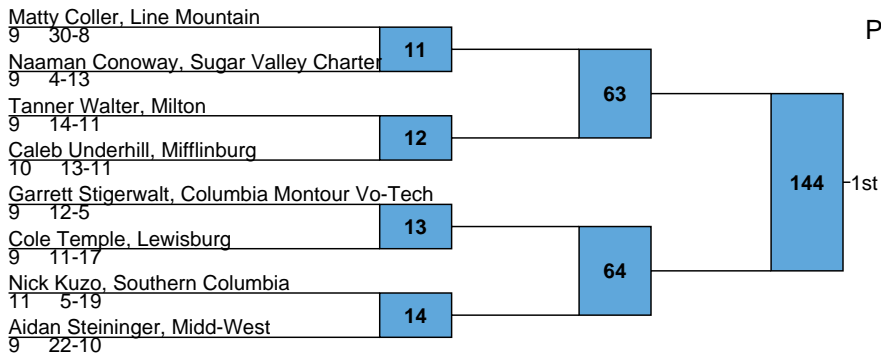

PIAA D4 South Sectional
PIAA
106

PIAA D4 South Sectional
PIAA
113

Shane Casey, Southern Columbia

12 30-8

Mckenzie Knarr, Shamokin

10 3-19

Ethan Zevan, Midd-West

9 11-13