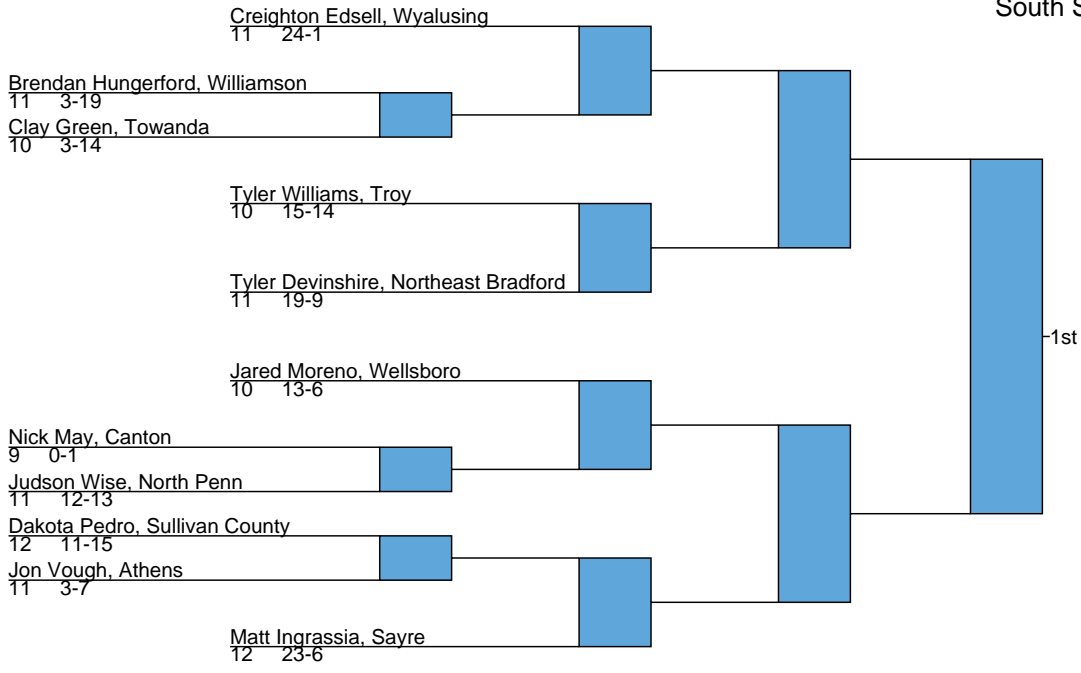

South Section
North
106

South Section
North
113

South Section
North
120

South Section
 North
 132

South Section
North
138

South Section
North
145

South Section
North
160

South Section
North
170

South Section
North
182

Mike Wilcox, Wyalusing

11 31-7

Roch Minnich, North Penn

10 2-2

Jared Houck, Sullivan County

10 16-9

Hunter Brown, Wellsboro

11 24-8

South Section

North

195

1st

South Section
North
220

South Section
North
285