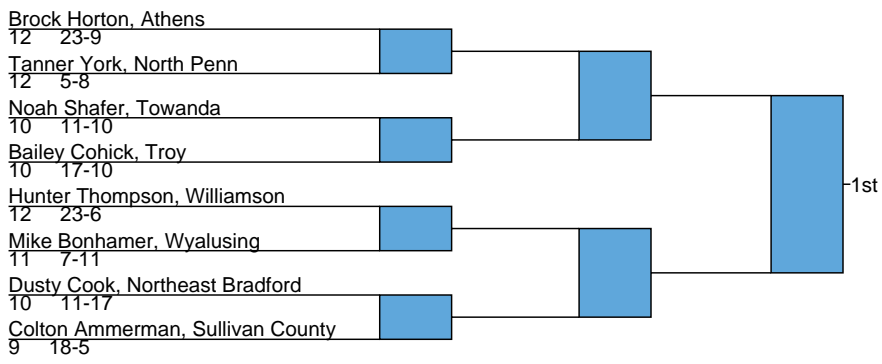

South Section
North
106

South Section
North
113

South Section
North
120

South Section
 North
 132

South Section
North
138

South Section
North
145

South Section
North
160

South Section
North
170

South Section
North
182

Mike Wilcox, Wyalusing

11 31-7

Roch Minnich, North Penn

10 2-2

Jared Houck, Sullivan County

10 16-9

Hunter Brown, Wellsboro