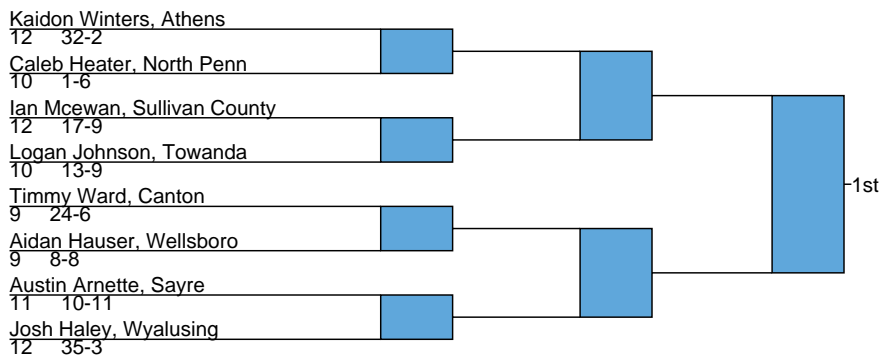

South Section
North
106

South Section
North
113

South Section
North
120

South Section
 North
 132

South Section
North
138

South Section
North
145

South Section
North
160

South Section
North
170

South Section
North
182

Mike Wilcox, Wyalusing

11 31-7

Roch Minnich, North Penn

10 2-2

Jared Houck, Sullivan County

10 16-9

Hunter Brown, Wellsboro