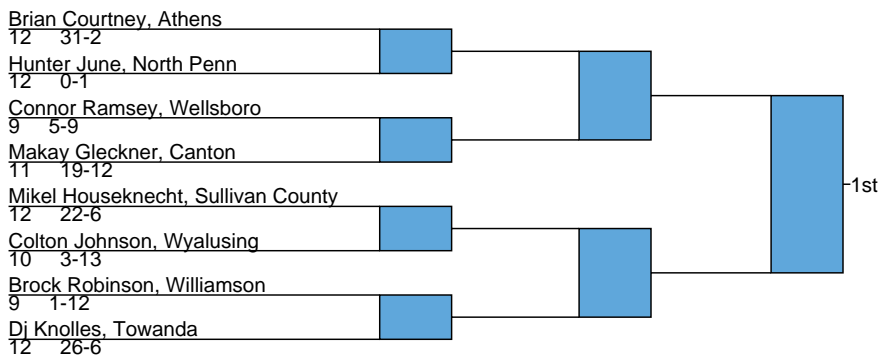

South Section
North
106

South Section
North
113

South Section
North
120

South Section
 North
 132

South Section
North
138

South Section
North
145

South Section
North
160

South Section
North
170

South Section
North
182

Mike Wilcox, Wyalusing

11 31-7

Roch Minnich, North Penn

10 2-2

Jared Houck, Sullivan County

10 16-9

Hunter Brown, Wellsboro