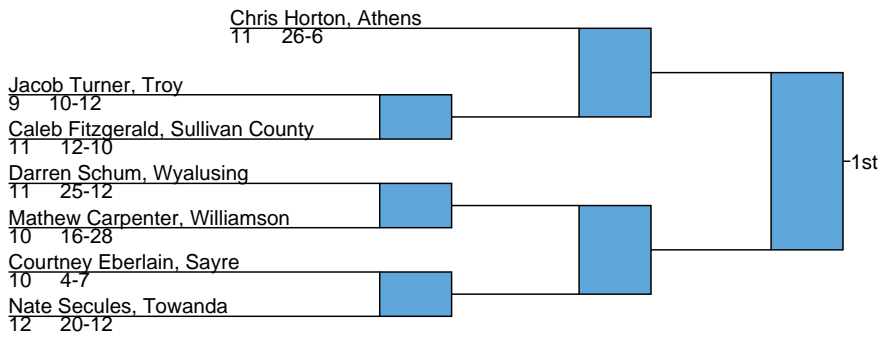

South Section
North
106

South Section
North
113

South Section
North
120

South Section
 North
 132

South Section
North
138

South Section
North
145

South Section
North
160

South Section
North
170

South Section
North
182

Mike Wilcox, Wyalusing

11 31-7

Roch Minnich, North Penn

10 2-2

Jared Houck, Sullivan County

10 16-9

Hunter Brown, Wellsboro