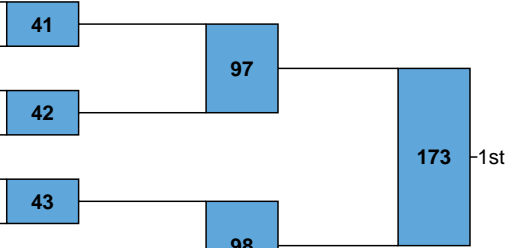

1 Andrew Shedleski 11
Lewisburg 4-1 36-1 146.43
8 Christian Wachter 11
Warrior Run 4-5 25-11
5 Zachery Zimmerman 12
Troy 4-3 27-3
4 J.J. Hooper 11
Hanover Area 2-2 26-8
3 Joe Koss 12
Towanda 4-2 31-8
6 Adam Buczynski 12
Wyoming Area 2-3 27-8
7 Cameron Snook 12
Midd-West 4-4 31-8
2 Alec Dragos 12
Honesdale 2-1 32-5 98.46

PIAA NE AA Region
PIAA NE Region AA
182