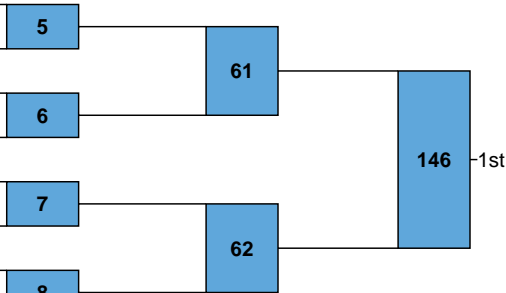

1 Jaret Lane 11
Southern Columbia 4-1 41-0 195.00
8 Mario Barberio 9
Muncy 4-5 29-12
5 Austin Burkhardt 11
Athens 4-3 33-6
4 Dennis Putzi 12
Honesdale 2-2 31-7
3 Wyatt Lutz 11
Montoursville 4-2 32-6
6 Ryan Dunn 11
Western Wayne 2-3 26-6
7 Colby Bronzberg 12
Bloomsburg 4-4 26-9
2 Anthony Kasper 12
E.L.Meyers 2-1 31-8 84.48

PIAA NE AA Region
PIAA NE Region AA
113