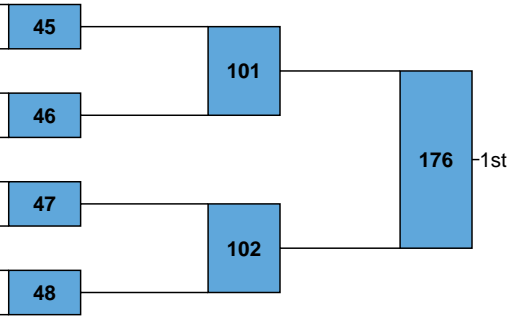

1 Gavin Hoffman 11
Montoursville 4-1 35-1 196.30
8 Dakotah Snyder 10
Lewisburg 4-5 31-9
5 Luke Walter 12
Mifflinburg 4-3 29-10
4 Justin Joseph 11
Wyoming Area 2-2 23-15
3 Mike Wilcox 11
Wyalusing 4-2 36-8
6 Locus Borum 12
E.L.Meyers 2-3 25-14
7 Seth Johnson 11
Towanda 4-4 29-11
2 Ivan Balavage 11
Scranton Prep 2-1 28-2 106.30

PIAA NE AA Region
PIAA NE Region AA
195