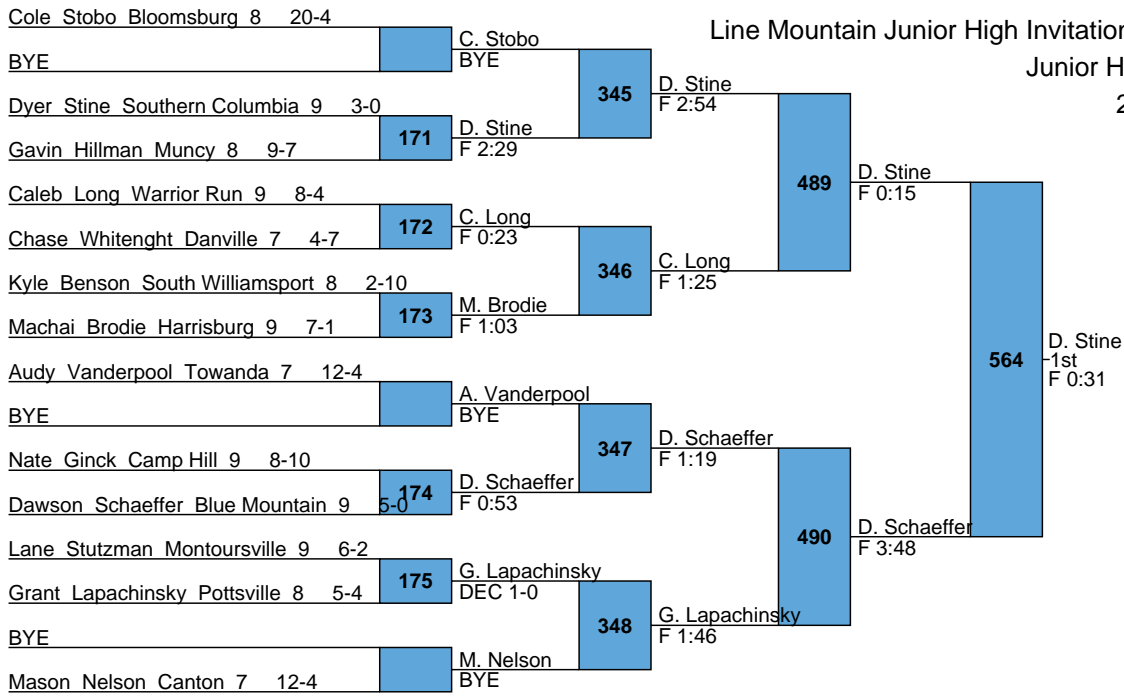

Line Mountain Junior High Invitational
Junior High
250

L489 C. Long
L490 G. Lapachinsky
561
C. Long
3rd
F 1:45