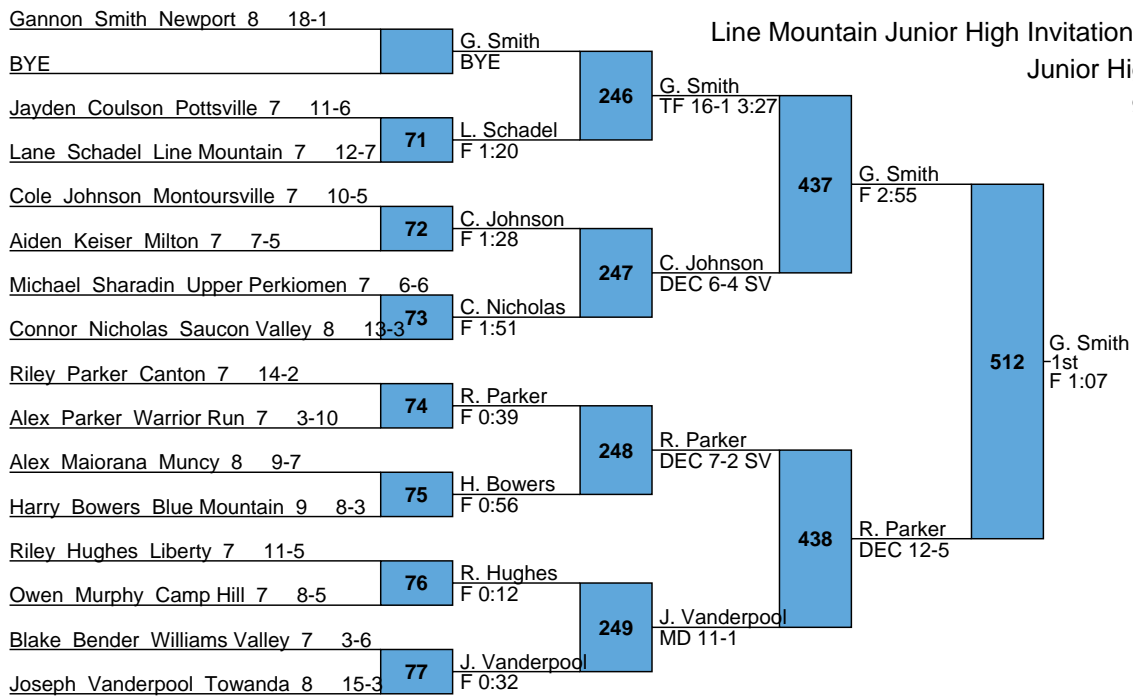

Line Mountain Junior High Invitational Junior High 95

L437 C. Johnson C. Johnson
L438 J. Vanderpool J. Vanderpool
509 3rd
DEC 4-2