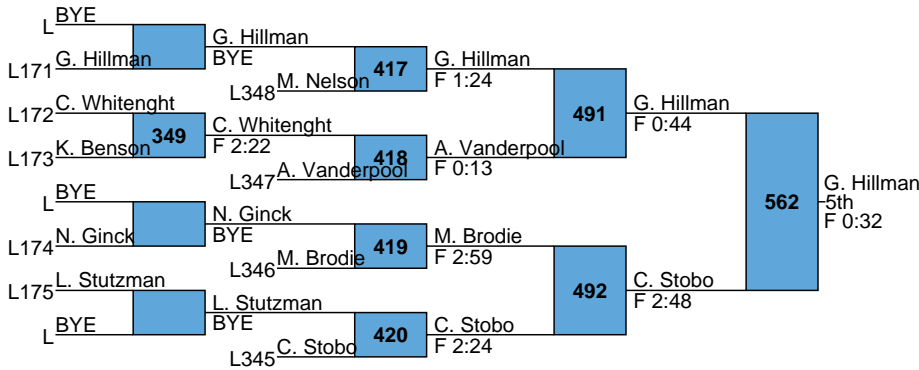

L491 A. Vanderpool
L492 M. Brodie
563
M. Brodie
7th
F 1:21