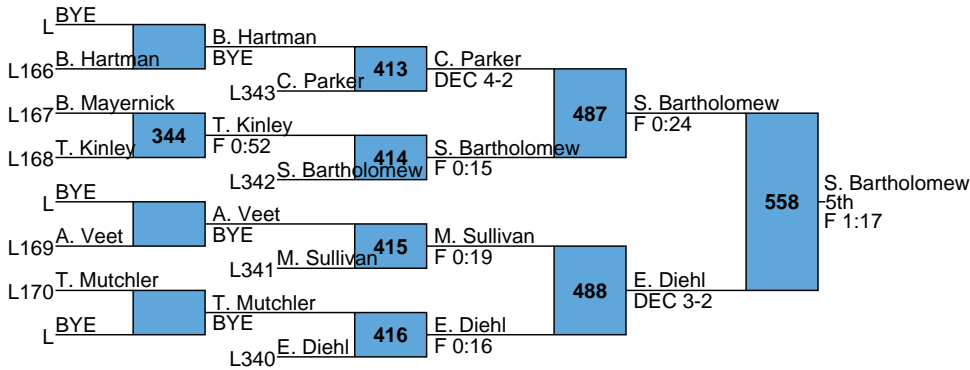

L487 C. Parker
F 0:24
L488 M. Sullivan
DEC 3-2
559 M. Sullivan
7th
FOR