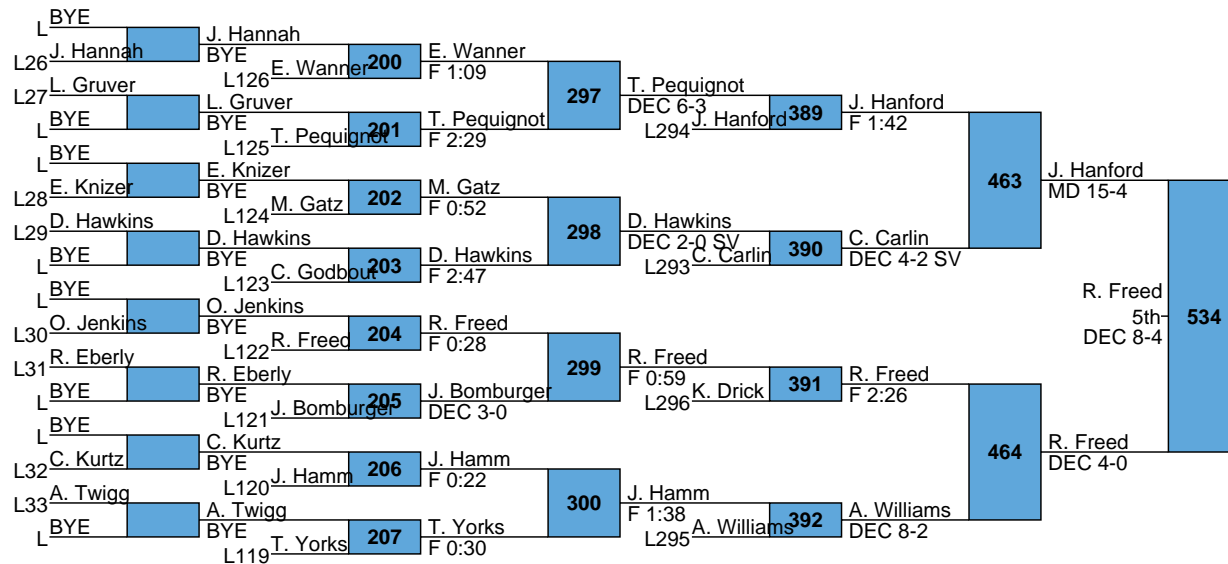

L459 C. Woodruff Z. Conrad  
 L460 F 2:49 7th  
 DEC 11-9 F 2:12

Line Mountain Junior High Invitational

Junior High

130

L461 B. Carl vs J. Maag  
 L462 J. Maag 3rd vs DEC 7-1  
 533

L463 C. Carlin vs C. Carlin  
 L464 A. Williams 7th vs DEC 7-2  
 535