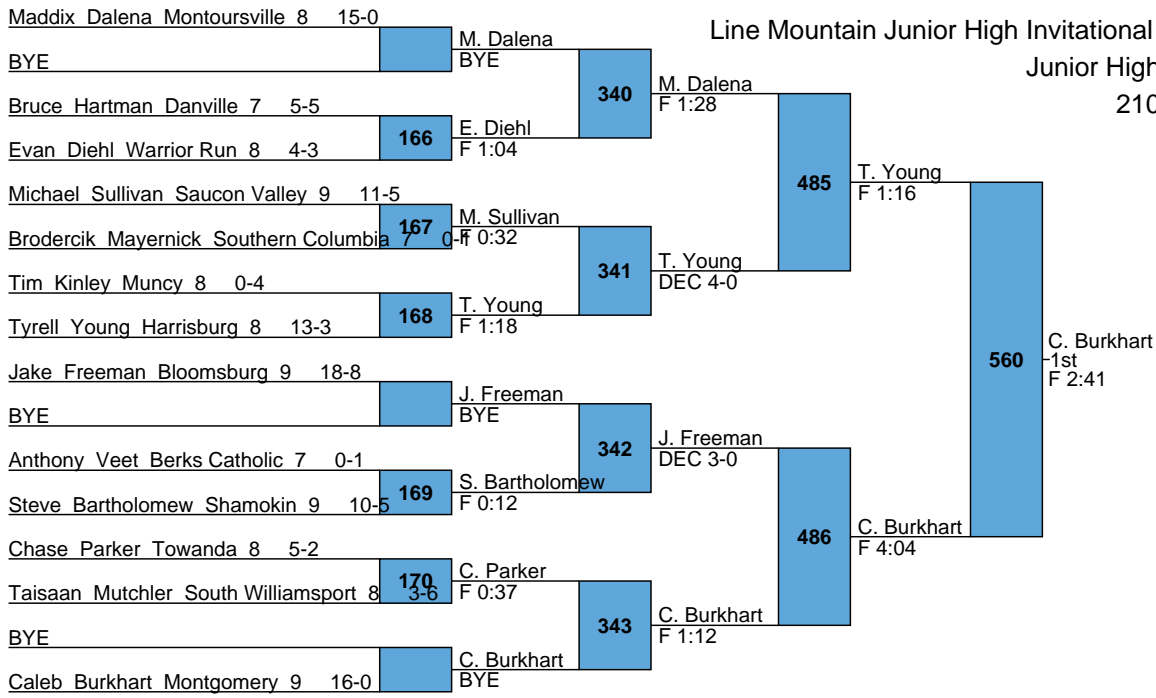

Line Mountain Junior High Invitational Junior High 210

L485 M. Dalena
L486 J. Freeman
557 M. Dalena
3rd
F 2:37