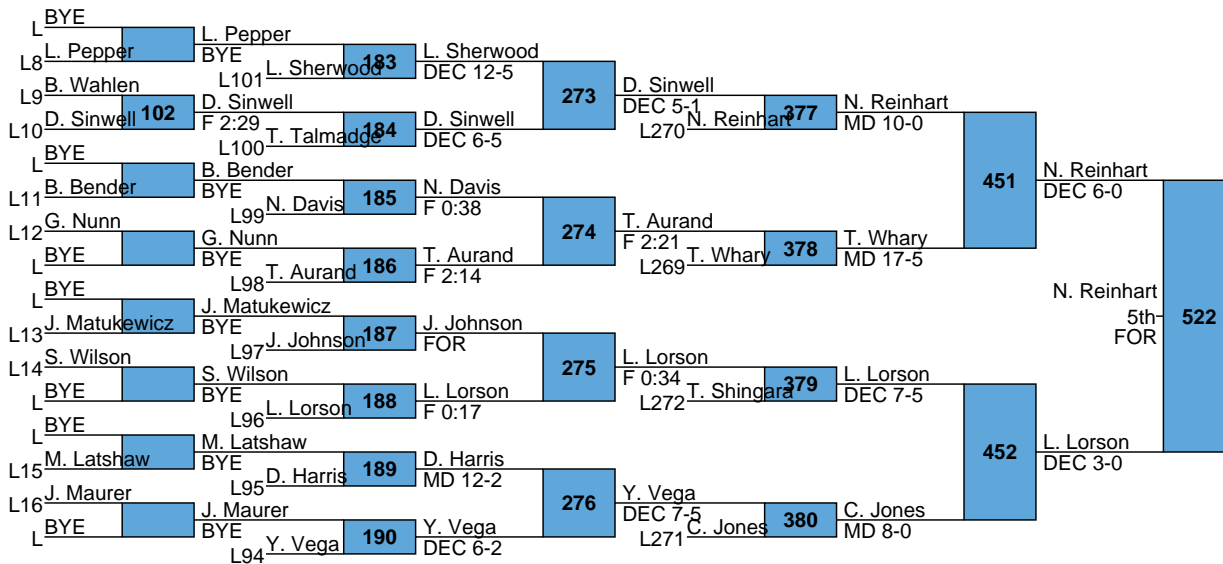

L451 T. Whary DEC 6-0  
 L452 C. Jones DEC 3-0  
 523 7th  
 NC

Line Mountain Junior High Invitational  
Junior High  
115

L453 C. Sweigart vs. W. Delameter  
L454 C. Sweigart 3rd vs. W. Delameter DEC 5-2 TB1