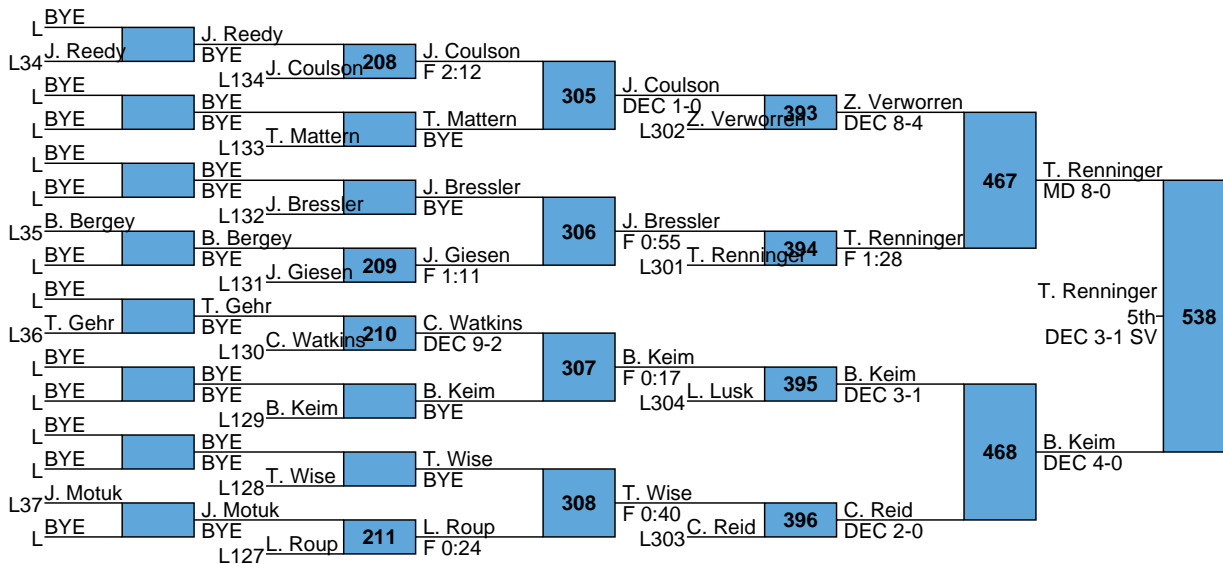

L467 Z. Verworren MD 8-0
L468 C. Reid 539
C. Reid 7th DEC 4-0