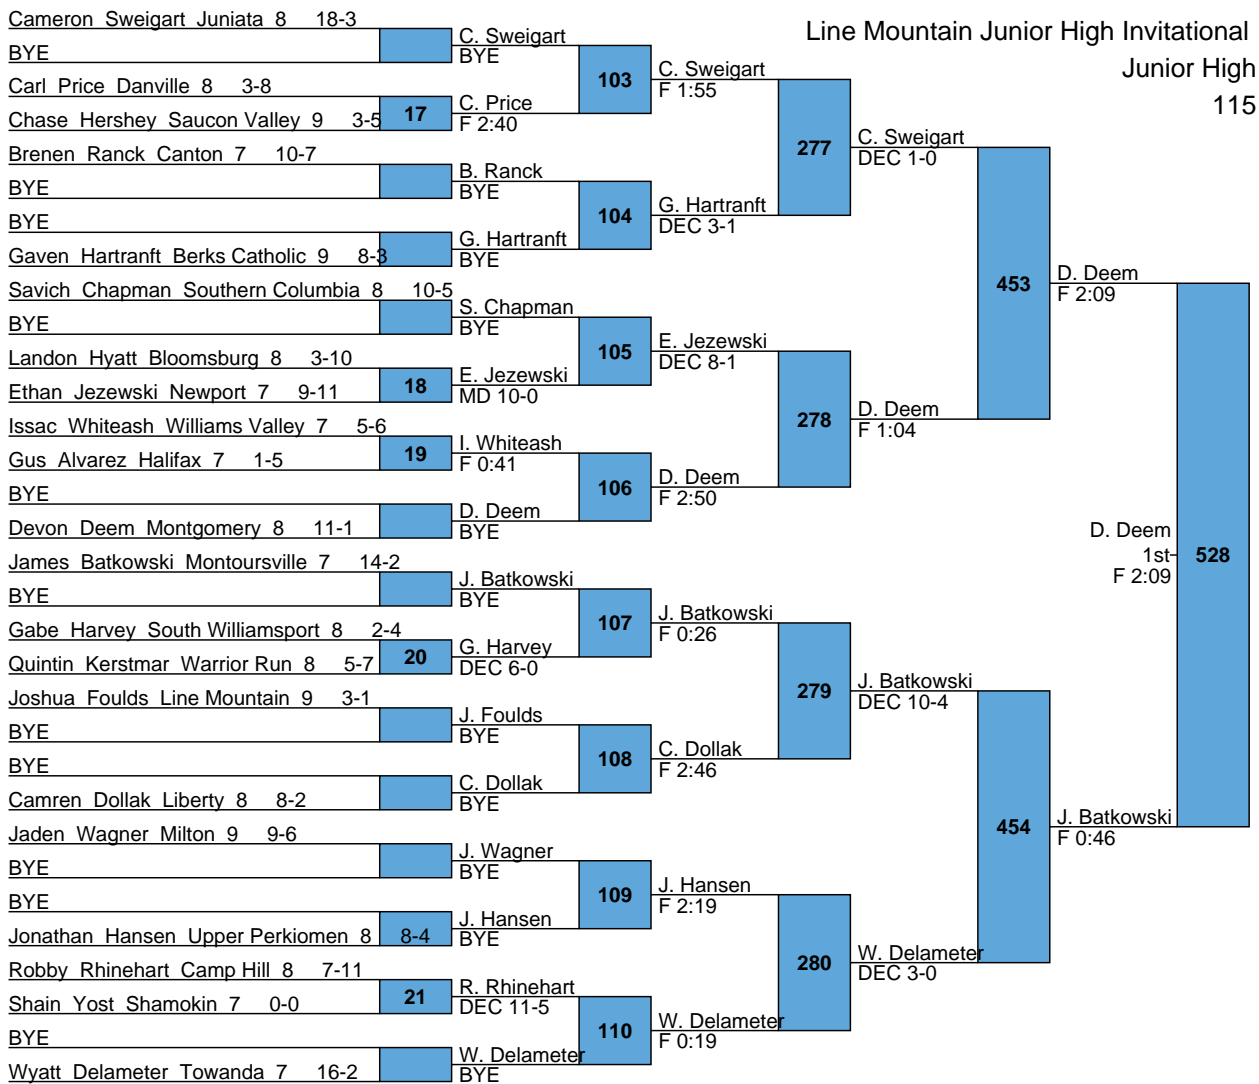

L451 T. Whary DEC 6-0  
 L452 C. Jones DEC 3-0  
 523 7th  
 NC

Line Mountain Junior High Invitational  
Junior High  
115

L453 C. Sweigart vs. W. Delameter  
L454 C. Sweigart 3rd vs. W. Delameter DEC 5-2 TB1