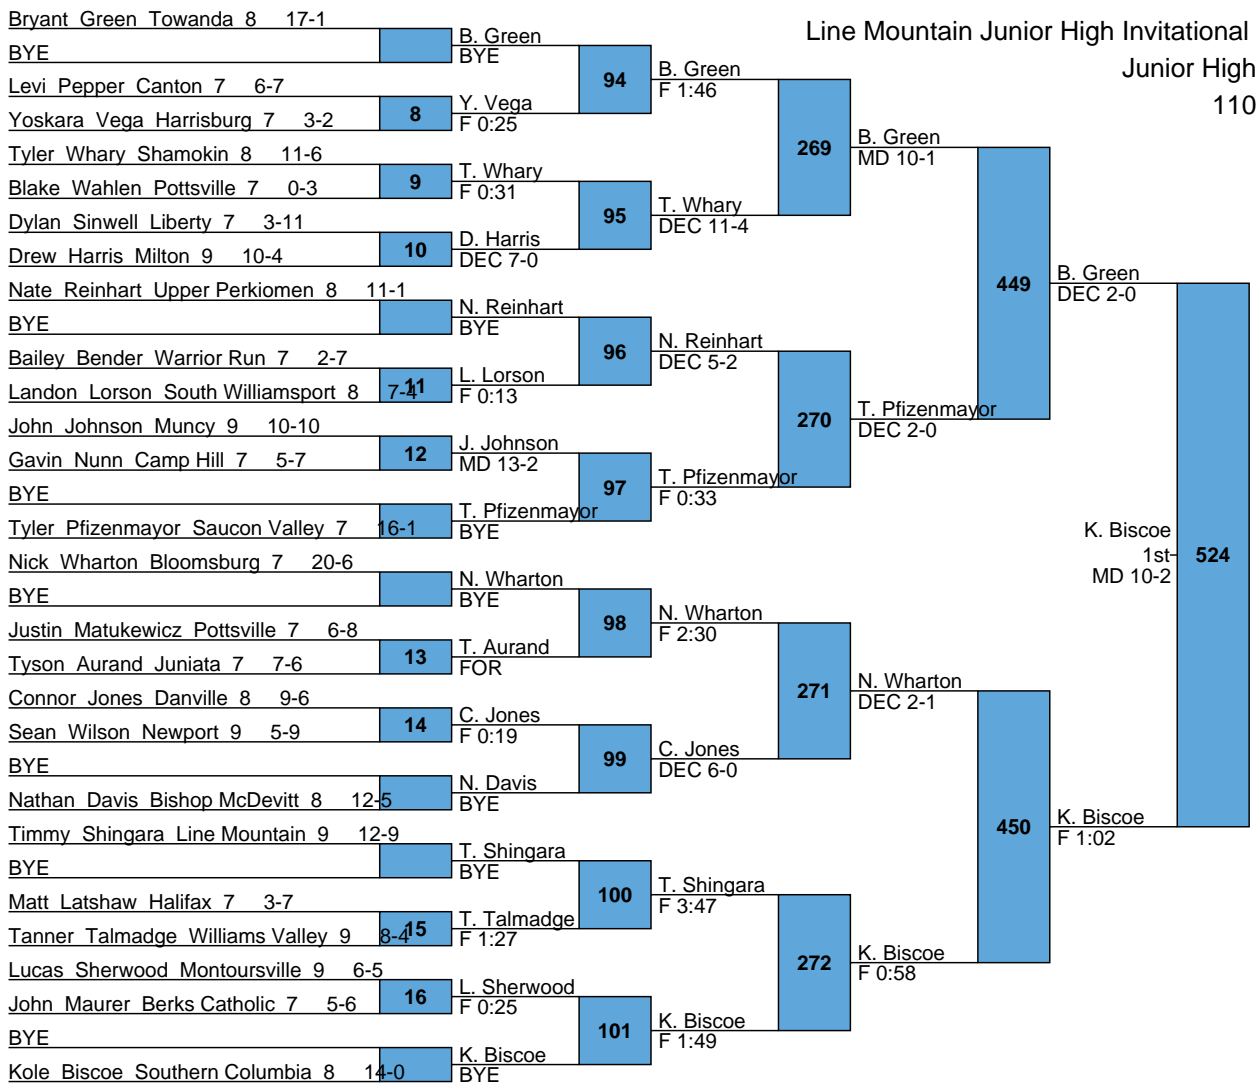

Line Mountain Junior High Invitational

Junior High

110

L449 T. Pfizenmayer T. Pfizenmayer
L450 N. Wharton 521 3rd
MD 11-3