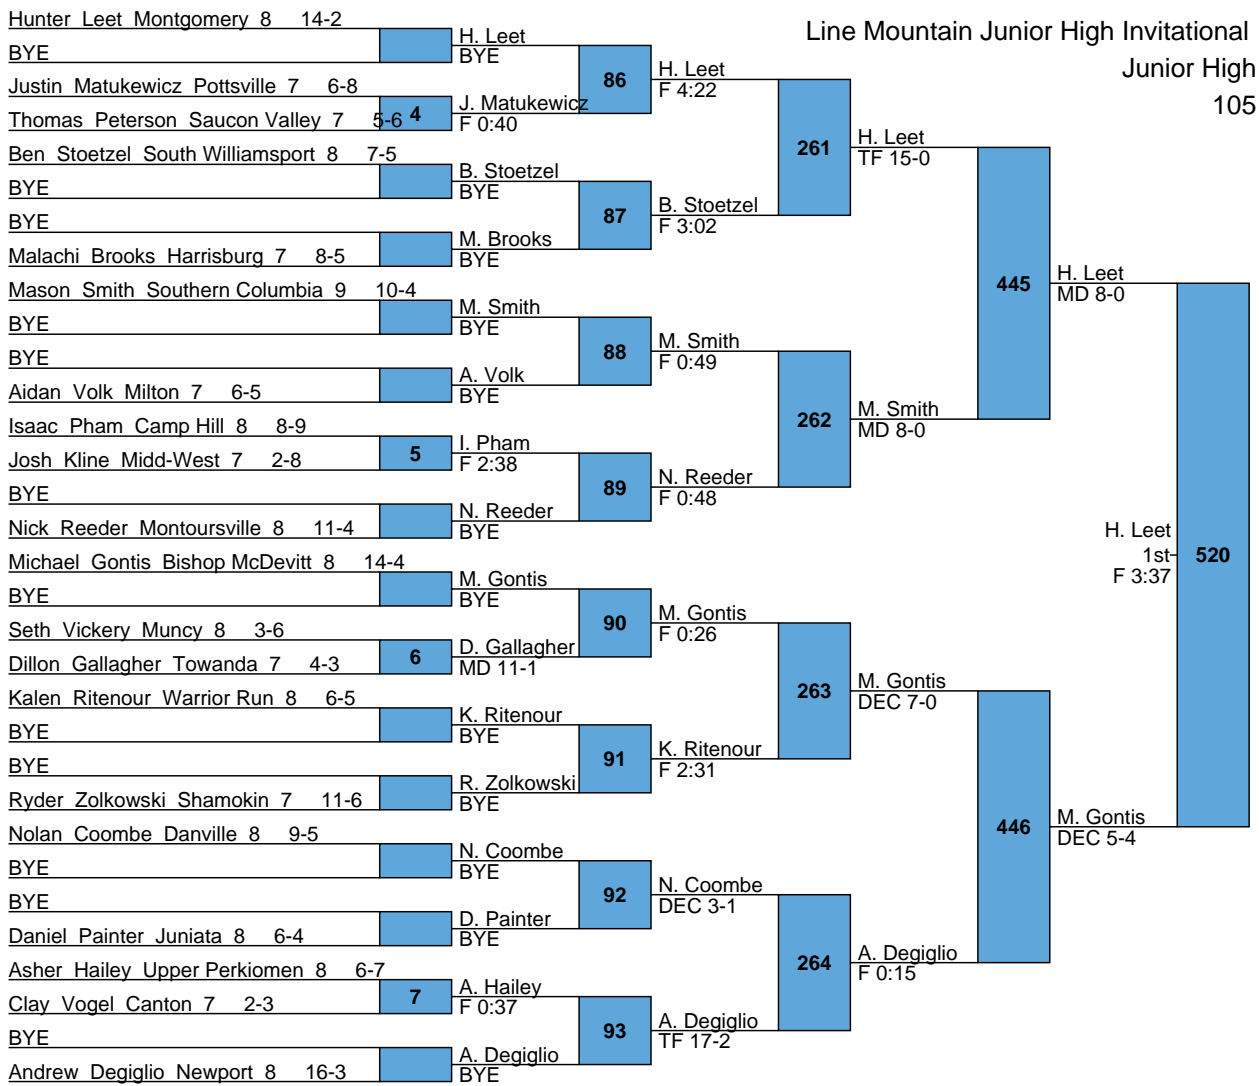

Mason Leshock Line Mountain 8 15-4

Line Mountain Junior High Invitational

Junior High

100

L441 C. Crawley C. Crawley  
L442 M. Leshock 3rd DEC 5-1

L443 C. Markle C. Markle  
L444 W. Alleman 7th DEC 7-1

Line Mountain Junior High Invitational  
Junior High  
105