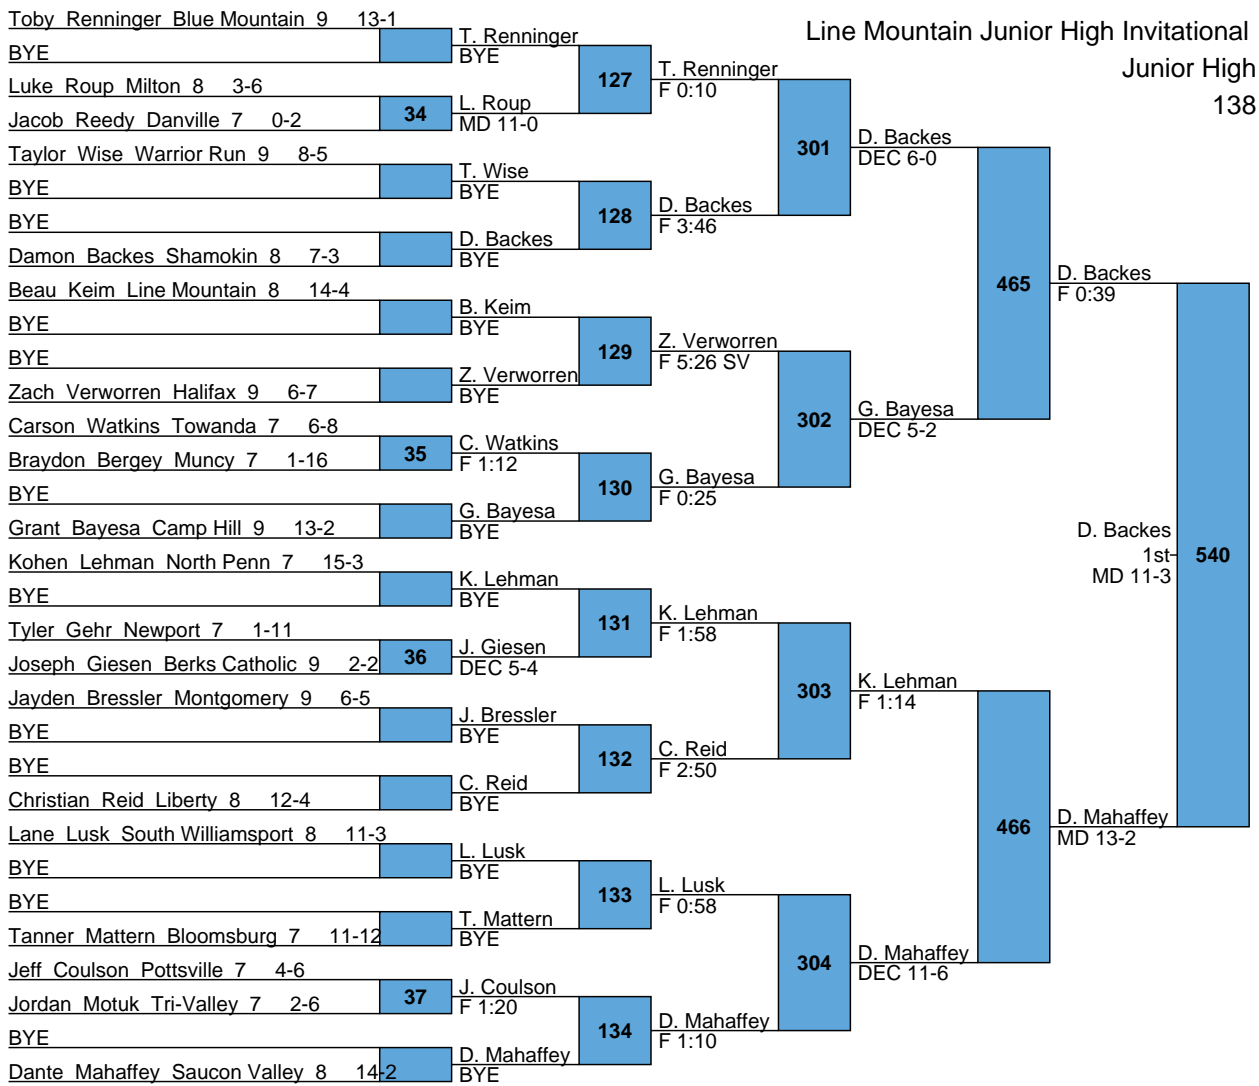

Line Mountain Junior High Invitational

Junior High

138

L465 G. Bayesa
L466 K. Lehman 537
K. Lehman 3rd DEC 7-0