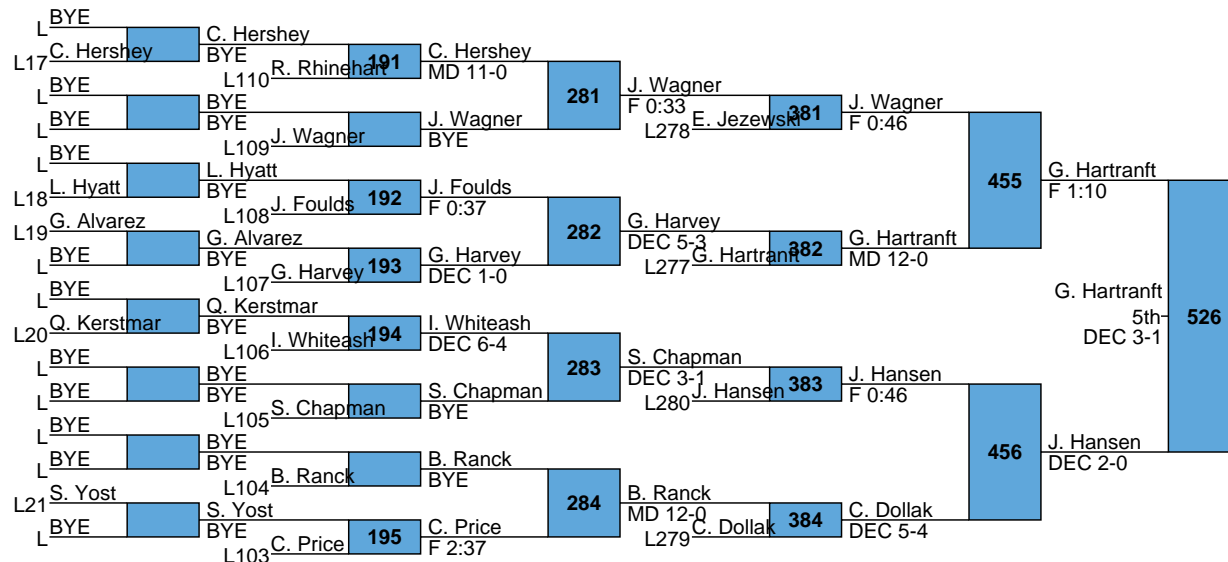

L451 T. Whary DEC 6-0  
 L452 C. Jones DEC 3-0  
 523 7th  
 NC

Line Mountain Junior High Invitational  
Junior High  
115

L453 C. Sweigart vs. W. Delameter  
L454 C. Sweigart 3rd vs. W. Delameter DEC 5-2 TB1