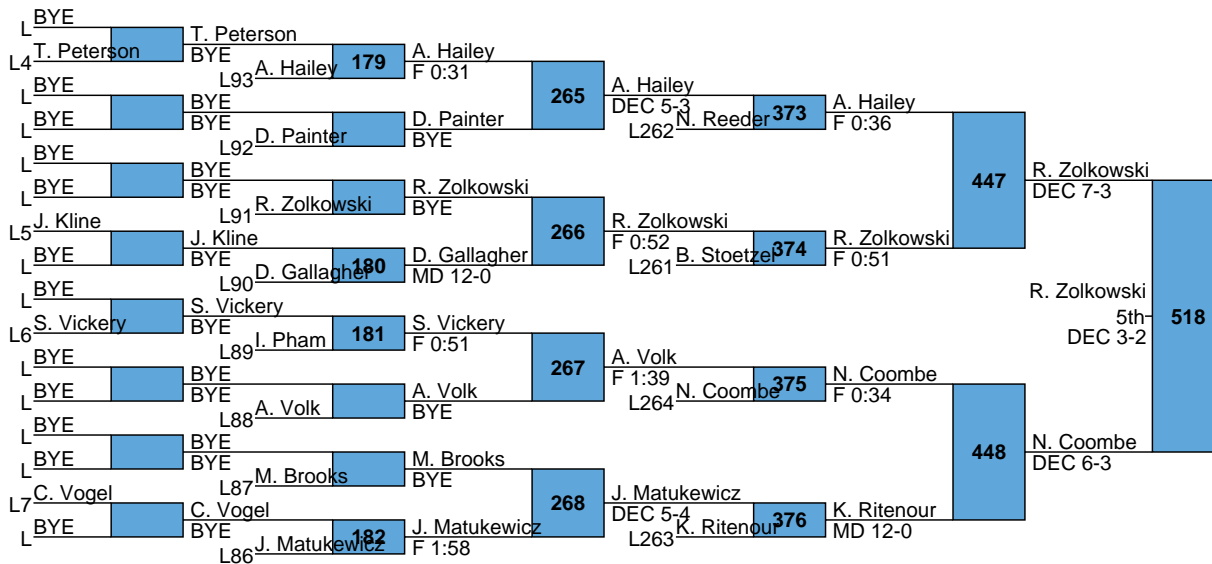

L447 A. Hailey
L448 K. Ritenour
7th
DEC 6-3
MD 8-0