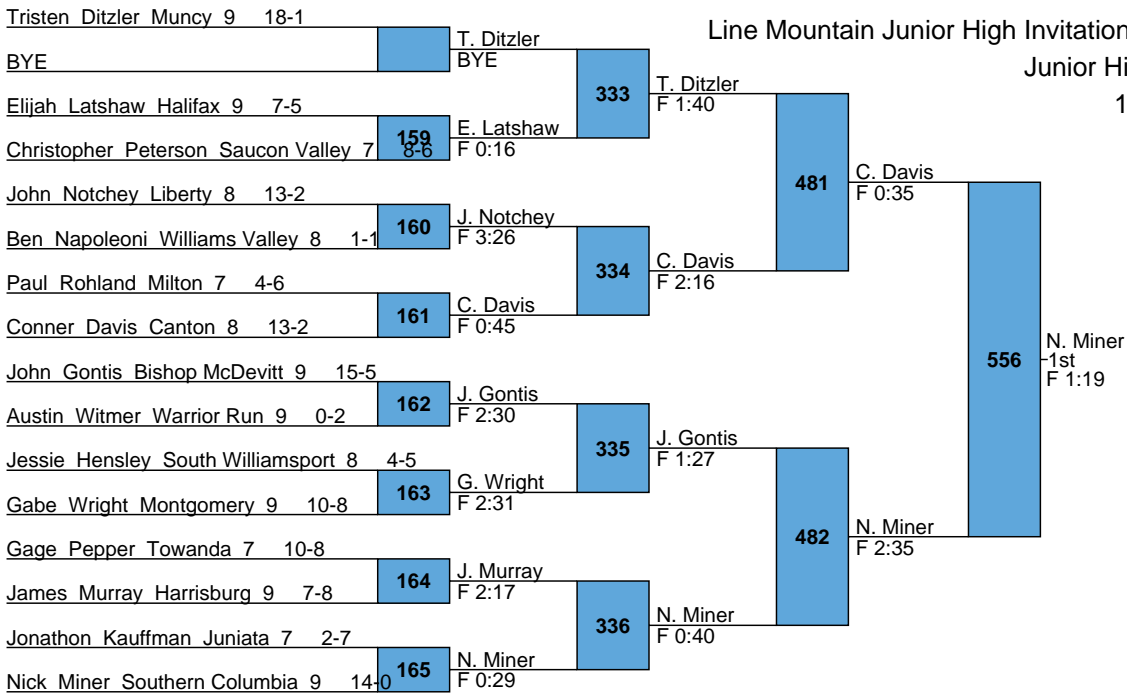

# Line Mountain Junior High Invitational

## Junior High

165

L477 P. Parise P. Parise 3rd 549  
L478 C. Moser F 2:56

L479 S. Wilkerson F 0:23 551 S. Wilkerson 7th  
L480 A. Bortz DEC 3-2 F 1:40

Line Mountain Junior High Invitational  
Junior High  
185