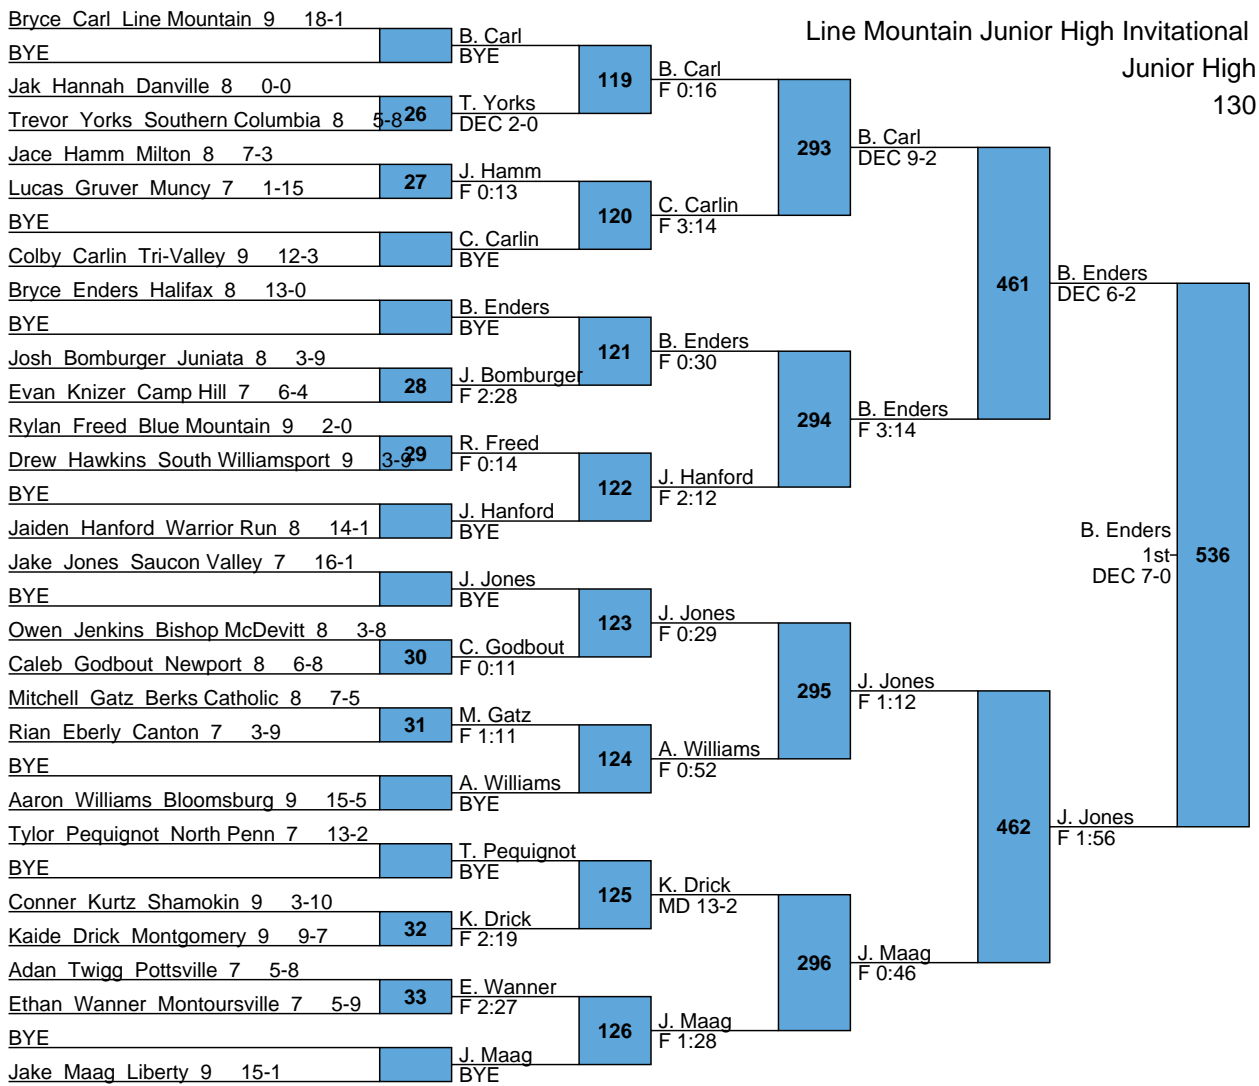

Line Mountain Junior High Invitational

Junior High

130

L461 B. Carl vs J. Maag
L462 J. Maag 3rd vs DEC 7-1
533