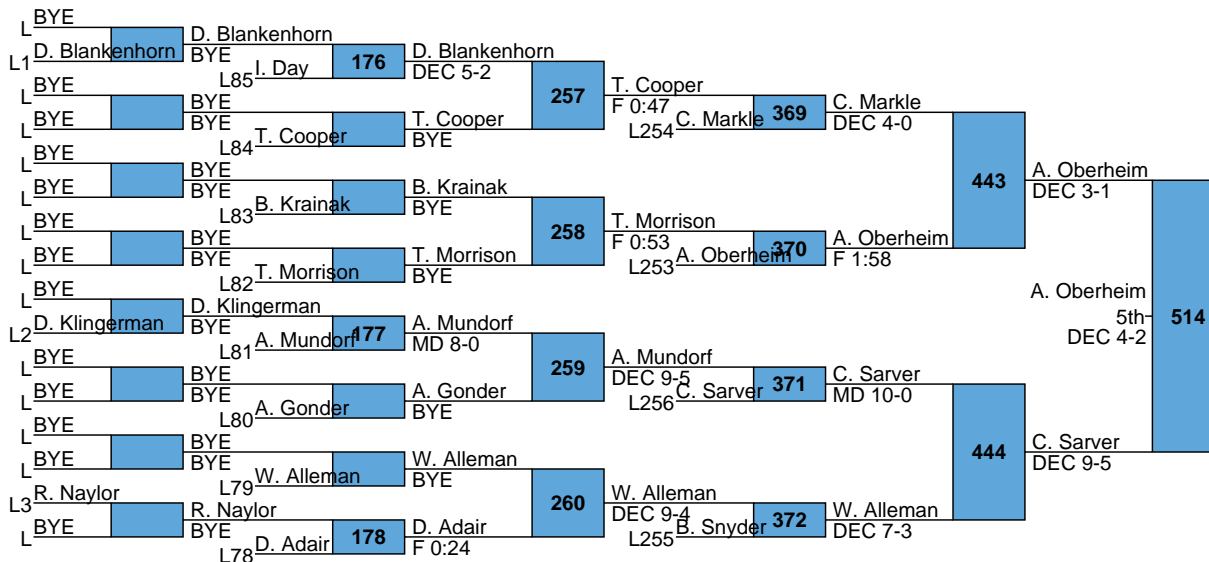

Hayden Ward Canton 7 16-0

BYE H. Ward

Dakota Blankenhorn Blue Mountain 7 2-7 1 78 H. Ward F 1:57

David Adair Upper Perkiomen 9 4-8 1 DEC 5-2

Wade Alleman Shamokin 8 8-0

BYE W. Alleman

BYE A. Oberheim DEC 7-2

Alexander Oberheim Montoursville 8 11-3

Chase Crawley Muncy 8 13-2

BYE C. Crawley

BYE A. Gonder

Ashton Gonder Williams Valley 7 5-6

Austin Mundorf Halifax 8 6-8

BYE A. Mundorf

BYE C. Markle MD 10-0

Cael Markle Saucon Valley 8 15-2

Christian Doi Camp Hill 8 15-2

BYE C. Doi

Trent Morrison South Williamsport 8 3-10

Dave Klingerman Bloomsburg 9 7-11 2 F 1:01

Brady Krainak Danville 8 6-6

BYE B. Krainak

BYE B. Snyder F 0:32

Blake Snyder Montgomery 8 13-3

Calvin Sarver Newport 8 13-6

BYE C. Sarver

BYE T. Cooper

Toren Cooper Southern Columbia 8 6-5

Ryan Naylor North Penn 7 5-9

Isaiah Day Milton 7 0-4 3 DEC 5-4

BYE M. Leshock F 0:10

Mason Leshock Line Mountain 8 15-4

Line Mountain Junior High Invitational

Junior High

100

L441 C. Crawley C. Crawley
L442 M. Leshock 3rd DEC 5-1

L443 C. Markle C. Markle
L444 W. Alleman 7th DEC 7-1